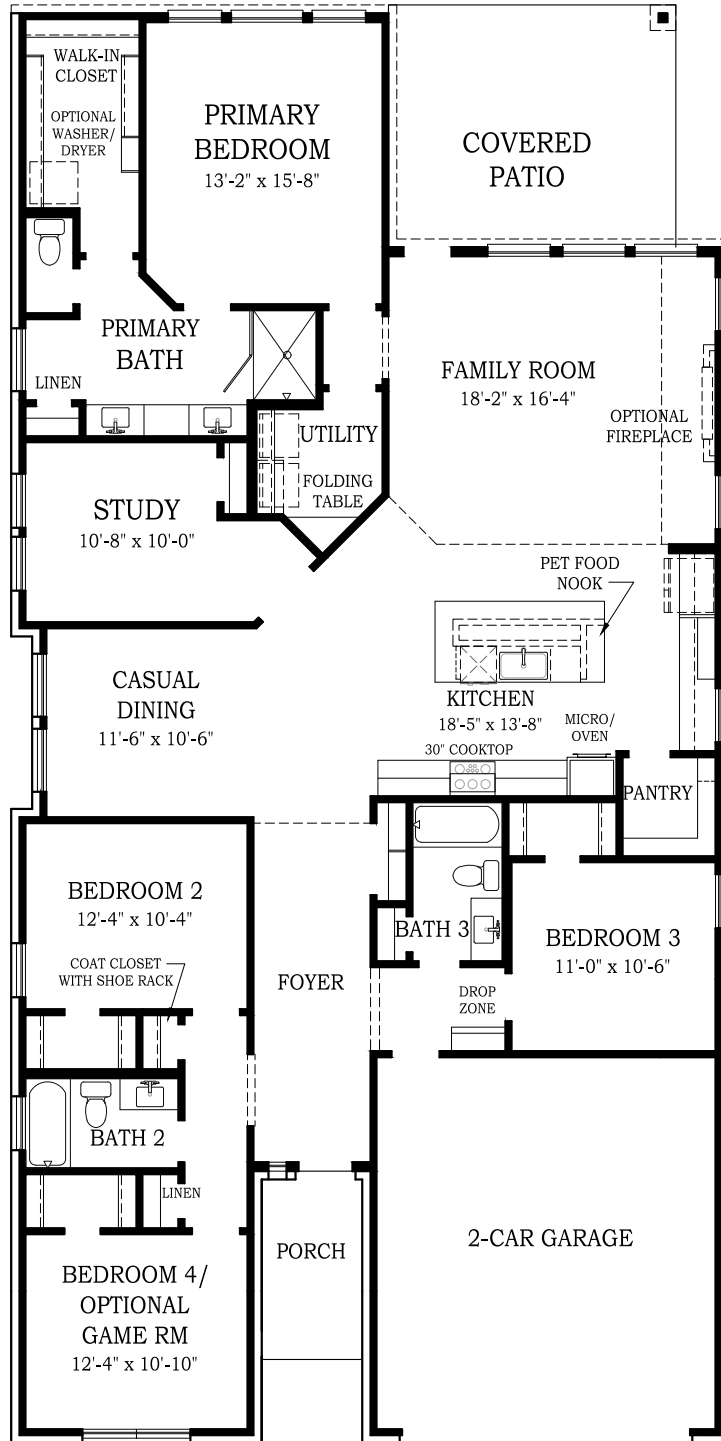

HAMPTON

CHESMAR.com

Plan 239940 | 2399 Square Footage | 4 Bedrooms | 3 Baths | 2-Car Garage

PRIMARY BATH WITH OPTIONAL TUB

ADDITIONAL APPLIANCE OPTIONS AVAILABLE PER COMMUNITY

OPTIONAL GAME ROOM AT BEDROOM 4