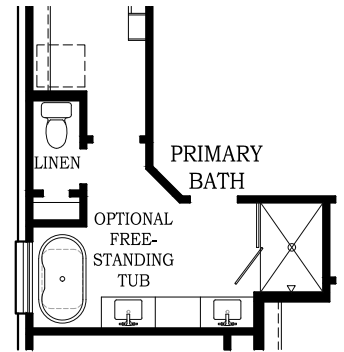

HAMPTON

CHESMAR.com

Plan 239940 | 2399 Square Footage | 4 Bedrooms | 3 Baths | 2-Car Garage

PRIMARY BATH WITH OPTIONAL TUB

ADDITIONAL APPLIANCE OPTIONS AVAILABLE PER COMMUNITY

OPTIONAL GAME ROOM AT BEDROOM 4