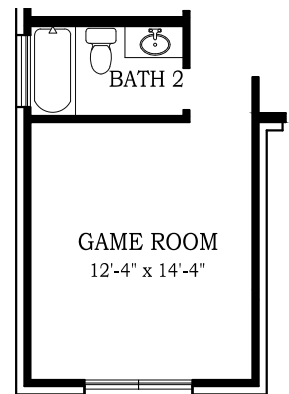

HAMPTON

CHESMAR.com

Plan 239940 | 2399 Square Footage | 4 Bedrooms | 3 Baths | 2-Car Garage

PRIMARY BATH WITH OPTIONAL TUB

ADDITIONAL APPLIANCE OPTIONS AVAILABLE PER COMMUNITY

OPTIONAL GAME ROOM AT BEDROOM 4