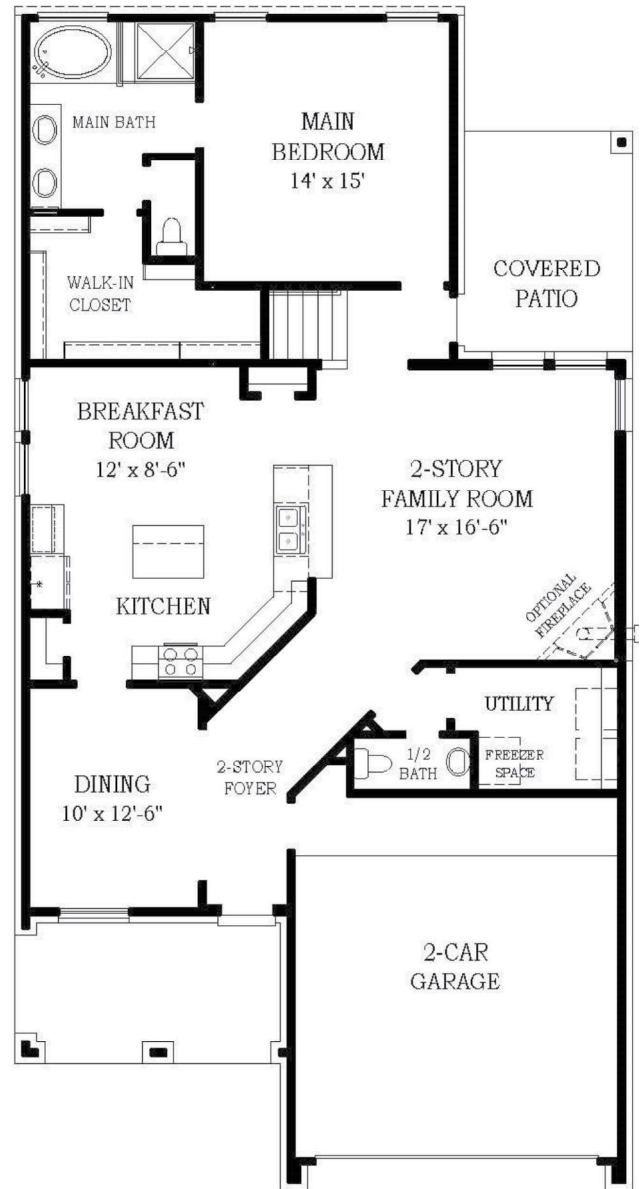

THIS HOME FEATURES | OPTIONS

- 4 Bedrooms
- 2.5 Baths
- Covered Patio
- 2-Car Attached Garage
- Fireplace

SECOND FLOOR

FIRST FLOOR