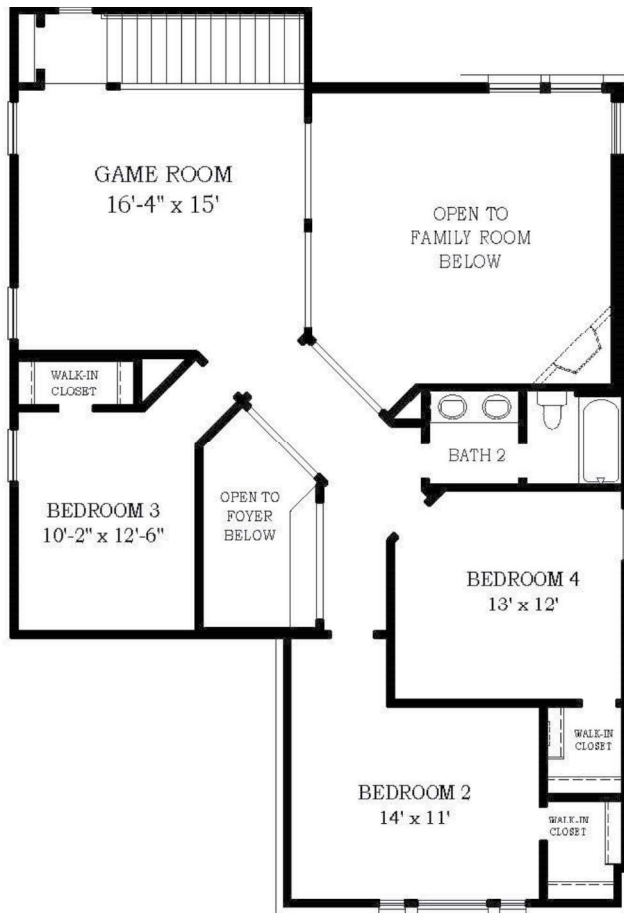

THIS HOME FEATURES | OPTIONS

- 4 Bedrooms
- 2.5 Baths
- Covered Patio
- 2-Car Attached Garage
- Fireplace

SECOND FLOOR

FIRST FLOOR