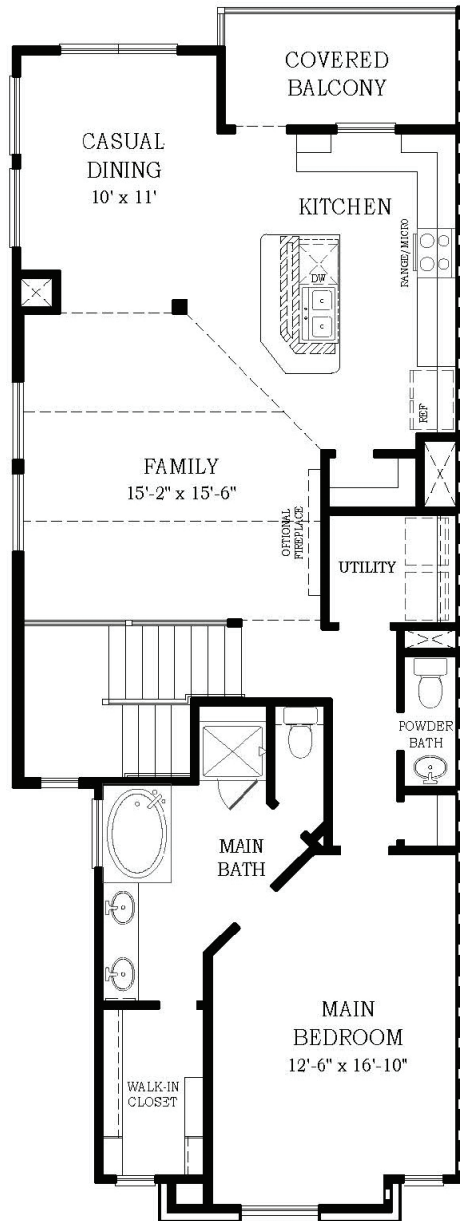

THIS HOME FEATURES | OPTIONS

- 3 Bedrooms
- 2.5 Baths
- Flex Room
- Covered Balcony
- Covered Patio
- 2-Car Attached Garage

Fireplace

SECOND FLOOR

FIRST FLOOR