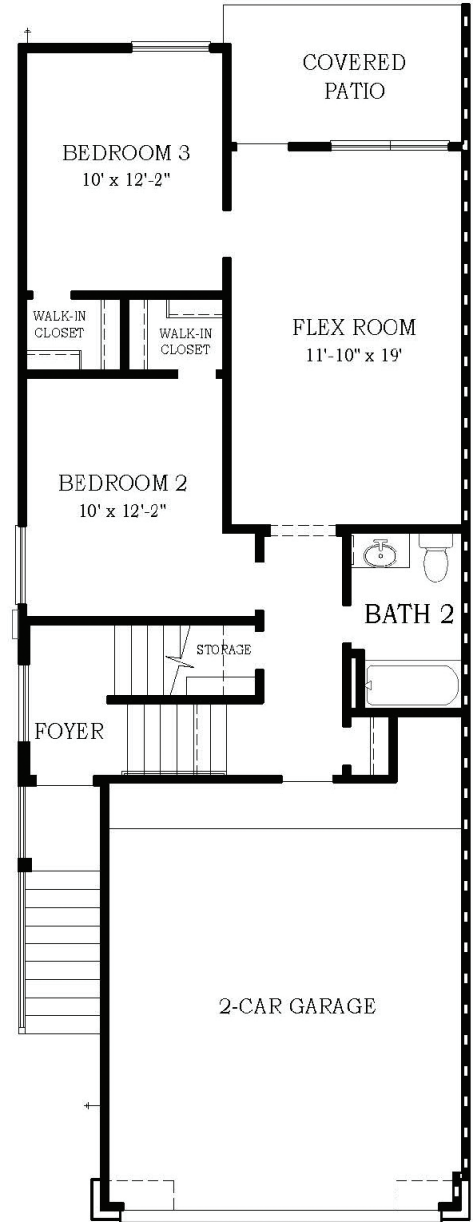

THIS HOME FEATURES | OPTIONS

- 3 Bedrooms
- 2.5 Baths
- Flex Room
- Covered Balcony
- Covered Patio
- 2-Car Attached Garage

Fireplace

SECOND FLOOR

FIRST FLOOR