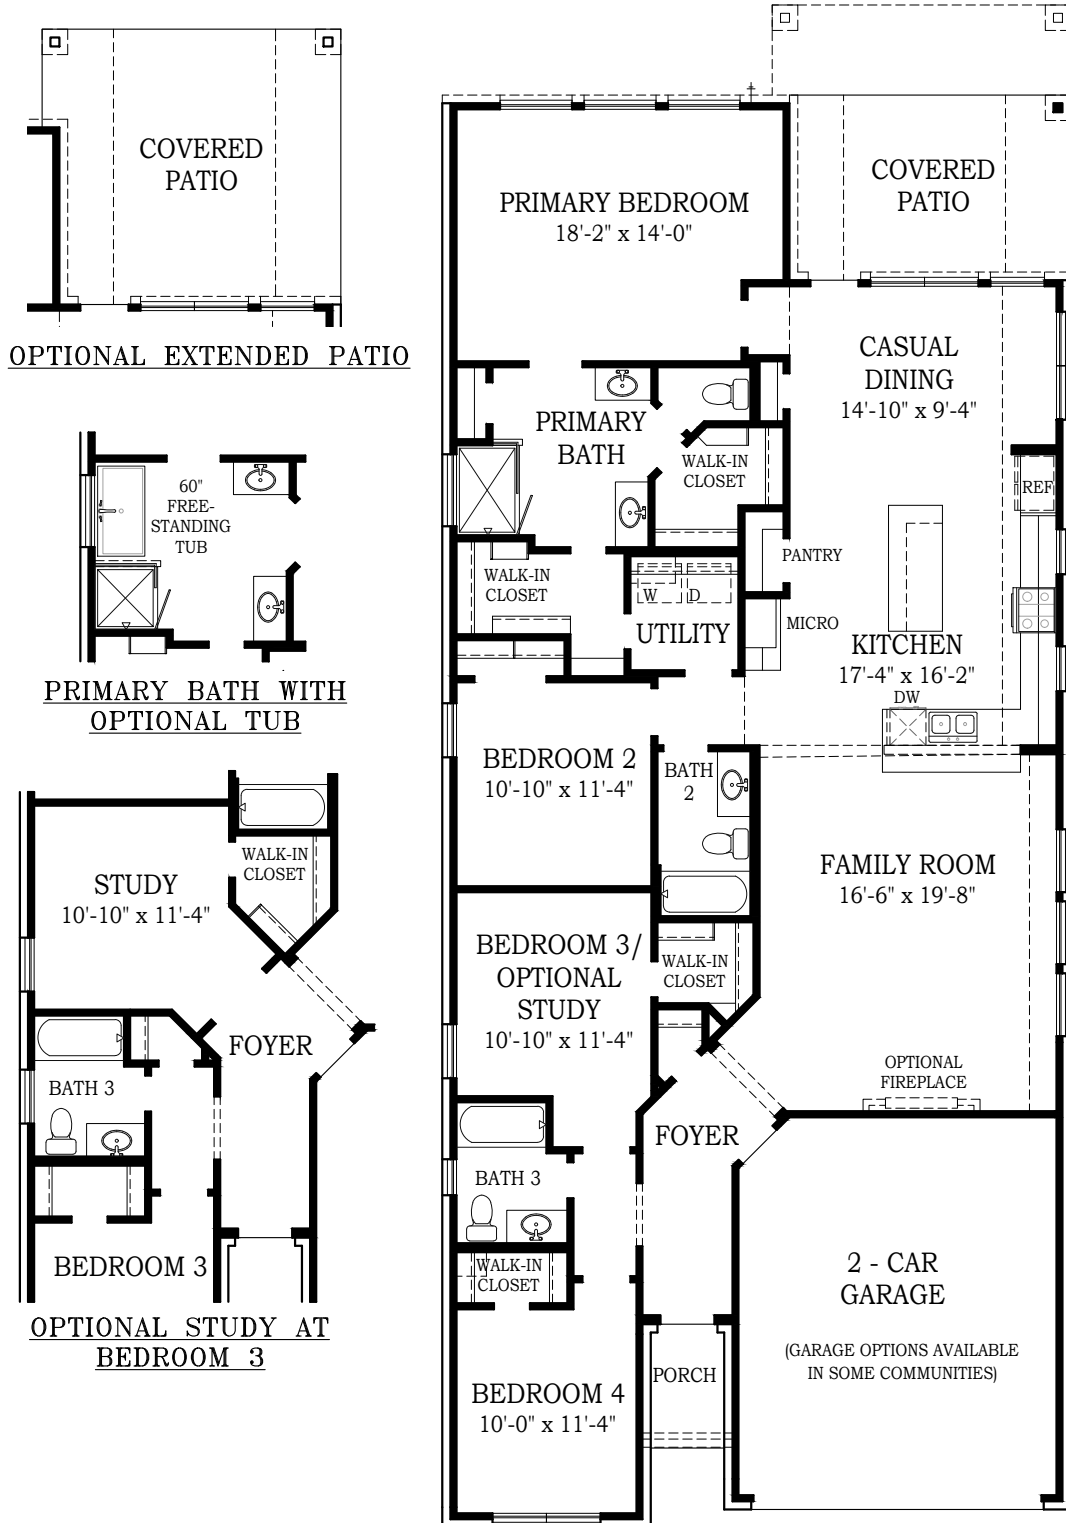

# MARION

CHESMAR.com

Plan 214035 | 2140 Square Footage | 4 Bedrooms | 3 Baths | 2-Car Garage

ADDITIONAL APPLIANCE  
OPTIONS AVAILABLE PER  
COMMUNITY