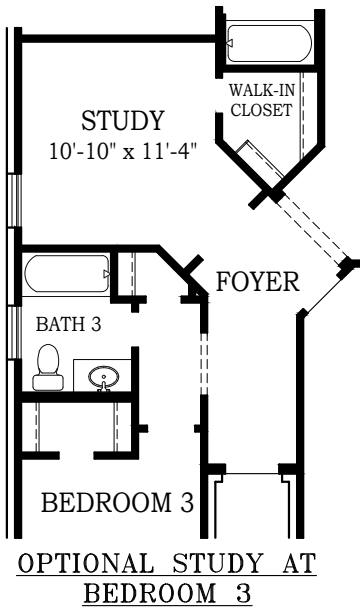

# MARION

CHESMAR.com

Plan 214035 | 2140 Square Footage | 4 Bedrooms | 3 Baths | 2-Car Garage

ADDITIONAL APPLIANCE  
OPTIONS AVAILABLE PER  
COMMUNITY