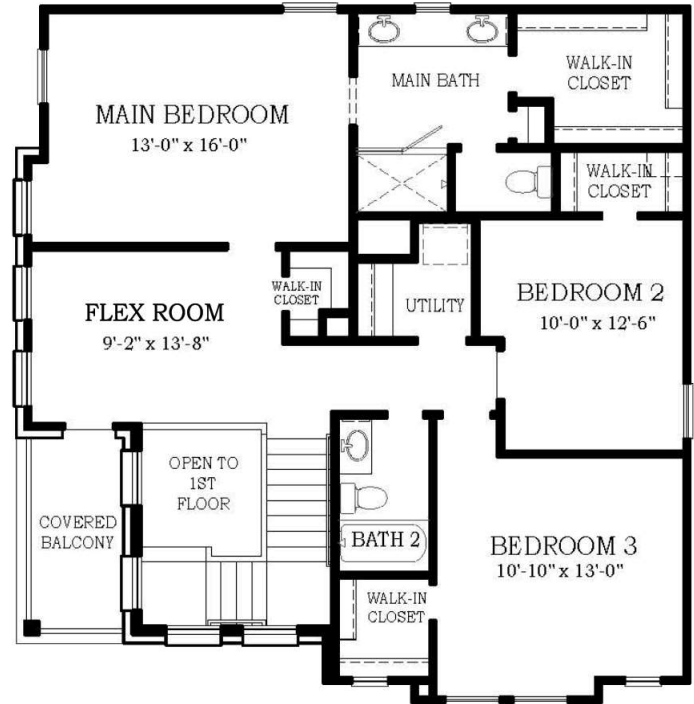

THIS HOME FEATURES | OPTIONS

- 3 Bedrooms
- 2.5 Baths
- Flex Room
- Covered Patio
- 2-Car Attached Garage

Fireplace

SECOND FLOOR

FIRST FLOOR