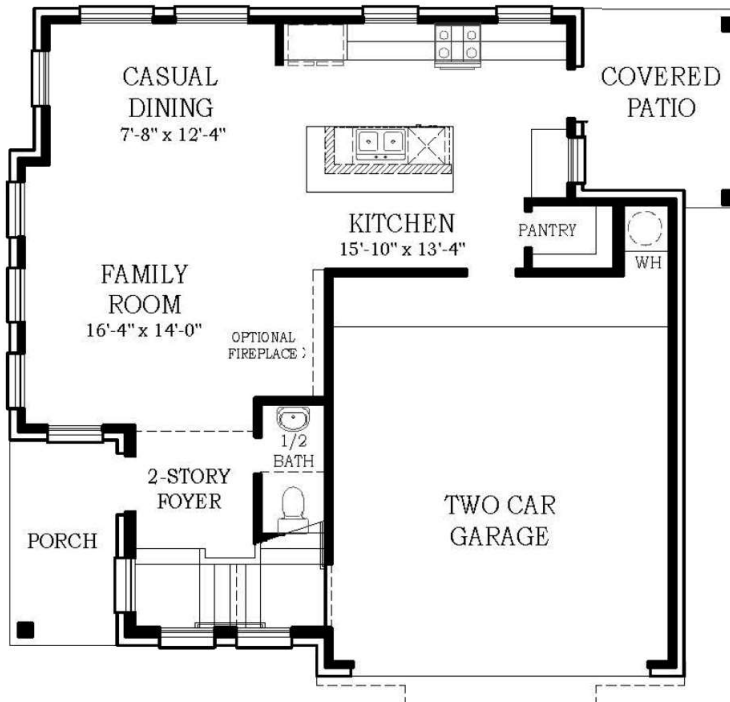

THIS HOME FEATURES | OPTIONS

- 3 Bedrooms
- 2.5 Baths
- Flex Room
- Covered Patio
- 2-Car Attached Garage

Fireplace

SECOND FLOOR

FIRST FLOOR