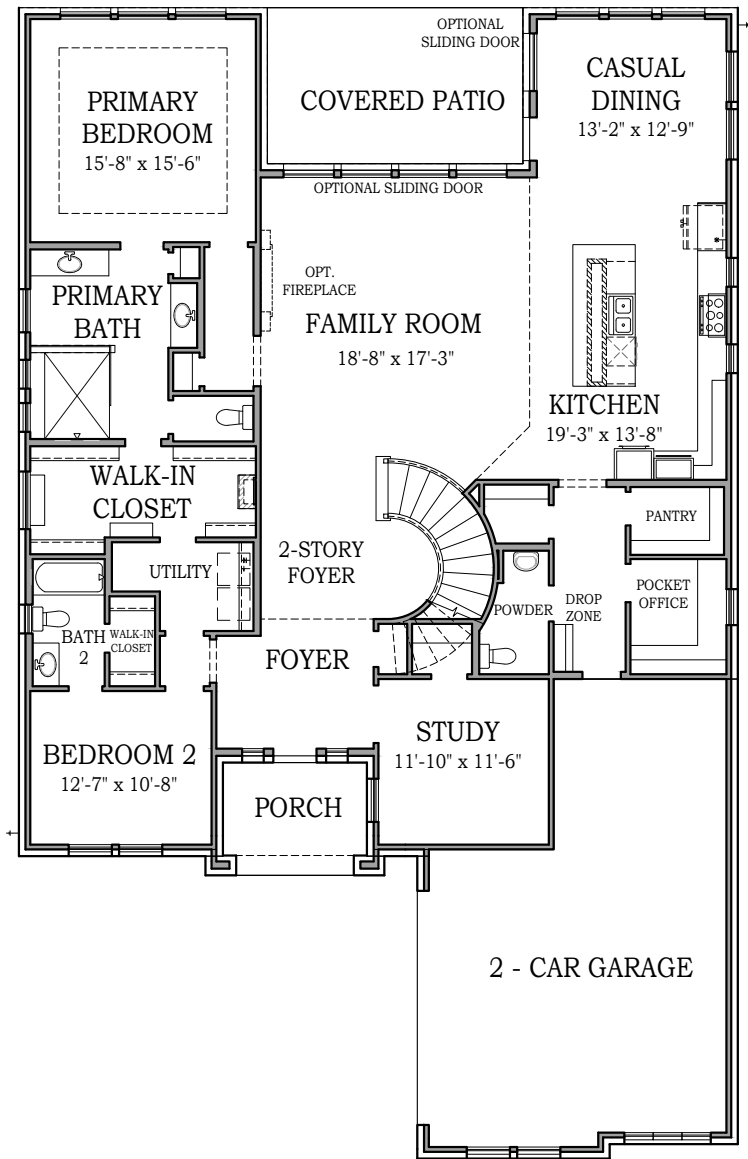

LAKEWOOD

CHESMAR.com

Plan 401150 | 4011 Square Footage | 4 Bedrooms | 3 Baths | 2-Car Garage

ADDITIONAL APPLIANCE
OPTIONS AVAILABLE PER
COMMUNITY