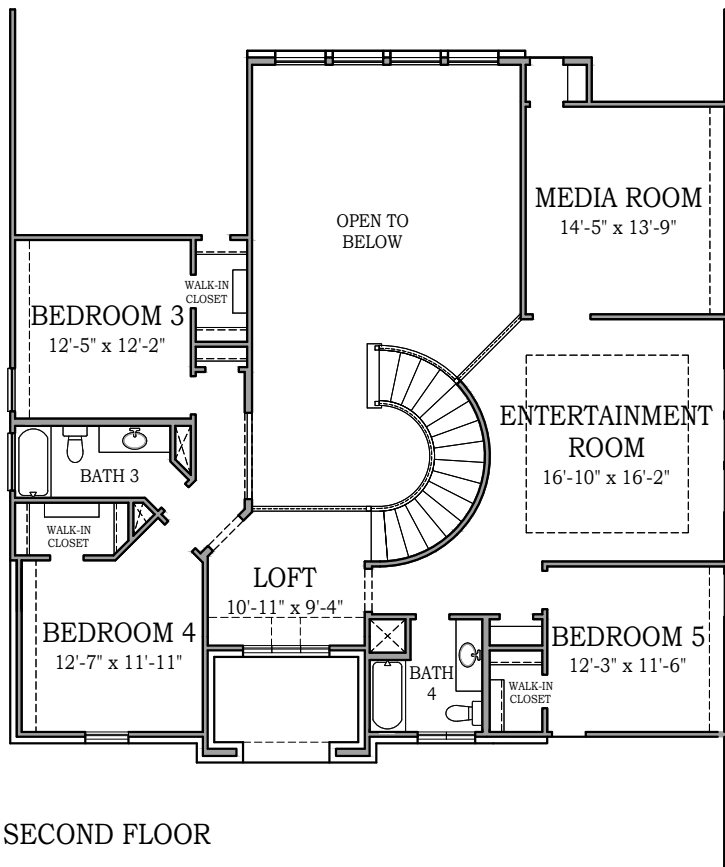

LAKEWOOD

CHESMAR.com

Plan 401150 | 4011 Square Footage | 4 Bedrooms | 3 Baths | 2-Car Garage

ADDITIONAL APPLIANCE
OPTIONS AVAILABLE PER
COMMUNITY