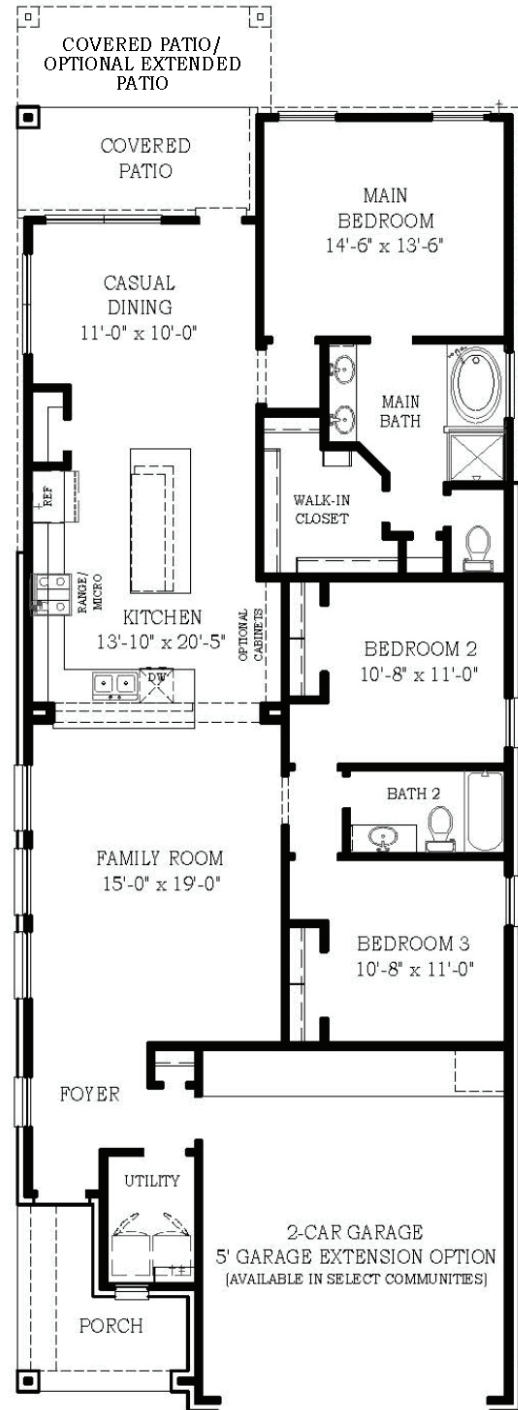

THIS HOME FEATURES | OPTIONS

- 3 Bedrooms
- 2 Baths
- Covered Patio
- 2-Car Attached Garage

- Large Shower instead of Tub
- Extended Patio

OPTIONAL MAIN BATH WITHOUT TUB

FLOOR PLAN