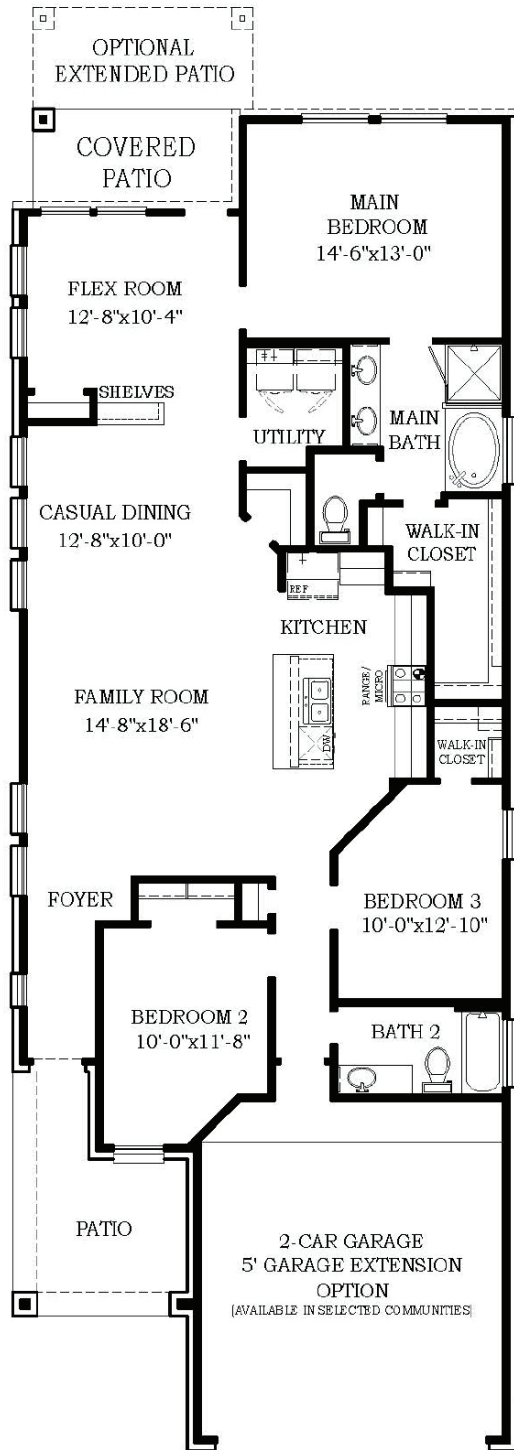

THIS HOME FEATURES | OPTIONS

- 3 Bedrooms
- 2 Baths
- Flex Room
- Covered Patio
- 2-Car Attached Garage

- Large Shower at Main Bath
- Extended Patio

**OPTIONAL
LARGE SHOWER
AT MAIN BATH**

FLOOR PLAN