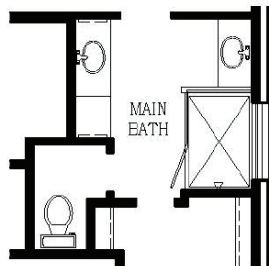

THIS HOME FEATURES | OPTIONS

- 3 Bedrooms
- 2 Baths
- Flex Room
- Covered Patio
- 2-Car Attached Garage

- Large Shower at Main Bath
- Extended Patio

**OPTIONAL
LARGE SHOWER
AT MAIN BATH**

FLOOR PLAN