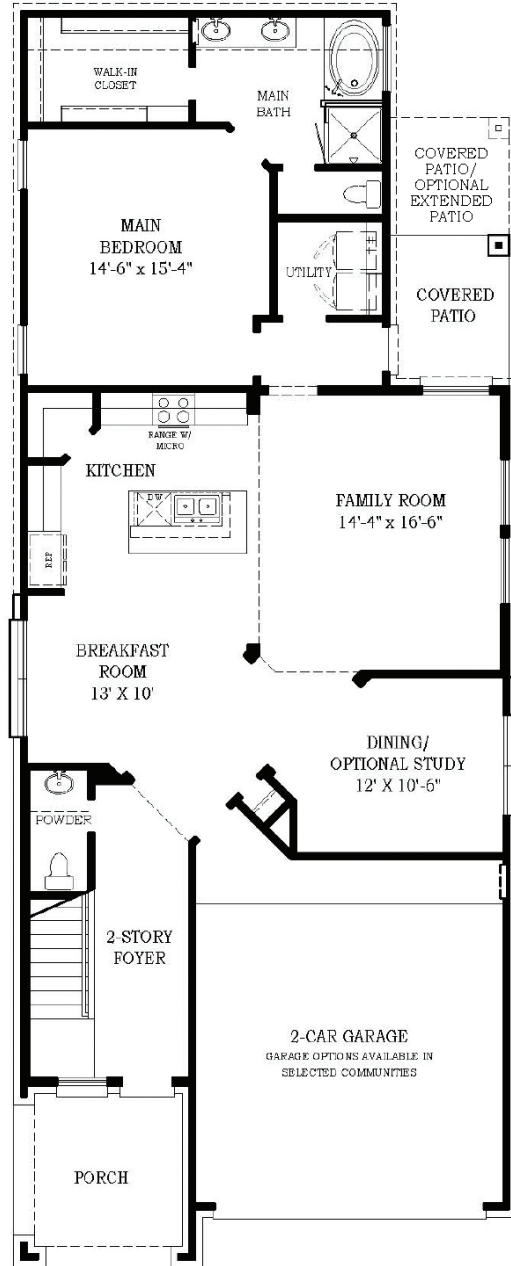

THIS HOME FEATURES | OPTIONS

- 4 Bedrooms
- 3.5 Baths
- Game Room
- Formal Dining Room
- Covered Patio
- 2-Car Attached Garage

- Study at Formal Dining
- Large Shower instead of Tub

OPTIONAL MAIN BATH WITHOUT TUB

SECOND FLOOR

FIRST FLOOR