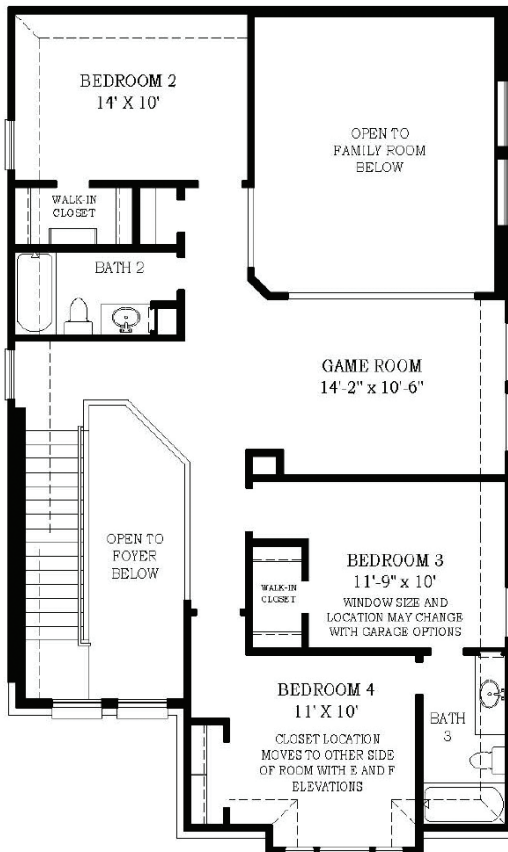

THIS HOME FEATURES | OPTIONS

- 4 Bedrooms
- 3.5 Baths
- Game Room
- Formal Dining Room
- Covered Patio
- 2-Car Attached Garage

- Study at Formal Dining
- Large Shower instead of Tub

OPTIONAL MAIN BATH WITHOUT TUB

SECOND FLOOR

FIRST FLOOR