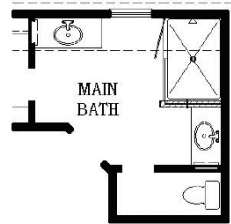

THIS HOME FEATURES | OPTIONS

- 4 Bedrooms
- 3.5 Baths
- Game Room
- Formal Dining Room
- Covered Patio
- 2-Car Attached Garage

- Study at Formal Dining
- Large Shower instead of Tub

OPTIONAL MAIN BATH WITHOUT TUB

SECOND FLOOR

FIRST FLOOR