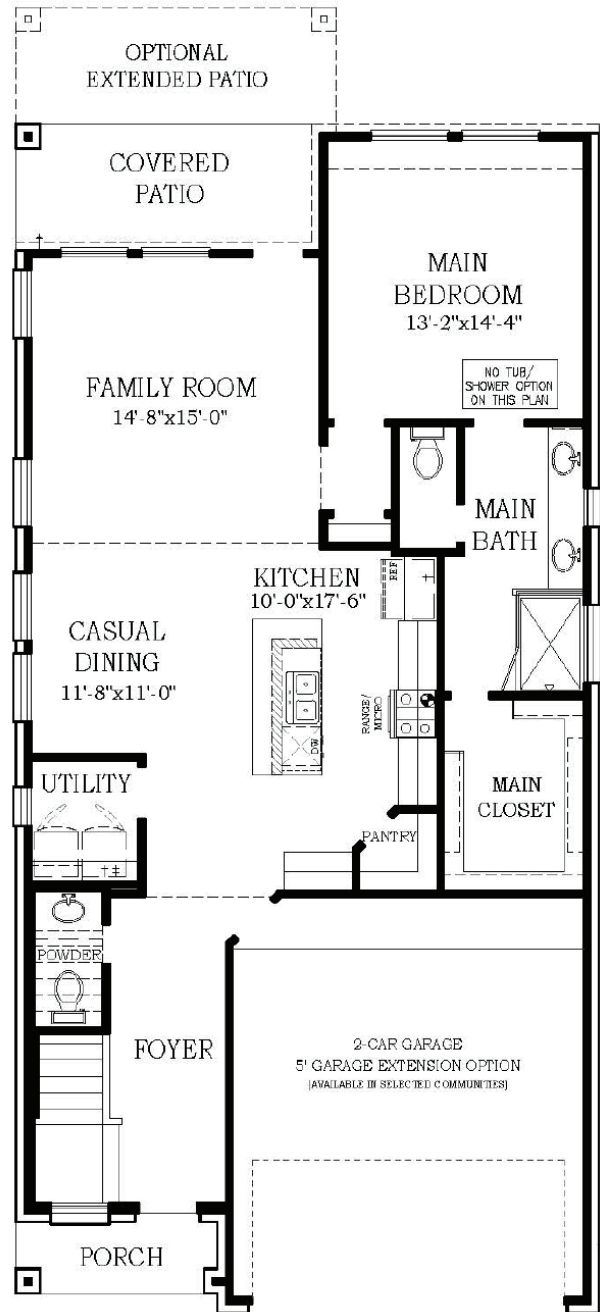

### THIS HOME FEATURES | OPTIONS

- 4 Bedrooms
- 2.5 Baths
- Game Room
- Covered Patio
- 2-Car Attached Garage
- Extended Patio
- 2nd Sink at Hall Bath

**SECOND FLOOR**

**FIRST FLOOR**