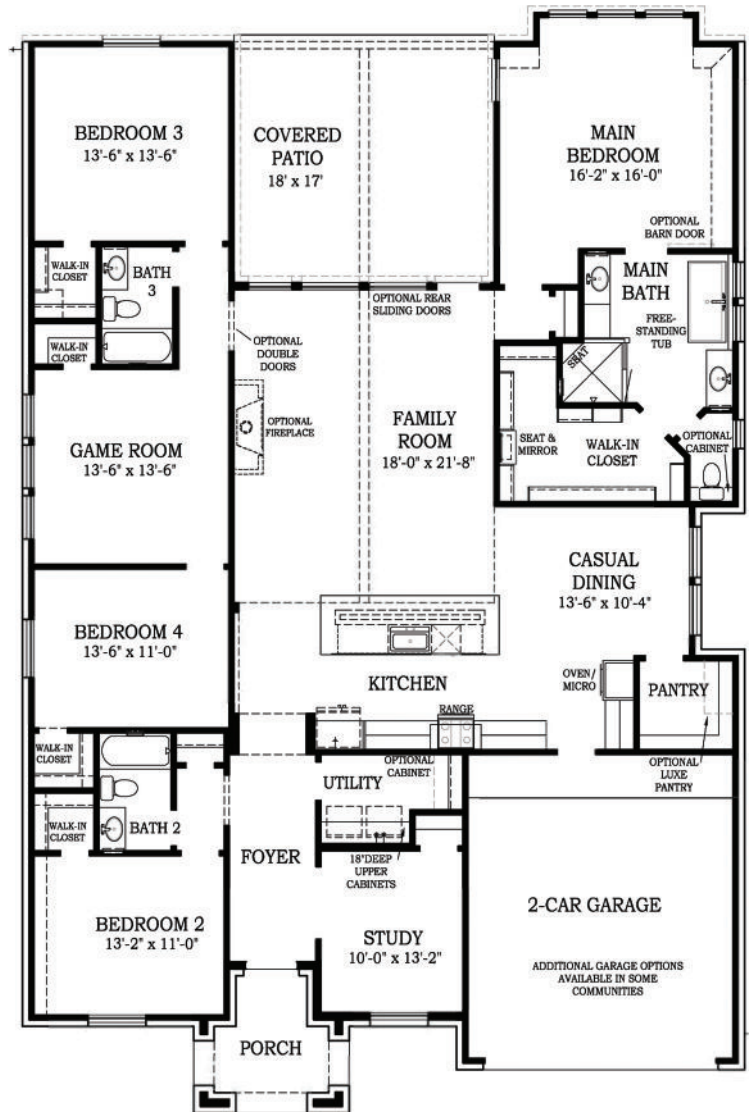

BASE PLAN FEATURES:

- 4 Bedrooms
- 3 Baths
- Study
- Game Room
- Covered Patio
- 2-Car Garage

AVAILABLE OPTIONS:

- Fireplace
- Rear Sliding Doors
- Double Doors at Family Room
- Stacked Upper Kitchen Cabinets
- Luxe Pantry
- Cabinet at Utility Room
- Barn Door at Main Bath
- Cabinet at Main Bath
- Bedroom 5 ilo Game Room
- Flex Room ilo Game Room

**OPTIONAL
FLEX ROOM
AT GAME ROOM**

**OPTIONAL
BEDROOM 5
AT GAME ROOM**

FLOOR PLAN