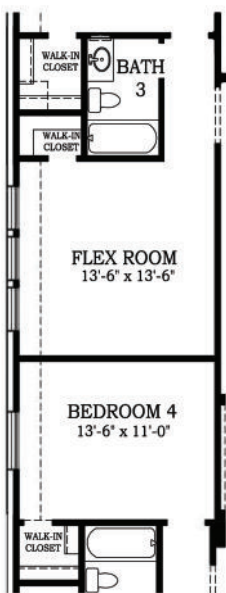

BASE PLAN FEATURES:

- 4 Bedrooms
- 3 Baths
- Study
- Game Room
- Covered Patio
- 2-Car Garage

AVAILABLE OPTIONS:

- Fireplace
- Rear Sliding Doors
- Double Doors at Family Room
- Stacked Upper Kitchen Cabinets
- Luxe Pantry
- Cabinet at Utility Room
- Barn Door at Main Bath
- Cabinet at Main Bath
- Bedroom 5 ilo Game Room
- Flex Room ilo Game Room

**OPTIONAL
FLEX ROOM
AT GAME ROOM**

**OPTIONAL
BEDROOM 5
AT GAME ROOM**

FLOOR PLAN