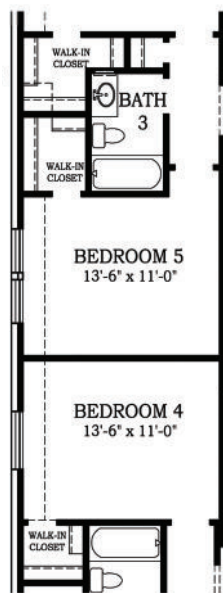

BASE PLAN FEATURES:

- 4 Bedrooms
- 3 Baths
- Study
- Game Room
- Covered Patio
- 2-Car Garage

AVAILABLE OPTIONS:

- Fireplace
- Rear Sliding Doors
- Double Doors at Family Room
- Stacked Upper Kitchen Cabinets
- Luxe Pantry
- Cabinet at Utility Room
- Barn Door at Main Bath
- Cabinet at Main Bath
- Bedroom 5 ilo Game Room
- Flex Room ilo Game Room

**OPTIONAL
FLEX ROOM
AT GAME ROOM**

**OPTIONAL
BEDROOM 5
AT GAME ROOM**

FLOOR PLAN