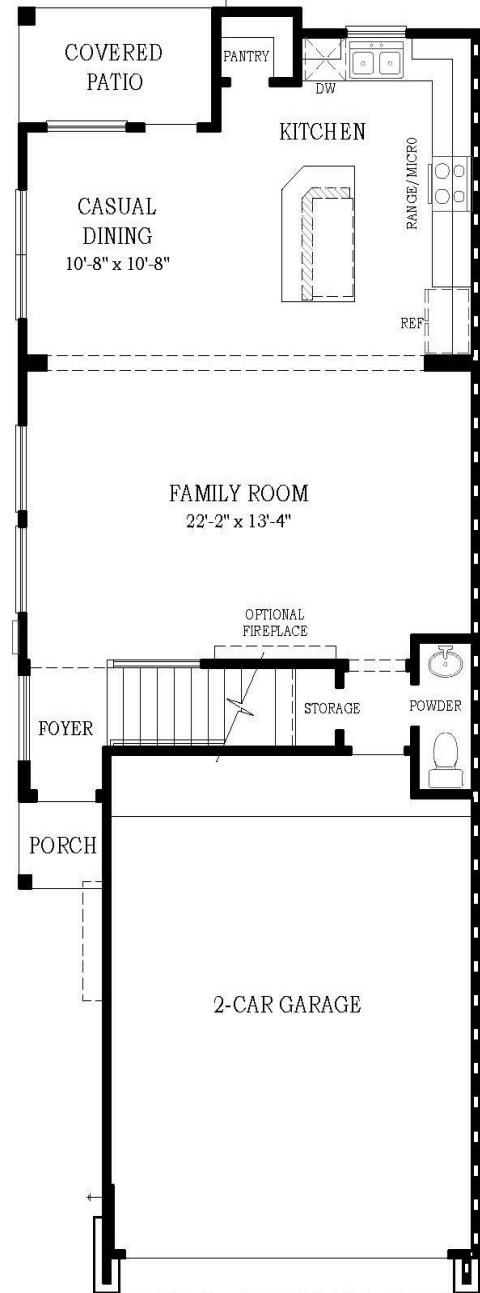

THIS HOME FEATURES | OPTIONS

- 3 Bedrooms
- 2.5 Baths
- Flex Room
- Covered Patio
- 2-Car Attached Garage

Fireplace

SECOND FLOOR

FIRST FLOOR