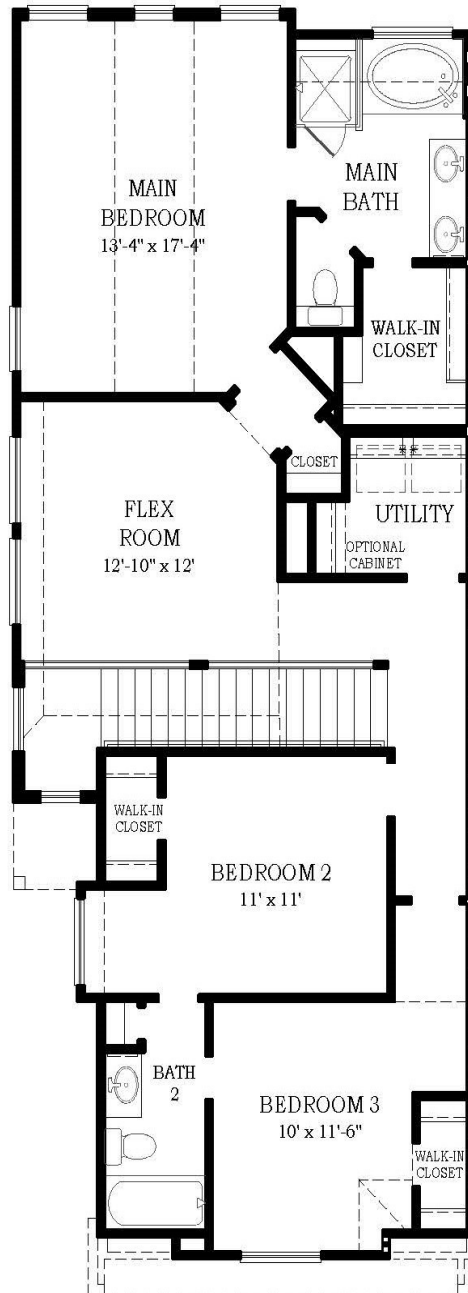

THIS HOME FEATURES | OPTIONS

- 3 Bedrooms
- 2.5 Baths
- Flex Room
- Covered Patio
- 2-Car Attached Garage

Fireplace

SECOND FLOOR

FIRST FLOOR