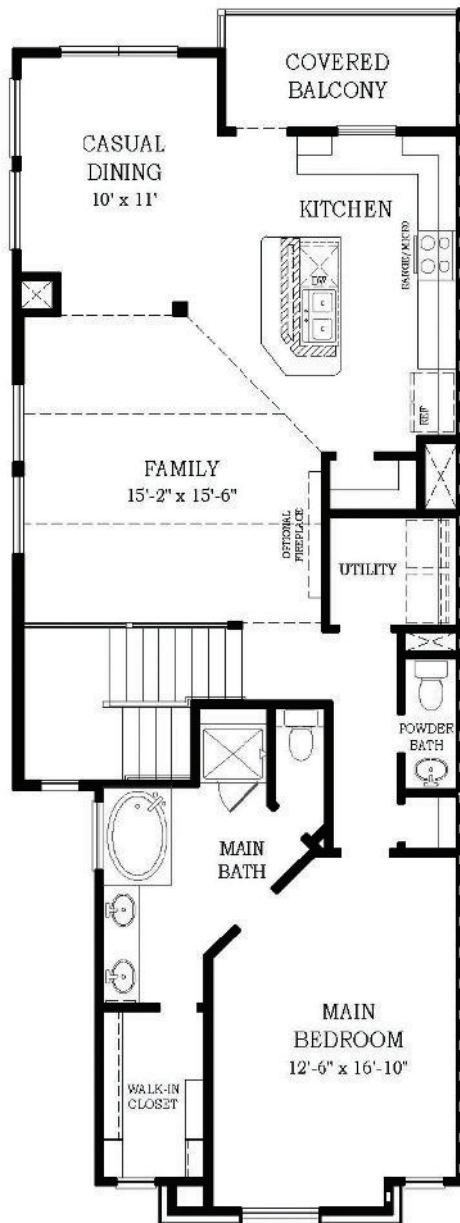

THIS HOME FEATURES | OPTIONS

- 3 Bedrooms
- 2.5 Baths
- Flex Room
- Covered Balcony
- Covered Patio
- 2-Car Attached Garage

Fireplace

SECOND FLOOR

FIRST FLOOR