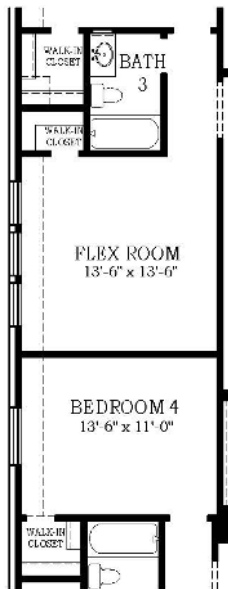

THIS HOME FEATURES | OPTIONS

- 4 Bedrooms
- 3.5 Baths
- Study
- Game Room
- Covered Patio
- 2-Car Attached Garage

- Fireplace
- Rear Sliding Doors
- Double Doors at Family Room
- Cabinets in Utility Room
- Luxe Pantry
- Barn Door at Main Bath
- Cabinet in Main Bath
- Bedroom 5 at Game Room
- Flex Room at Game Room

OPTIONAL FLEX ROOM AT GAME ROOM

OPTIONAL BEDROOM 5 AT GAME ROOM

FLOOR PLAN