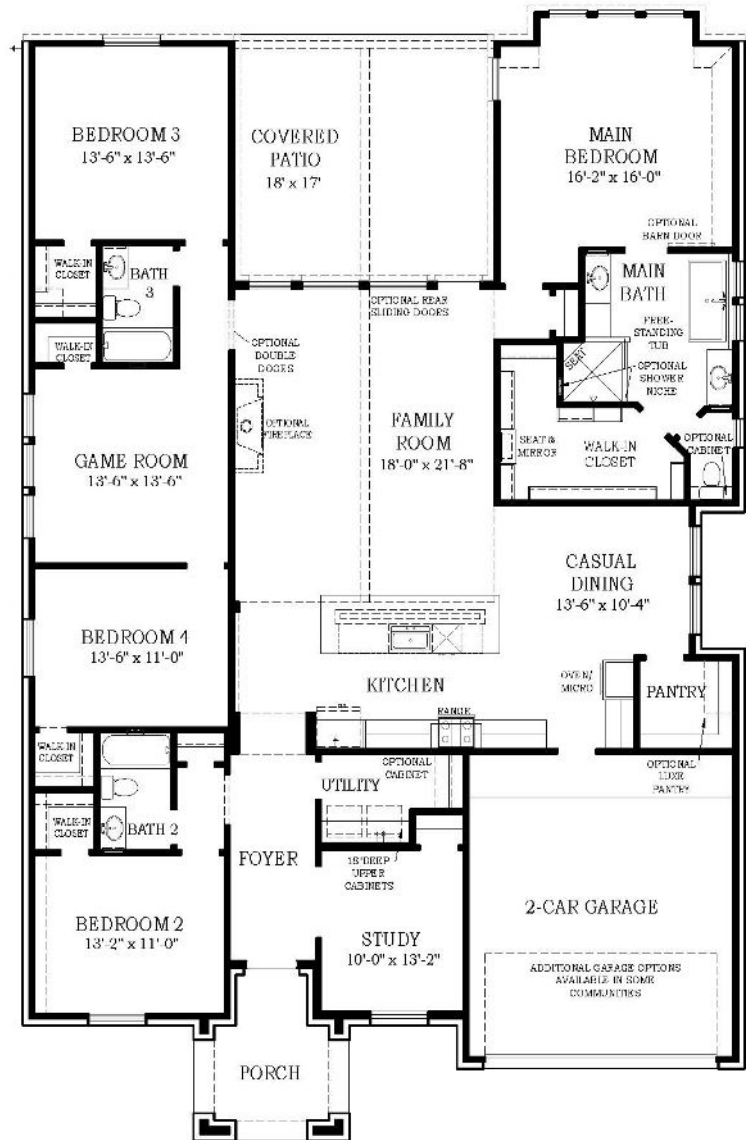

THIS HOME FEATURES | OPTIONS

- 4 Bedrooms
- 3.5 Baths
- Study
- Game Room
- Covered Patio
- 2-Car Attached Garage

- Fireplace
- Rear Sliding Doors
- Double Doors at Family Room
- Cabinets in Utility Room
- Luxe Pantry
- Barn Door at Main Bath
- Cabinet in Main Bath
- Bedroom 5 at Game Room
- Flex Room at Game Room

OPTIONAL FLEX ROOM AT GAME ROOM

OPTIONAL BEDROOM 5 AT GAME ROOM

FLOOR PLAN