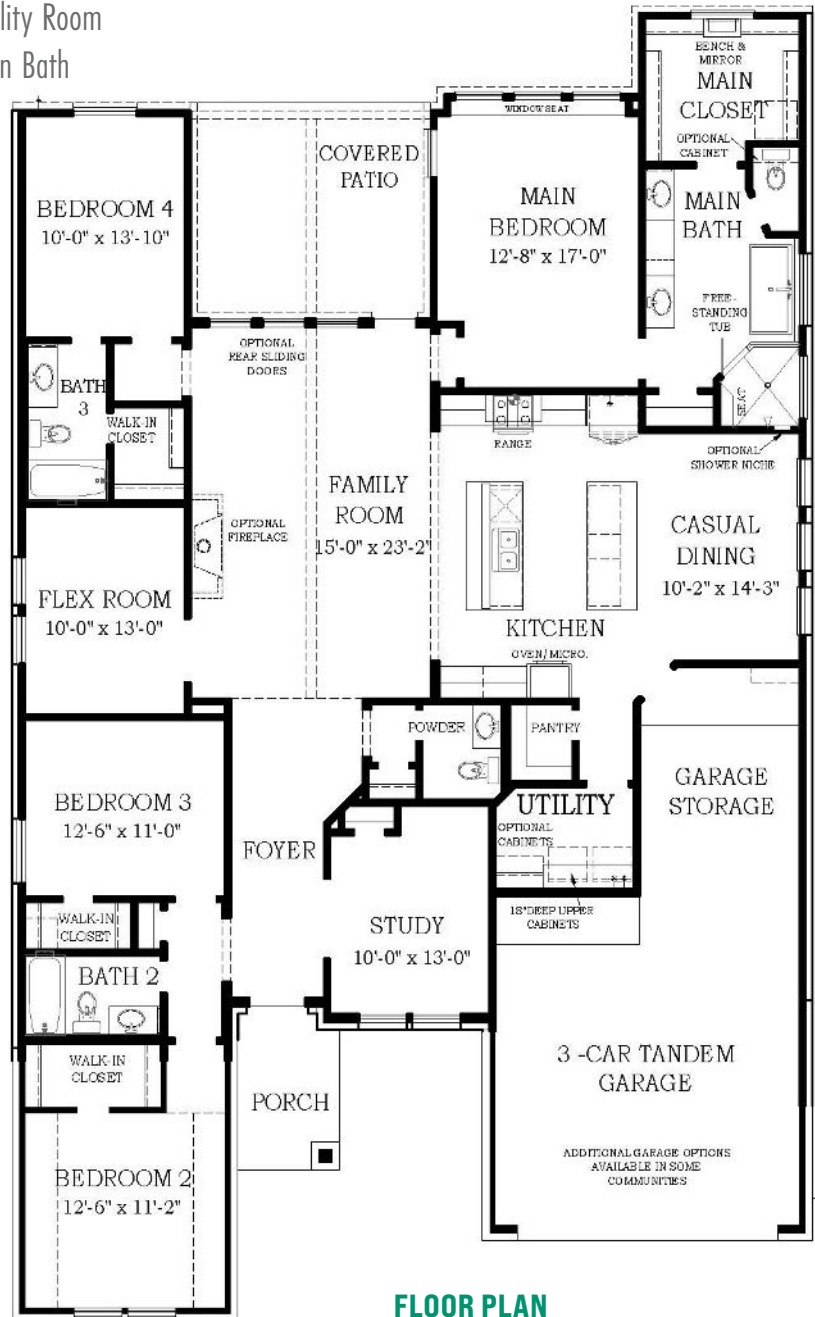

THIS HOME FEATURES | OPTIONS

- 4 Bedrooms
- 3.5 Baths
- Study
- Flex Room
- Covered Patio
- 3-Car Attached Garage

- Fireplace
- Rear Sliding Doors
- Cabinets in Utility Room
- Cabinet in Main Bath

FLOOR PLAN