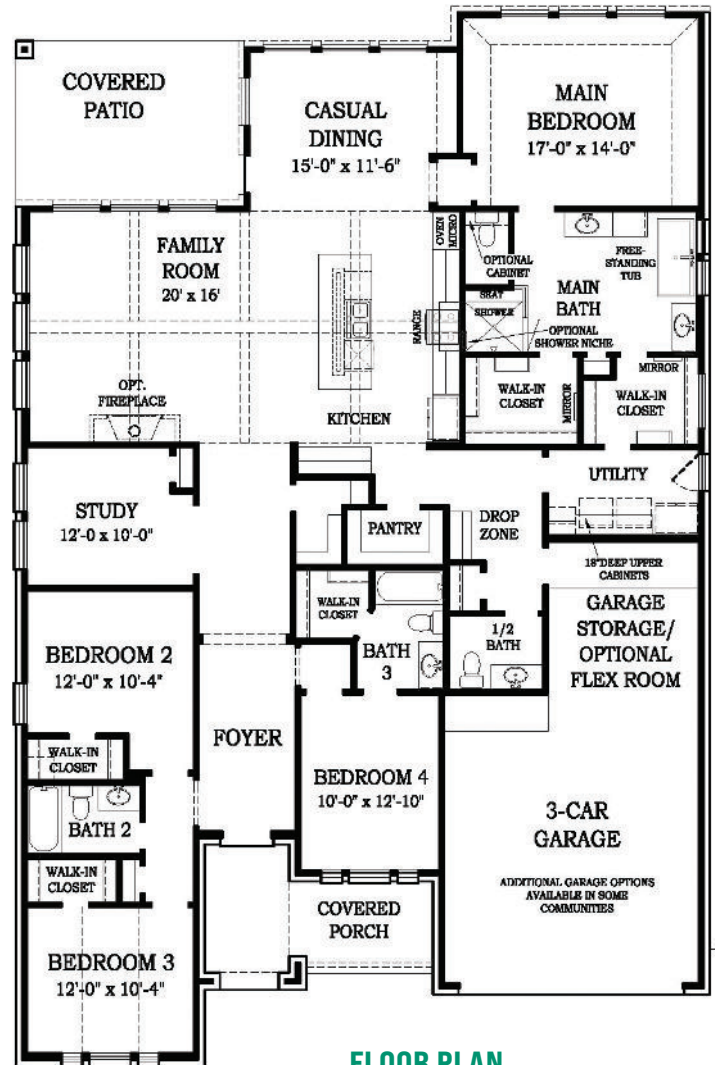

THIS HOME FEATURES | OPTIONS

- 4 Bedrooms
- 3.5 Baths
- Study
- Covered Patio
- 3-Car Attached Garage

- Fireplace
- Cabinet in Main Bath
- Flex Room at Garage Storage
- Hidden Kitchen

OPTIONAL HIDDEN KITCHEN

OPTIONAL FLEX ROOM AT GARAGE STORAGE

FLOOR PLAN