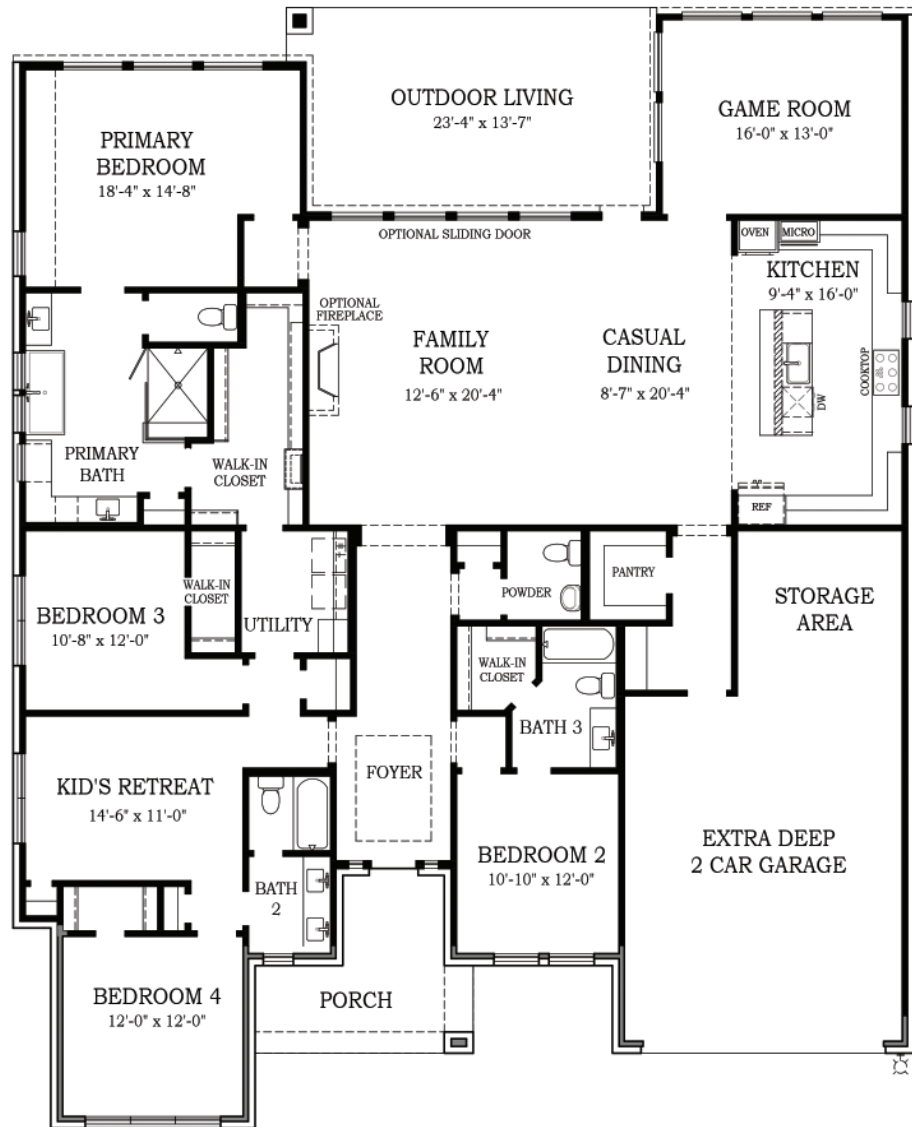

THIS HOME FEATURES | OPTIONS

- 4 Bedrooms
- 3.5 Baths
- Kid's Retreat
- Outdoor Living
- Extra Deep 2-Car Attached Garage with Storage

- Fireplace
- Sliding Door at Outdoor
- Living

FLOOR PLAN