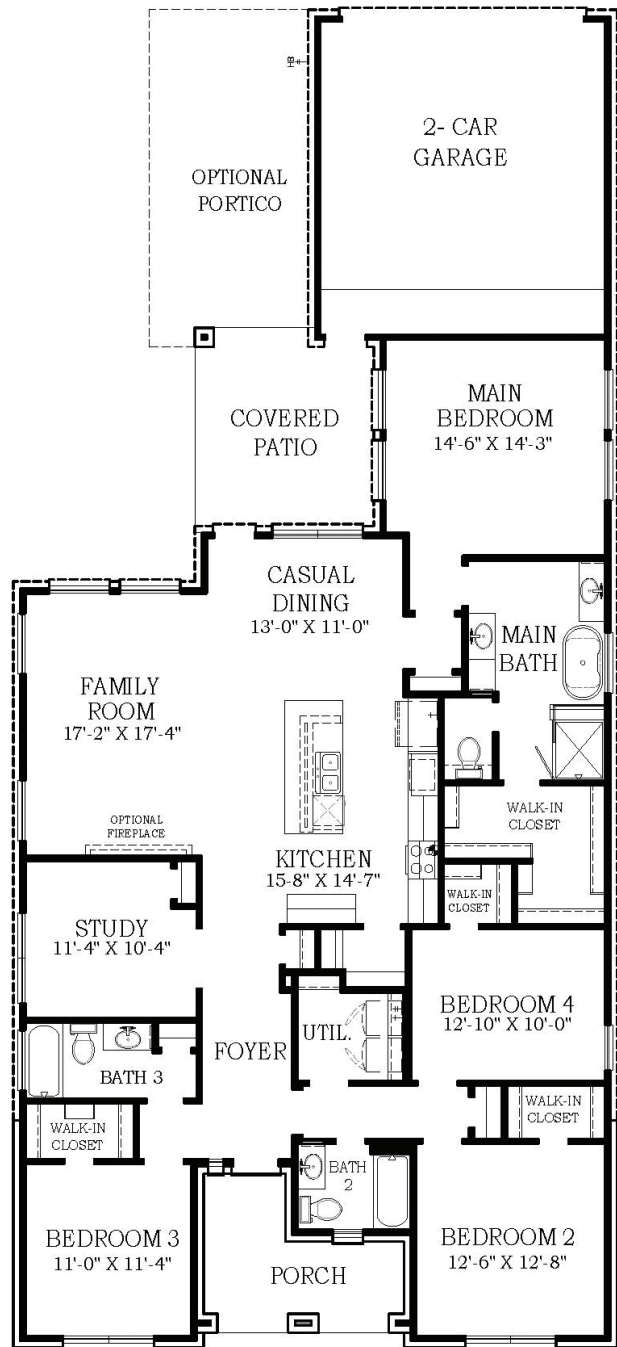

THIS HOME FEATURES | OPTIONS

- 4 Bedrooms
- 3 Baths
- Study
- Covered Patio
- 2-Car Attached Garage

- Fireplace
- Porte Cochere

FLOOR PLAN