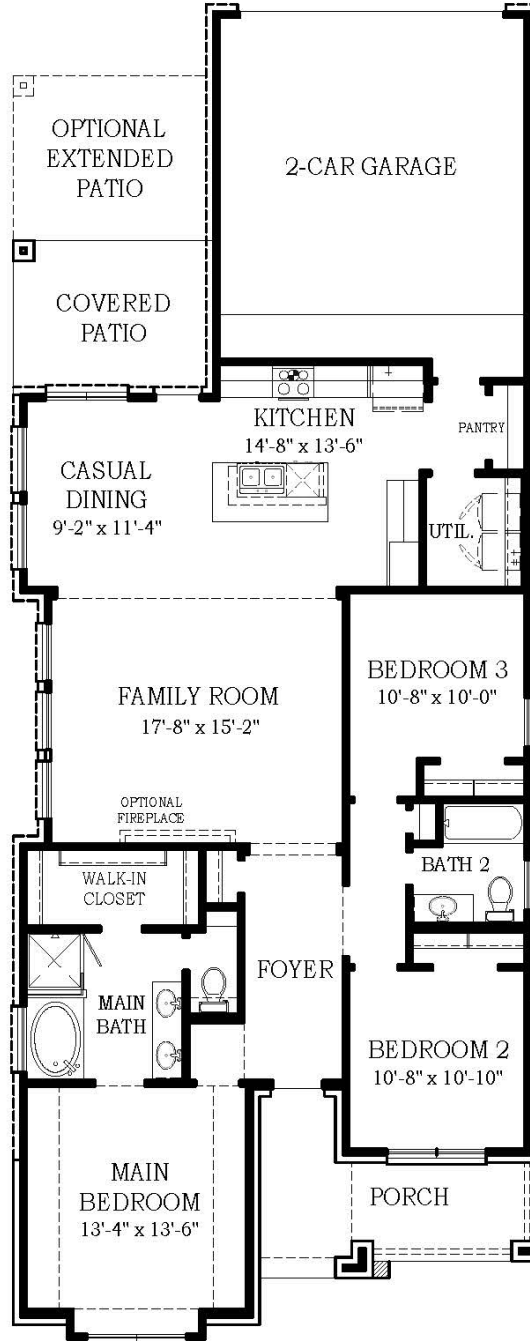

THIS HOME FEATURES | OPTIONS

- 3 Bedrooms
- 2 Baths
- Covered Patio
- 2-Car Attached Garage

- Fireplace
- Extended Covered Patio

FLOOR PLAN