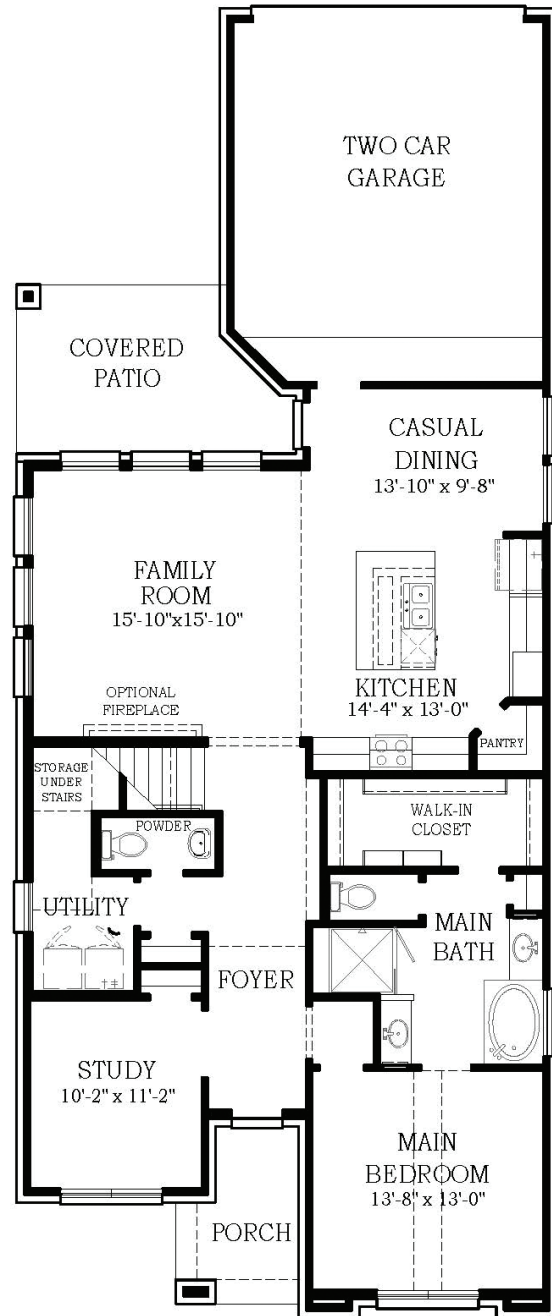

THIS HOME FEATURES | OPTIONS

- 3 Bedrooms
- 2.5 Baths
- Study
- Game Room
- Covered Patio
- 2-Car Attached Garage

Fireplace

SECOND FLOOR

FIRST FLOOR