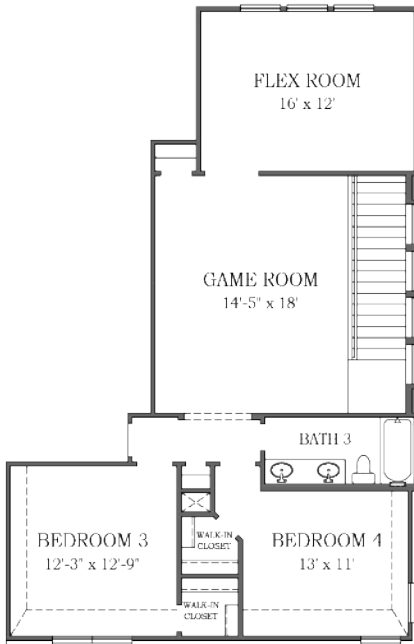

THIS HOME FEATURES | OPTIONS

- 4 Bedrooms
- 3.5 Baths
- Study
- Outdoor Living
- 3-Car Attached Garage
- 3-Panel Slider at Outdoor Living
- Living

SECOND FLOOR

OPTIONAL 3-PANEL SLIDER AT OUTDOOR LIVING

FIRST FLOOR