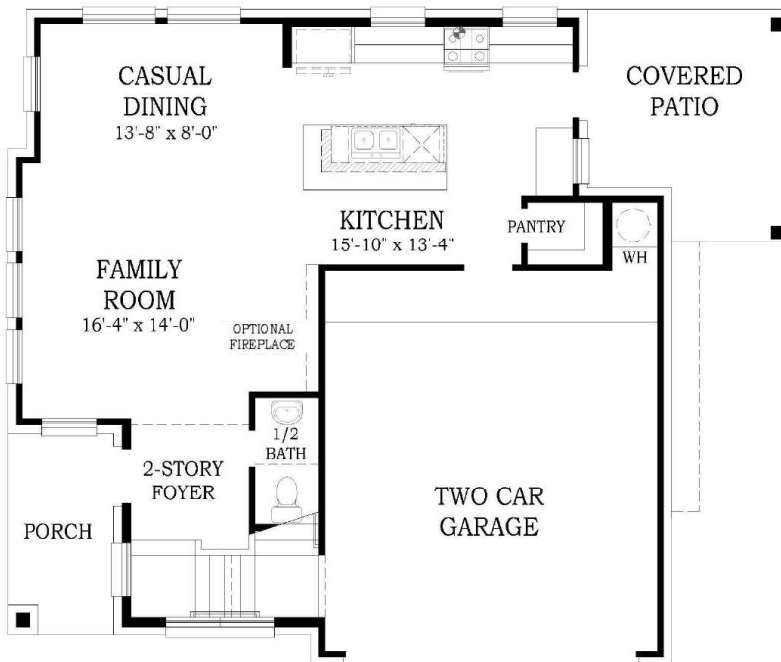

### THIS HOME FEATURES | OPTIONS

- 4 Bedrooms
- 2.5 Baths
- Game Room
- Covered Patio
- 2-Car Attached Garage

- Study
- Fireplace

**SECOND FLOOR**

**STUDY OPTION**

**FIRST FLOOR**