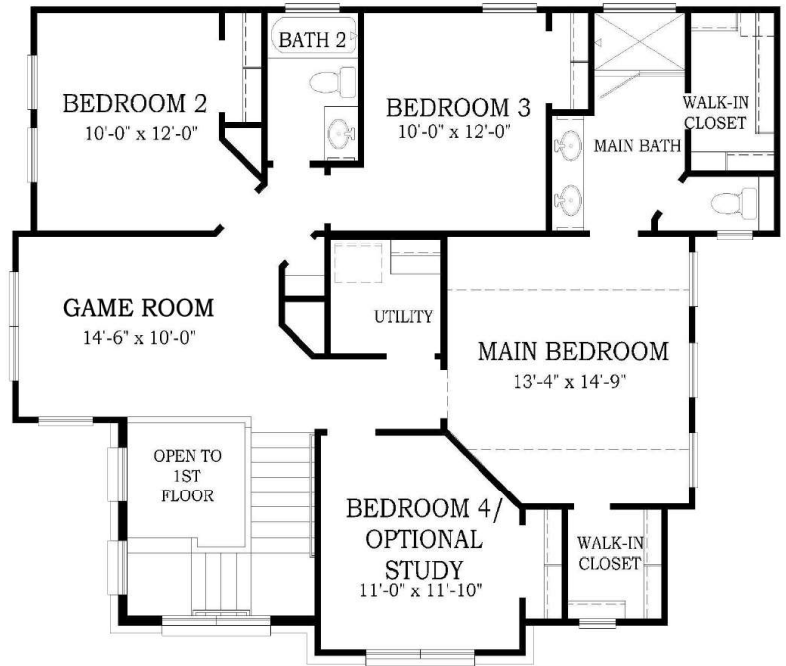

### THIS HOME FEATURES | OPTIONS

- 4 Bedrooms
- 2.5 Baths
- Game Room
- Covered Patio
- 2-Car Attached Garage

- Study
- Fireplace

**SECOND FLOOR**

**STUDY OPTION**

**FIRST FLOOR**