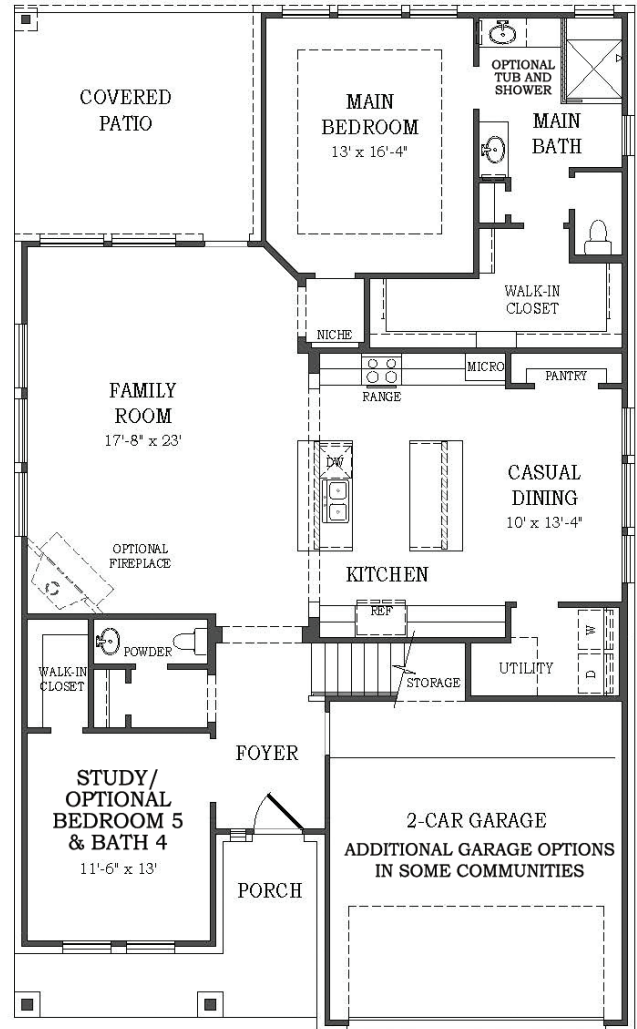

THIS HOME FEATURES | OPTIONS

- 4 Bedrooms
- 3.5 Baths
- Study
- Game Room
- Covered Patio
- 2-Car Attached Garage

- Fireplace
- 5th Bedroom and Bath 4 at
- Study
- Main Bath with Tub & Shower

SECOND FLOOR

FIRST FLOOR

OPTIONAL BEDROOM 5 & BATH 4

OPTIONAL MAIN BATH WITH TUB & SHOWER