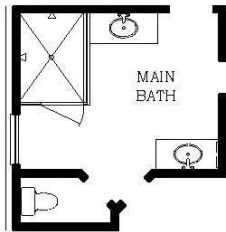

### THIS HOME FEATURES | OPTIONS

- 3 Bedrooms
- 2.5 Baths
- Covered Patio
- 2-Car Attached Garage

- Fireplace
- Extended Patio
- Main Bath Large Shower Only
- Flex Room at Bedroom 3 & Study

**OPTIONAL MAIN BATH LARGE SHOWER ONLY**

**FLEX ROOM AT BEDROOM 3 & STUDY**

**FLOOR PLAN**