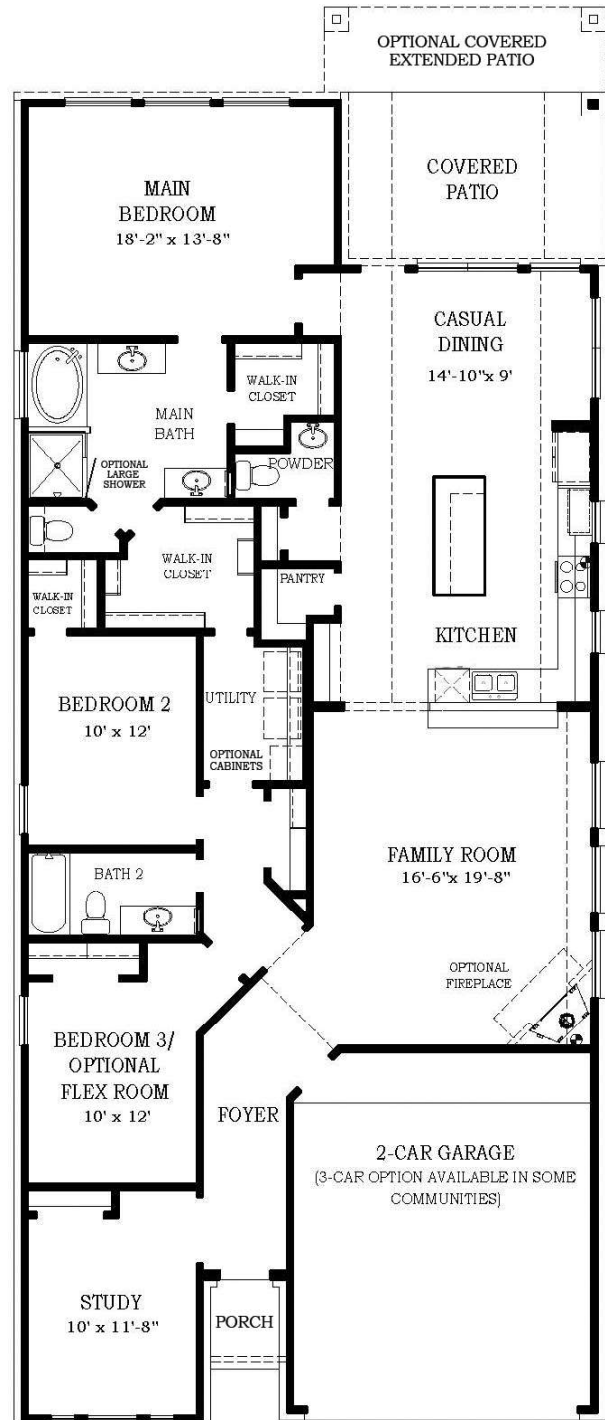

### THIS HOME FEATURES | OPTIONS

- 3 Bedrooms
- 2.5 Baths
- Covered Patio
- 2-Car Attached Garage

- Fireplace
- Extended Patio
- Main Bath Large Shower Only
- Flex Room at Bedroom 3 & Study

**OPTIONAL MAIN BATH LARGE SHOWER ONLY**

**FLEX ROOM AT BEDROOM 3 & STUDY**

**FLOOR PLAN**