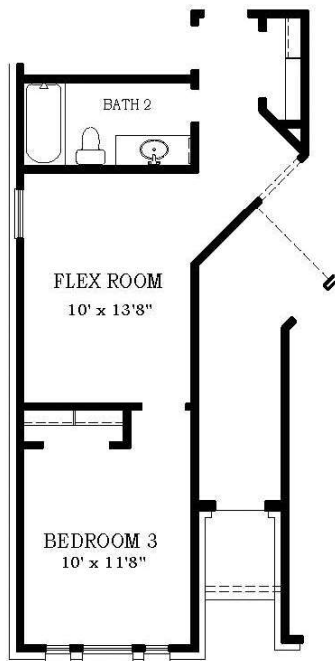

### THIS HOME FEATURES | OPTIONS

- 3 Bedrooms
- 2.5 Baths
- Covered Patio
- 2-Car Attached Garage

- Fireplace
- Extended Patio
- Main Bath Large Shower Only
- Flex Room at Bedroom 3 & Study

**OPTIONAL MAIN BATH LARGE SHOWER ONLY**

**FLEX ROOM AT BEDROOM 3 & STUDY**

**FLOOR PLAN**