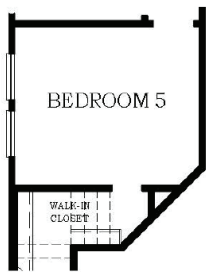

THIS HOME FEATURES | OPTIONS

- 4 Bedrooms
- 2.5 Baths
- Game Room
- Covered Patio
- 2-Car Attached Garage

- Large Shower at Main Bath
- 5th Bedroom at Study
- 3rd Bath at Powder Room
- Extended Patio

OPTIONAL BATH 3 AT POWDER BATH

OPTIONAL LARGE SHOWER AT MAIN BATH

OPTIONAL BEDROOM 5 AT STUDY

SECOND FLOOR

FIRST FLOOR