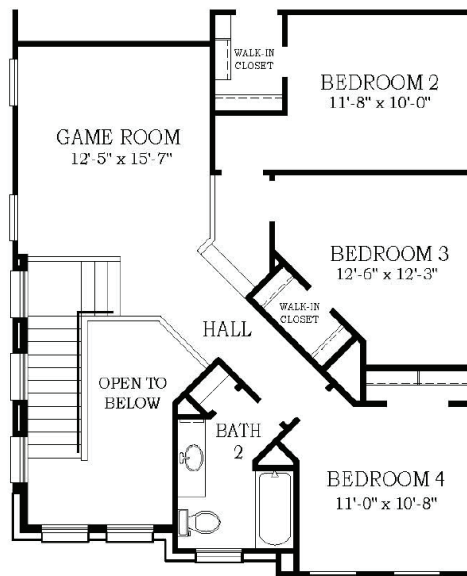

THIS HOME FEATURES | OPTIONS

- 4 Bedrooms
- 2.5 Baths
- Game Room
- Covered Patio
- 2-Car Attached Garage

- Large Shower at Main Bath
- 5th Bedroom at Study
- 3rd Bath at Powder Room
- Extended Patio

OPTIONAL BATH 3 AT POWDER BATH

OPTIONAL LARGE SHOWER AT MAIN BATH

OPTIONAL BEDROOM 5 AT STUDY

SECOND FLOOR

FIRST FLOOR