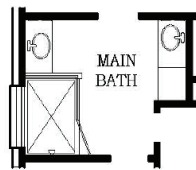

THIS HOME FEATURES | OPTIONS

- 4 Bedrooms
- 2.5 Baths
- Game Room
- Covered Patio
- 2-Car Attached Garage

- Large Shower at Main Bath
- 5th Bedroom at Study
- 3rd Bath at Powder Room
- Extended Patio

OPTIONAL BATH 3 AT POWDER BATH

OPTIONAL LARGE SHOWER AT MAIN BATH

OPTIONAL BEDROOM 5 AT STUDY

SECOND FLOOR

FIRST FLOOR