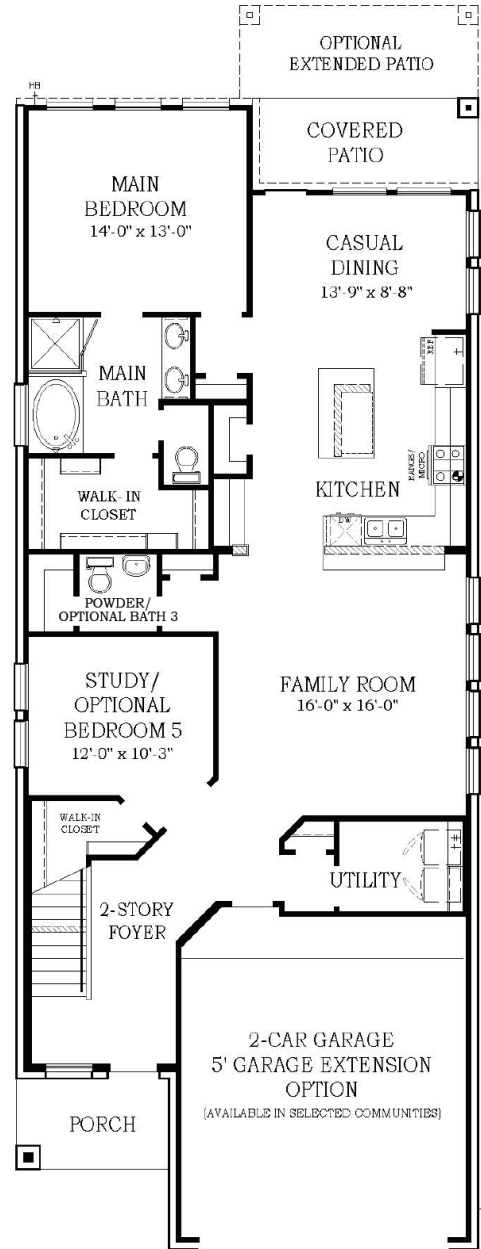

THIS HOME FEATURES | OPTIONS

- 4 Bedrooms
- 2.5 Baths
- Game Room
- Covered Patio
- 2-Car Attached Garage

- Large Shower at Main Bath
- 5th Bedroom at Study
- 3rd Bath at Powder Room
- Extended Patio

OPTIONAL BATH 3 AT POWDER BATH

OPTIONAL LARGE SHOWER AT MAIN BATH

OPTIONAL BEDROOM 5 AT STUDY

SECOND FLOOR

FIRST FLOOR