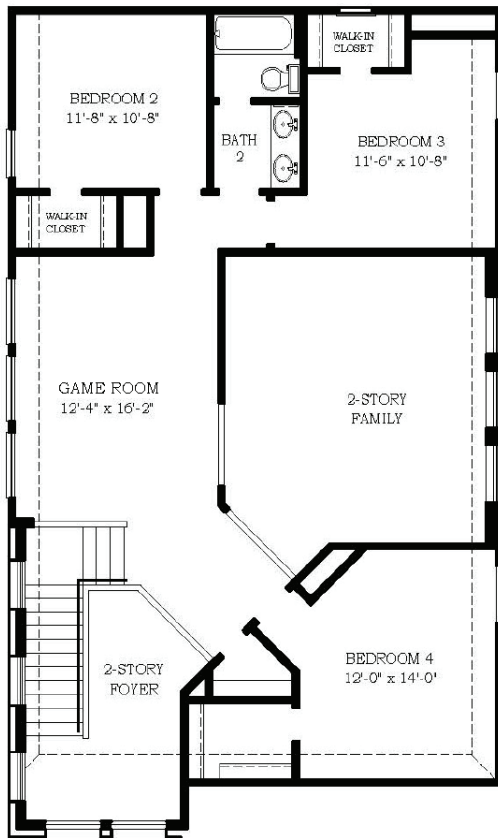

**THIS HOME FEATURES | OPTIONS**

- 4 Bedrooms
- 2.5 Baths
- Covered Patio
- 2-Car Attached Garage

- 5th Bedroom
- Large Shower instead of Tub
- Extended Patio

**OPTIONAL MAIN BATH WITHOUT TUB**

**OPTIONAL BEDROOM 5**

**SECOND FLOOR**

**FIRST FLOOR**