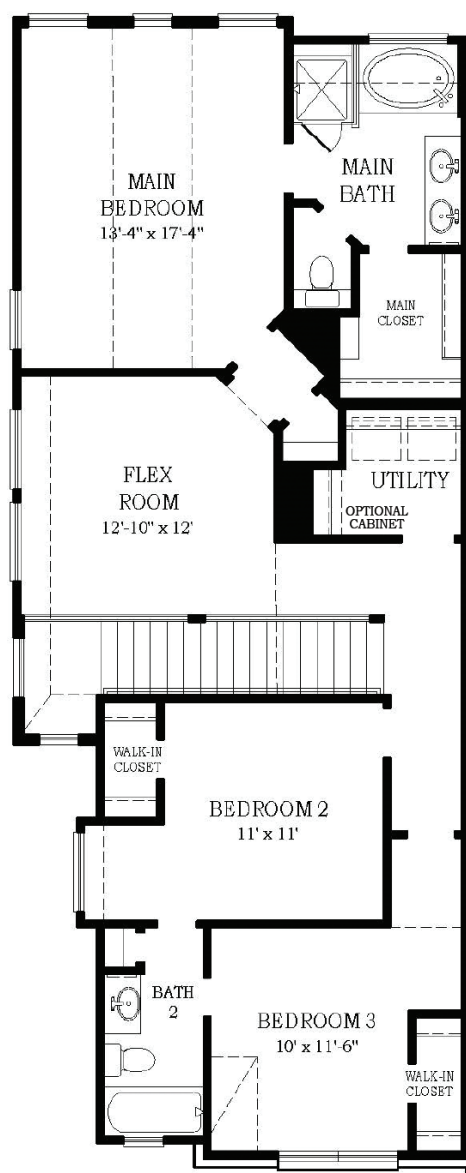

# THE VILLAS COLLECTION WOODFOREST

**BUNGALO** | plan 7013 - approx. 1,865 sqft

elevation J - Summerhouse

elevation L - Bungalo

elevation K - Summerhouse

elevation M - Bungalo

elevation N - Bungalo

elevation P - Bungalo

elevation Q - Bungalo

elevation R - Bungalo

**THIS HOME FEATURES | OPTIONS**

- 3 Bedrooms
- 2.5 Baths
- Flex Room
- Covered Patio
- 2-Car Attached Garage

Main Bath Shower Only

**MAIN BATH SHOWER ONLY OPTION**

**SECOND FLOOR**

**FIRST FLOOR**