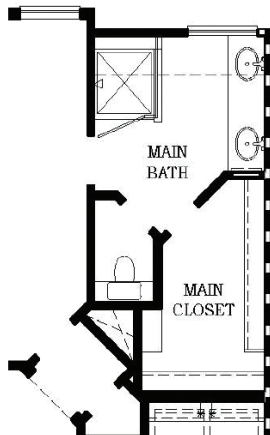

# THE VILLAS COLLECTION WOODFOREST

**BUNGALO** | plan 7013 - approx. 1,865 sqft

elevation J - Summerhouse

elevation L - Bungalo

elevation K - Summerhouse

elevation M - Bungalo

elevation N - Bungalo

elevation P - Bungalo

elevation Q - Bungalo

elevation R - Bungalo

**THIS HOME FEATURES | OPTIONS**

- 3 Bedrooms
- 2.5 Baths
- Flex Room
- Covered Patio
- 2-Car Attached Garage

Main Bath Shower Only

**MAIN BATH SHOWER ONLY OPTION**

**SECOND FLOOR**

**FIRST FLOOR**