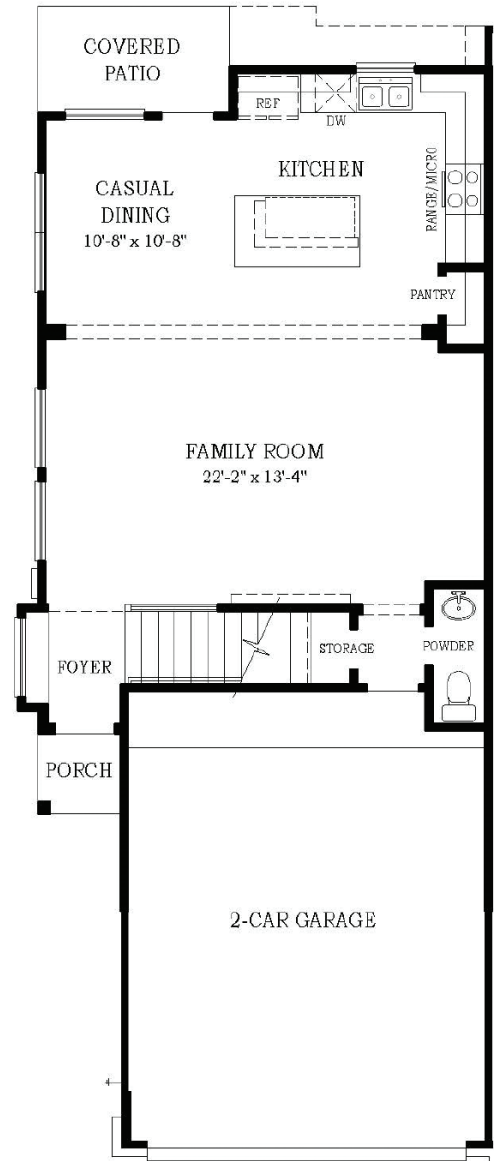

# THE VILLAS COLLECTION WOODFOREST

**BUNGALO** | plan 7013 - approx. 1,865 sqft

elevation J - Summerhouse

elevation L - Bungalo

elevation K - Summerhouse

elevation M - Bungalo

elevation N - Bungalo

elevation P - Bungalo

elevation Q - Bungalo

elevation R - Bungalo

**THIS HOME FEATURES | OPTIONS**

- 3 Bedrooms
- 2.5 Baths
- Flex Room
- Covered Patio
- 2-Car Attached Garage

Main Bath Shower Only

**MAIN BATH SHOWER ONLY OPTION**

**SECOND FLOOR**

**FIRST FLOOR**