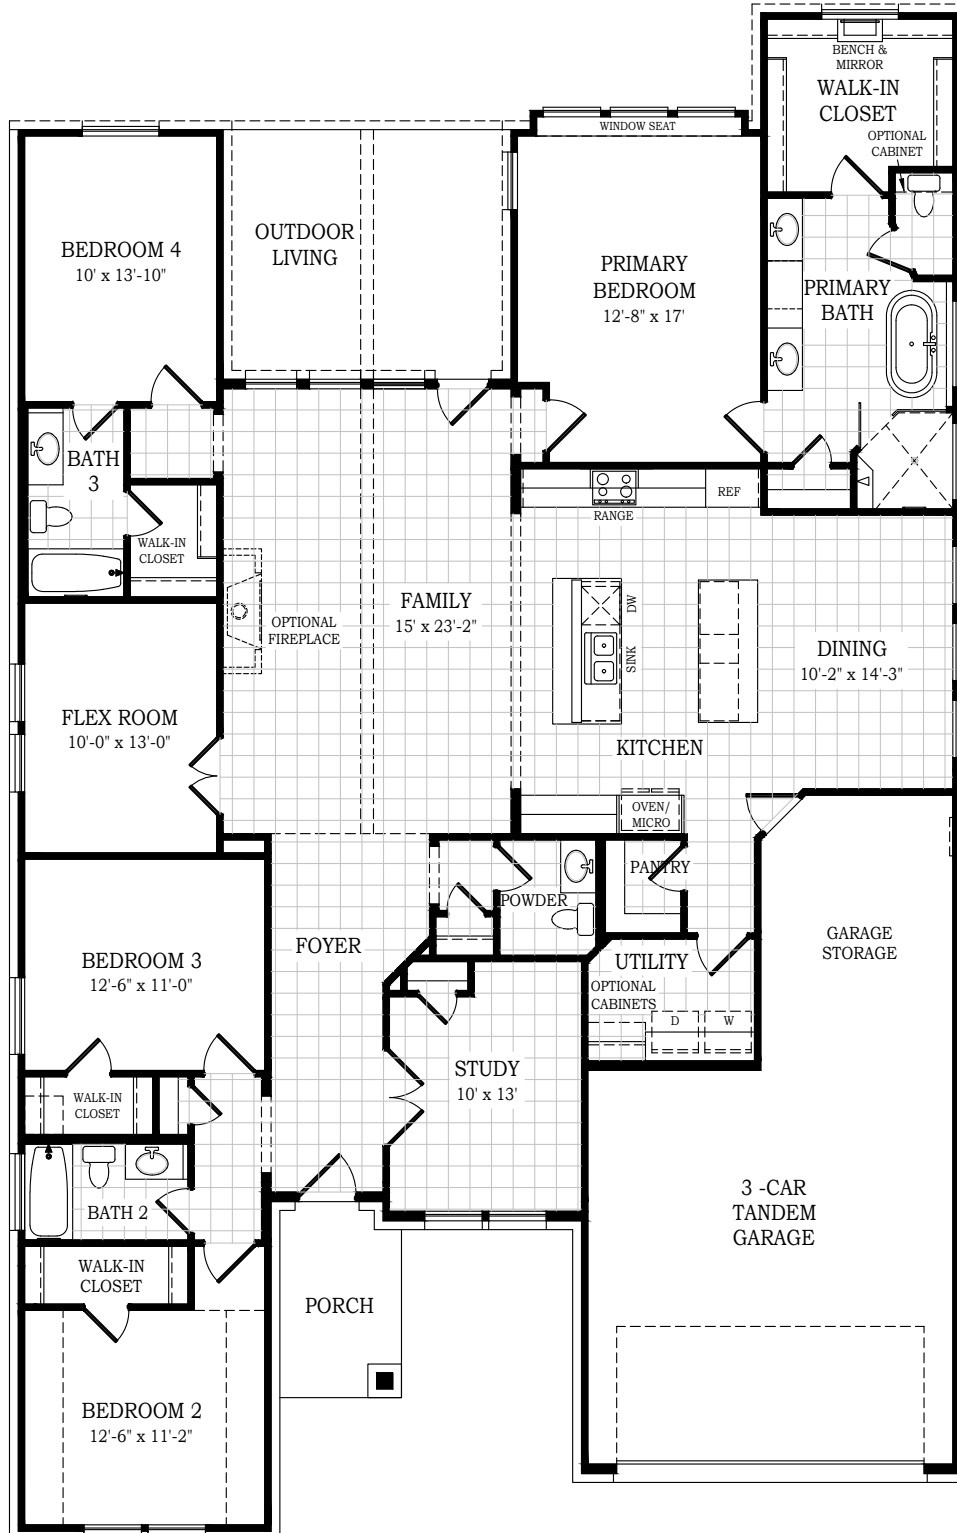

LAYLA

CHESMAR.com

Plan 2649 | 2,637 Conditioned sq. ft. | 4 Bedrooms | 3.5 Baths | 3-Car Garage

LAYLA

CHESMAR.com

Plan 2649 | 2,637 Conditioned sq. ft. | 4 Bedrooms | 3.5 Baths | 3-Car Garage

Elevation B

Elevation BS

Elevation D