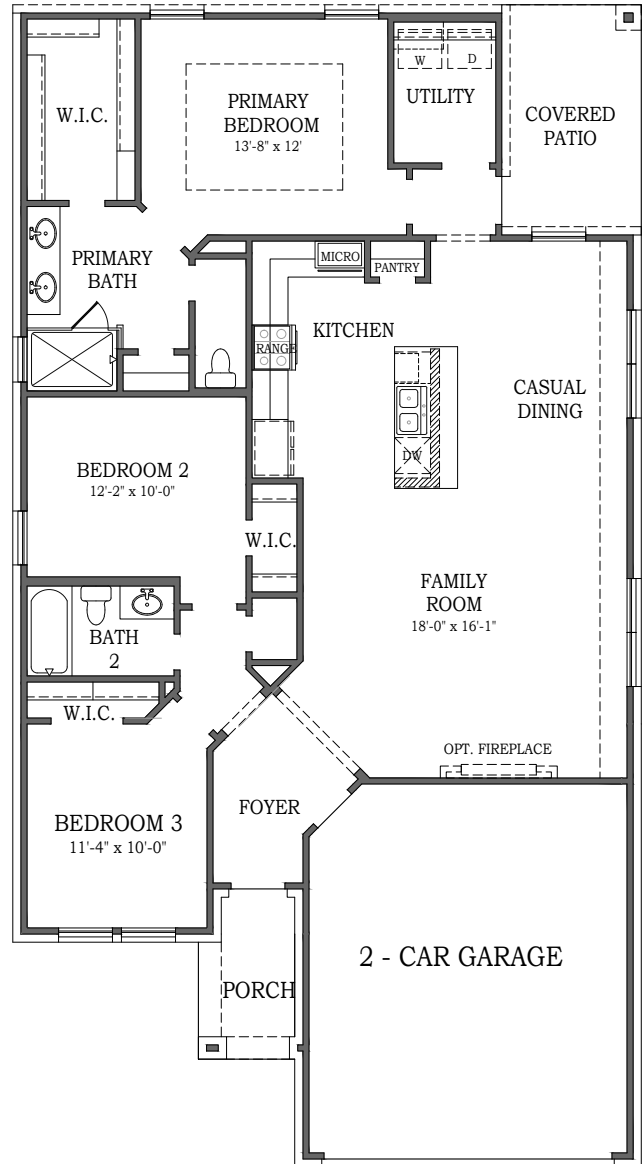

AVENTURA

CHESMAR.com

Plan 153335 | 1533 Square Footage | 3 Bedrooms | 2 Baths | 2-Car Garage

PRIMARY BATH w/ OPT. TUB

FLOOR PLAN

ADDITIONAL APPLIANCE
OPTIONS AVAILABLE PER
COMMUNITY