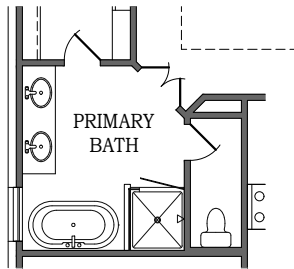

AVENTURA

CHESMAR.com

Plan 153335 | 1533 Square Footage | 3 Bedrooms | 2 Baths | 2-Car Garage

PRIMARY BATH w/ OPT. TUB

FLOOR PLAN

ADDITIONAL APPLIANCE
OPTIONS AVAILABLE PER
COMMUNITY