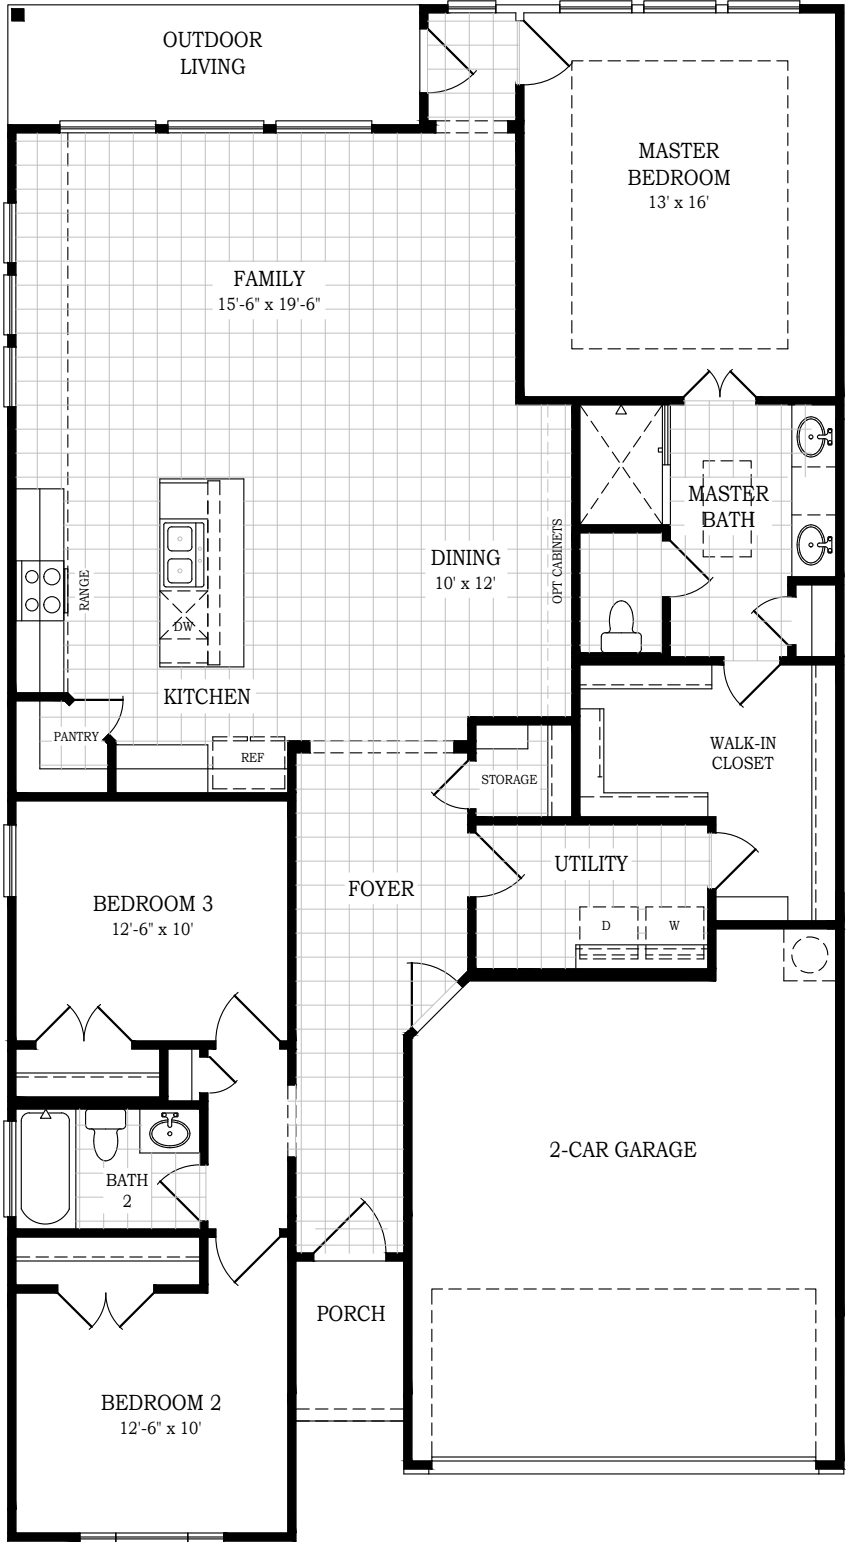

DELOS

CHESMAR.com

Plan 1661 | 1,661 Conditioned sq. ft. | 3 Bedrooms | 2 Baths | 2-Car Garage

*Opt. Tub & Shower
@ M. Bath*

*Opt. 48" Elec.
Fireplace*

*Opt. Built-in
Appliances*

Square footage and room dimensions are approximate and may vary per elevation. Window placement, roof line and porches may also vary by elevation. Plans, features, prices and availability are subject to change without notice. 03/30/26 V6.0 (SA)

DELOS

CHESMAR.com

Plan 1661 | 1,661 Conditioned sq. ft. | 3 Bedrooms | 2 Baths | 2-Car Garage

Elevation A

Elevation B

Elevation C

Elevation D

Square footage and room dimensions are approximate and may vary per elevation. Window placement, roof line and porches may also vary by elevation. Plans, features, prices and availability are subject to change without notice. 03/30/26 V6.0 (SA)