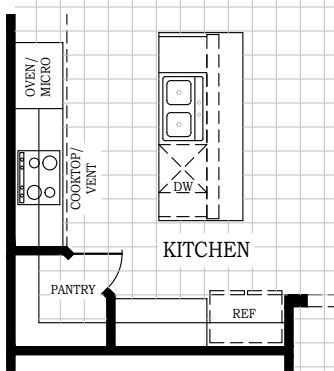

DELOS

CHESMAR.com

Plan 1661 | 1,661 Conditioned sq. ft. | 3 Bedrooms | 2 Baths | 2-Car Garage

*Opt. Tub & Shower
@ M. Bath*

*Opt. 48" Elec.
Fireplace*

*Opt. Built-in
Appliances*

Square footage and room dimensions are approximate and may vary per elevation. Window placement, roof line and porches may also vary by elevation. Plans, features, prices and availability are subject to change without notice. 03/30/26 V6.0 (SA)

DELOS

CHESMAR.com

Plan 1661 | 1,661 Conditioned sq. ft. | 3 Bedrooms | 2 Baths | 2-Car Garage

Elevation A

Elevation B

Elevation C

Elevation D

Square footage and room dimensions are approximate and may vary per elevation. Window placement, roof line and porches may also vary by elevation. Plans, features, prices and availability are subject to change without notice. 03/30/26 V6.0 (SA)