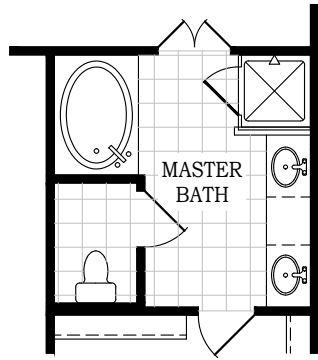

DELOS

CHESMAR.com

Plan 1661 | 1,661 Conditioned sq. ft. | 3 Bedrooms | 2 Baths | 2-Car Garage

*Opt. Tub & Shower
@ M. Bath*

*Opt. 48" Elec.
Fireplace*

*Opt. Built-in
Appliances*

Square footage and room dimensions are approximate and may vary per elevation. Window placement, roof line and porches may also vary by elevation. Plans, features, prices and availability are subject to change without notice. 03/30/26 V6.0 (SA)

DELOS

CHESMAR.com

Plan 1661 | 1,661 Conditioned sq. ft. | 3 Bedrooms | 2 Baths | 2-Car Garage

Elevation A

Elevation B

Elevation C

Elevation D

Square footage and room dimensions are approximate and may vary per elevation. Window placement, roof line and porches may also vary by elevation. Plans, features, prices and availability are subject to change without notice. 03/30/26 V6.0 (SA)