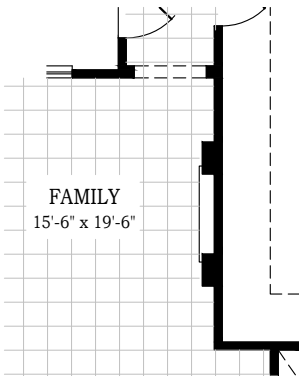

DELOS

CHESMAR.com

Plan 1661 | 1,661 Conditioned sq. ft. | 3 Bedrooms | 2 Baths | 2-Car Garage

*Opt. Tub & Shower
@ M. Bath*

*Opt. 48" Elec.
Fireplace*

*Opt. Built-in
Appliances*

Square footage and room dimensions are approximate and may vary per elevation. Window placement, roof line and porches may also vary by elevation. Plans, features, prices and availability are subject to change without notice. 03/30/26 V6.0 (SA)

DELOS

CHESMAR.com

Plan 1661 | 1,661 Conditioned sq. ft. | 3 Bedrooms | 2 Baths | 2-Car Garage

Elevation A

Elevation B

Elevation C

Elevation D

Square footage and room dimensions are approximate and may vary per elevation. Window placement, roof line and porches may also vary by elevation. Plans, features, prices and availability are subject to change without notice. 03/30/26 V6.0 (SA)