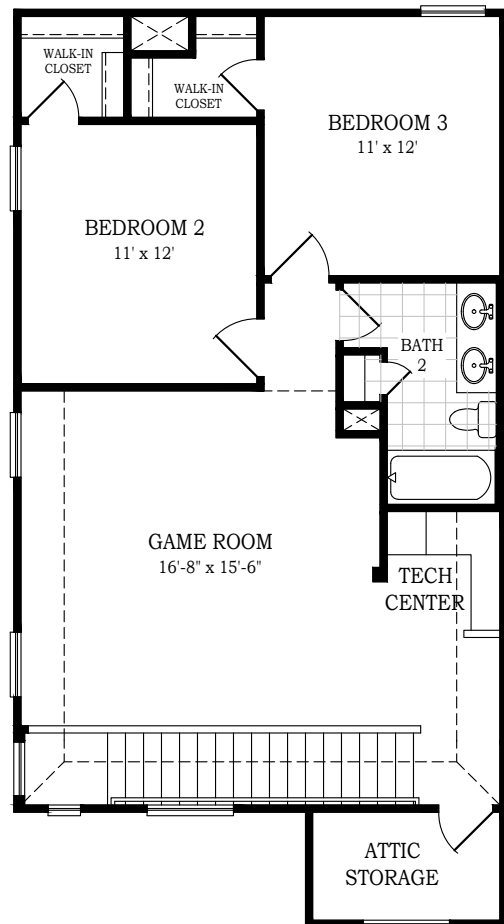

PEGASUS

CHESMAR.com

Plan 1818 | 1,818 Conditioned sq. ft. | 3 Bedrooms | 2.5 Baths | 2-Car Garage

1st Floor Plan

2nd Floor Plan

Square footage and room dimensions are approximate and may vary per elevation. Window placement, roof line and porches may also vary by elevation. Plans, features, prices and availability are subject to change without notice. 9/9/24 V4.0 (SA) CENTERO

Setting a Higher Standard

PEGASUS

CHESMAR.com

Plan 1818 | 1,818 Conditioned sq. ft. | 3 Bedrooms | 2.5 Baths | 2-Car Garage

ELEVATION C

ELEVATION D

Square footage and room dimensions are approximate and may vary per elevation. Window placement, roof line and porches may also vary by elevation. Plans, features, prices and availability are subject to change without notice. 9/9/24. V4.0 (SA) CENTERO