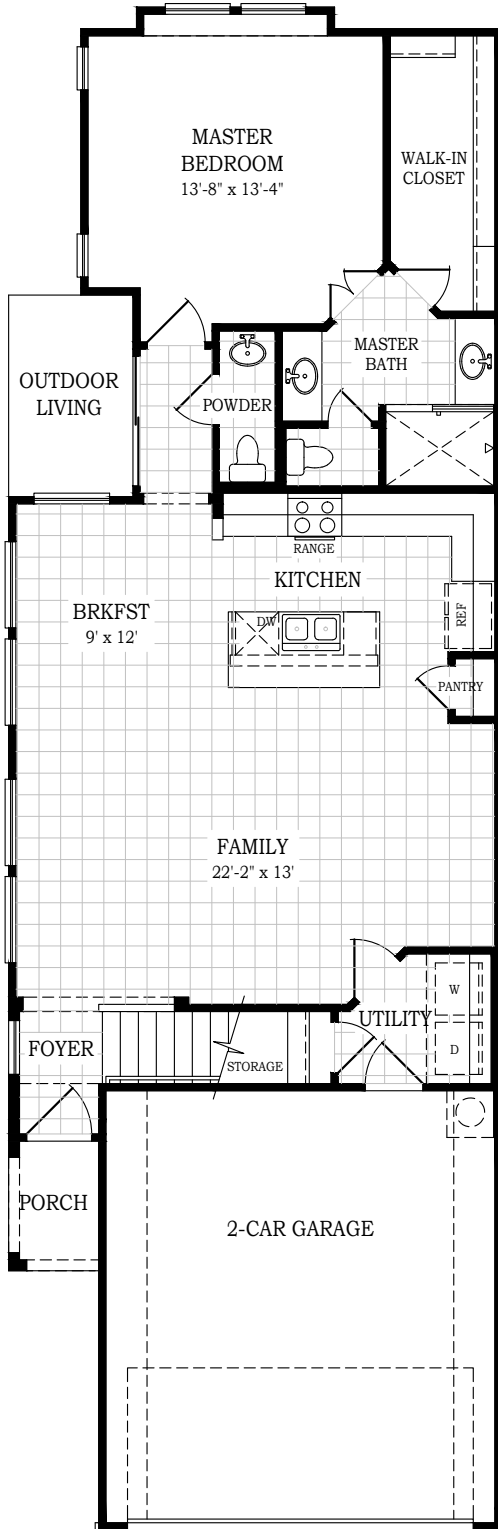

PEGASUS

CHESMAR.com

Plan 1818 | 1,818 Conditioned sq. ft. | 3 Bedrooms | 2.5 Baths | 2-Car Garage

1st Floor Plan

2nd Floor Plan

Square footage and room dimensions are approximate and may vary per elevation. Window placement, roof line and porches may also vary by elevation. Plans, features, prices and availability are subject to change without notice. 9/9/24 V4.0 (SA) CENTERO

Setting a Higher Standard

PEGASUS

CHESMAR.com

Plan 1818 | 1,818 Conditioned sq. ft. | 3 Bedrooms | 2.5 Baths | 2-Car Garage

ELEVATION C

ELEVATION D

Square footage and room dimensions are approximate and may vary per elevation. Window placement, roof line and porches may also vary by elevation. Plans, features, prices and availability are subject to change without notice. 9/9/24. V4.0 (SA) CENTERO