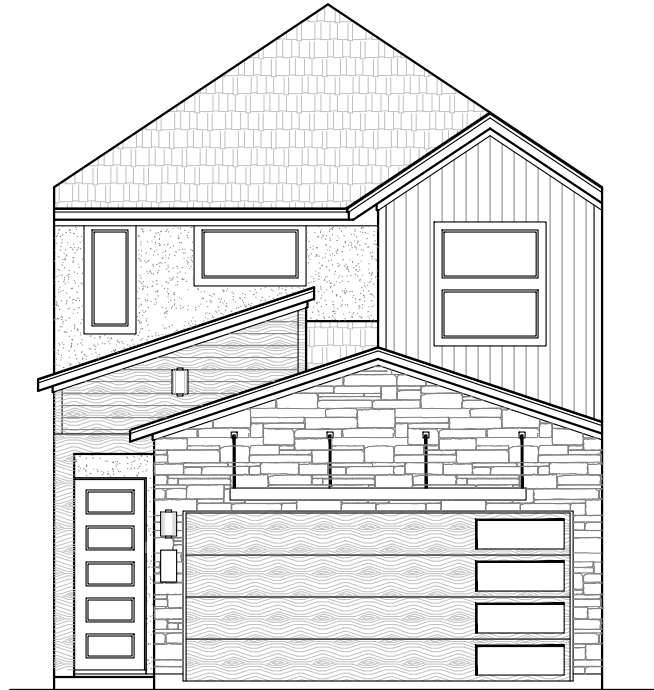

PEGASUS

CHESMAR.com

Plan 1818 | 1,818 Conditioned sq. ft. | 3 Bedrooms | 2.5 Baths | 2-Car Garage

1st Floor Plan

2nd Floor Plan

Square footage and room dimensions are approximate and may vary per elevation. Window placement, roof line and porches may also vary by elevation. Plans, features, prices and availability are subject to change without notice. 9/9/24 V4.0 (SA) CENTERO

Setting a Higher Standard

PEGASUS

CHESMAR.com

Plan 1818 | 1,818 Conditioned sq. ft. | 3 Bedrooms | 2.5 Baths | 2-Car Garage

ELEVATION C

ELEVATION D

Square footage and room dimensions are approximate and may vary per elevation. Window placement, roof line and porches may also vary by elevation. Plans, features, prices and availability are subject to change without notice. 9/9/24. V4.0 (SA) CENTERO