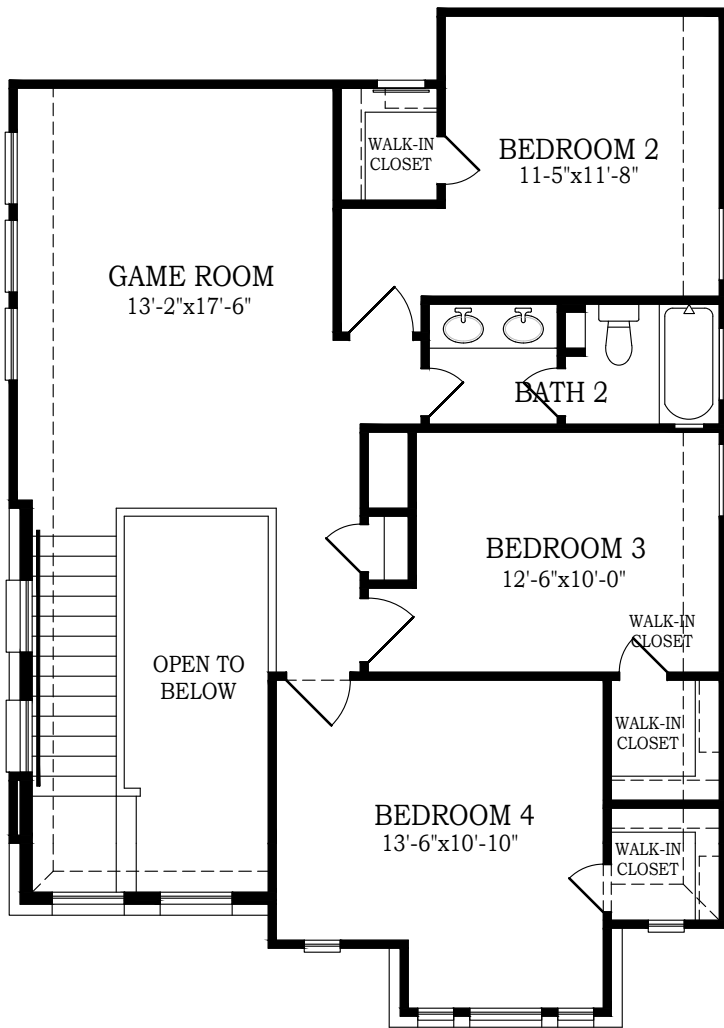

SAGE

CHESMAR.com

Plan 221330 | 2213 Square Footage | 4 Bedrooms | 3 Baths | 2-Car Garage

SECOND FLOOR

FIRST FLOOR

SAGE

CHESMAR.com

Plan 221330 | 2213 Square Footage | 4 Bedrooms | 3 Baths | 2-Car Garage

ELEVATION A

ELEVATION A
STONE OPTION

ELEVATION B

ELEVATION B
STONE OPTION

Square footage and room dimensions are approximate and may vary per elevation. Window placement, roof line and porches may also vary by elevation. Plans, features, prices and availability are subject to change without notice.