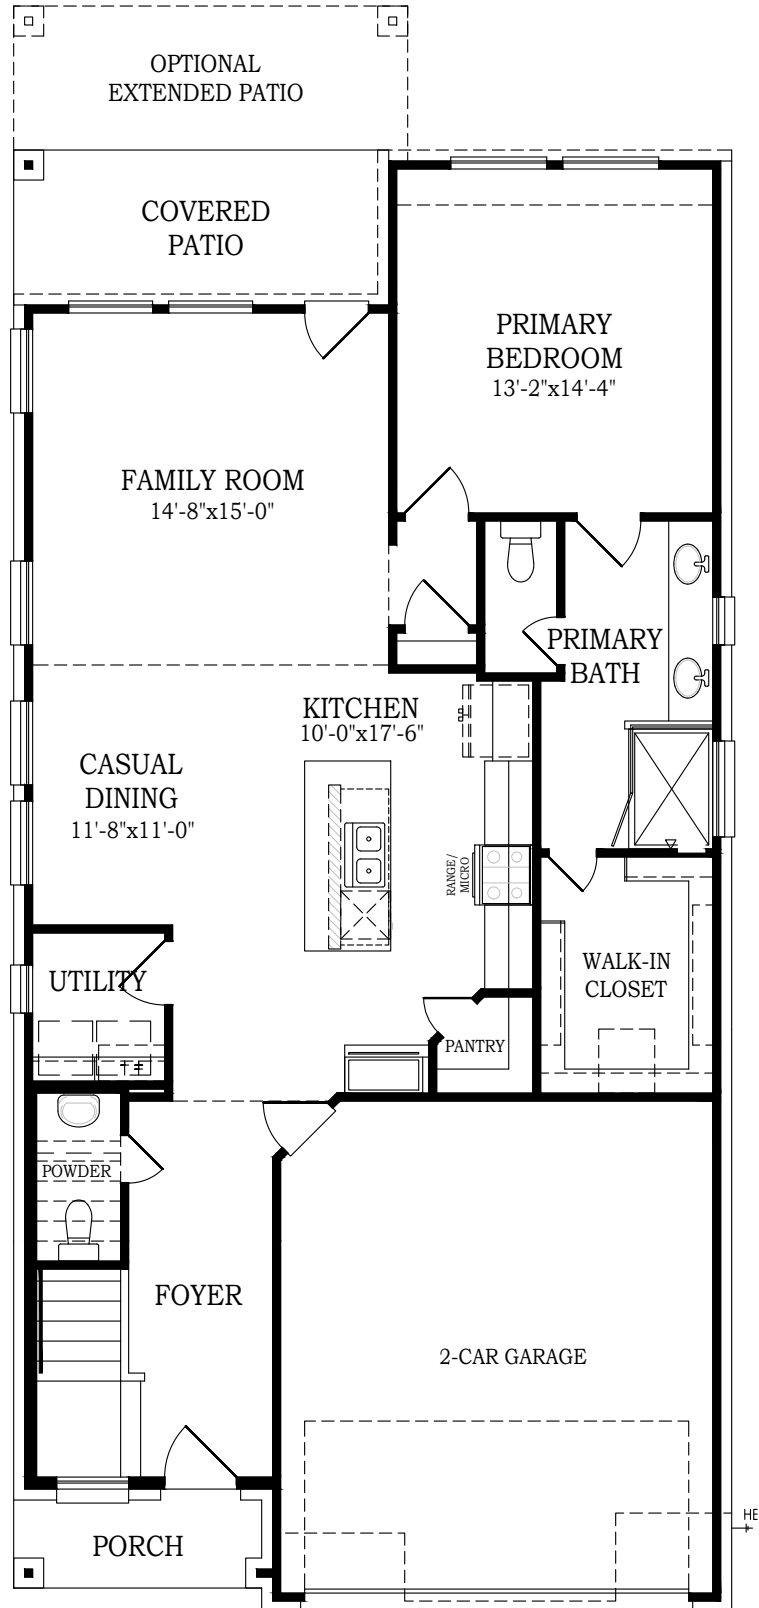

SAGE

CHESMAR.com

Plan 221330 | 2213 Square Footage | 4 Bedrooms | 3 Baths | 2-Car Garage

SECOND FLOOR

FIRST FLOOR

SAGE

CHESMAR.com

Plan 221330 | 2213 Square Footage | 4 Bedrooms | 3 Baths | 2-Car Garage

ELEVATION A

ELEVATION A
STONE OPTION

ELEVATION B

ELEVATION B
STONE OPTION

Square footage and room dimensions are approximate and may vary per elevation. Window placement, roof line and porches may also vary by elevation. Plans, features, prices and availability are subject to change without notice.