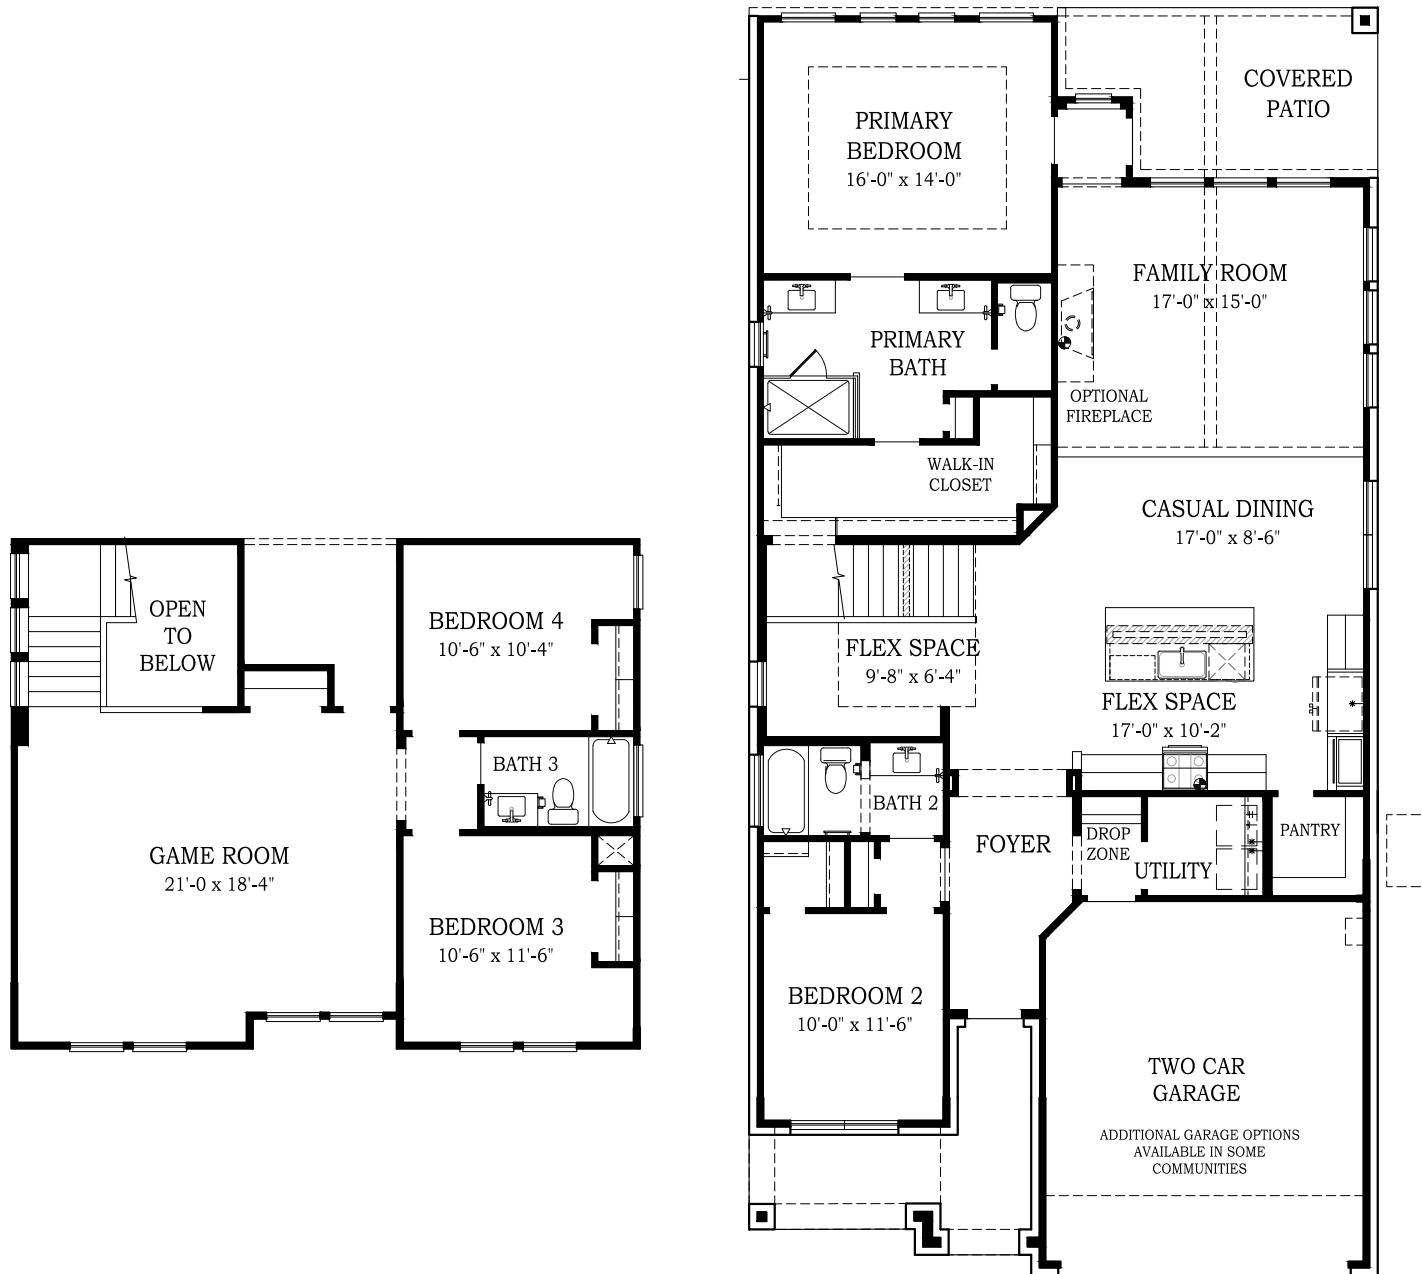

Setting a Higher Standard

Plan 3634 • Dalton • 2,552 sq. ft.

Square footage and room dimensions are approximate and may vary per elevation. Window placement, roof line and porches may also vary by elevation. Plans, features, prices and availability are subject to change without notice.