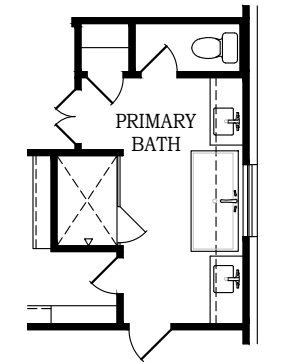

MARIAH

CHESMAR.com

Plan 235840 | 2358 Square Footage | 3 Bedrooms | 2- 1/2 Baths | 2-Car Garage

OPTIONAL
FREESTANDING TUB
AT PRIMARY BATH

Square footage and room dimensions are approximate and may vary per elevation. Window placement, roof line and porches may also vary by elevation. Plans, features, prices and availability are subject to change without notice. 10/01/25 V1.0

MARIAH

CHESMAR.com

Plan 235840 | 2358 Square Footage | 3 Bedrooms | 2- 1/2 Baths | 2-Car Garage

Elevation A
FULL BRICK OPTION

Elevation B

Elevation B
STONE OPTION