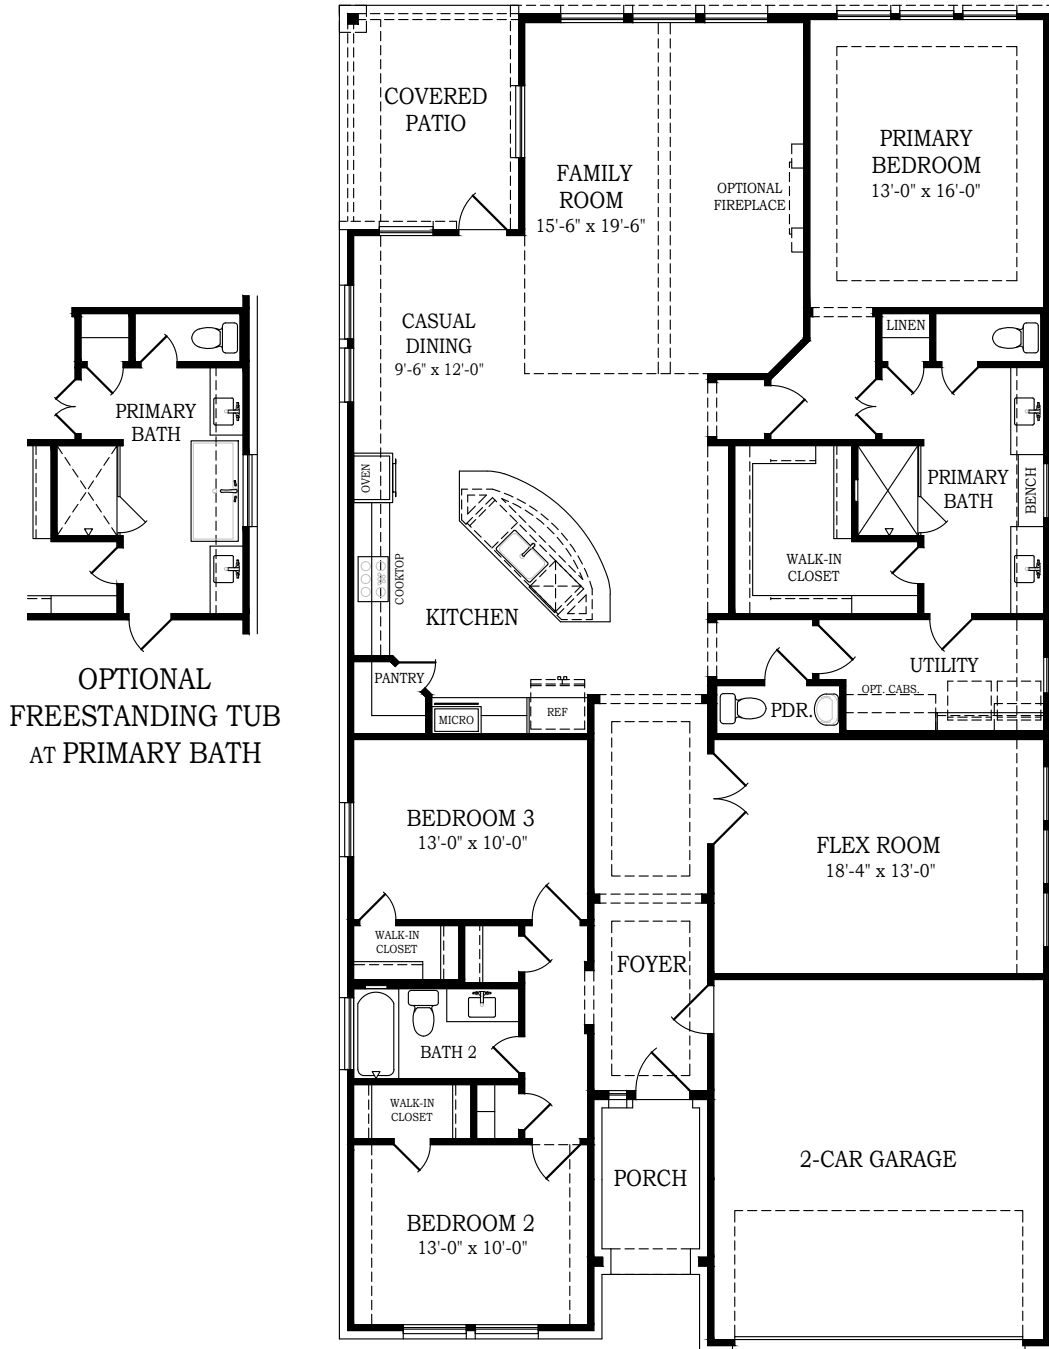

MARIAH

CHESMAR.com

Plan 235840 | 2358 Square Footage | 3 Bedrooms | 2- 1/2 Baths | 2-Car Garage

OPTIONAL
FREESTANDING TUB
AT PRIMARY BATH

Square footage and room dimensions are approximate and may vary per elevation. Window placement, roof line and porches may also vary by elevation. Plans, features, prices and availability are subject to change without notice. 10/01/25 V1.0

MARIAH

CHESMAR.com

Plan 235840 | 2358 Square Footage | 3 Bedrooms | 2- 1/2 Baths | 2-Car Garage

Elevation A
FULL BRICK OPTION

Elevation B

Elevation B
STONE OPTION