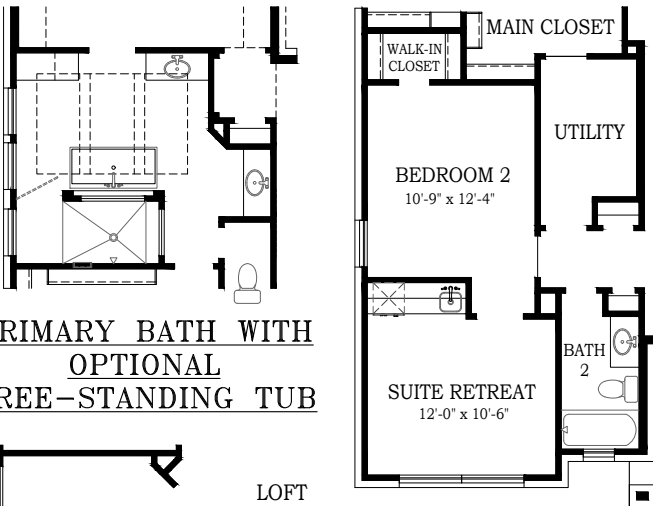

RIVERS

CHESMAR.com

Plan 322150 | 3221 Square Footage | 5 Bedrooms | 4 Baths | 2-Car Garage

ADDITIONAL APPLIANCE OPTIONS AVAILABLE PER COMMUNITY

Square footage and room dimensions are approximate and may vary per elevation. Window placement, roof line and porches may also vary by elevation. Plans, features, prices and availability are subject to change without notice. V1.0 TX