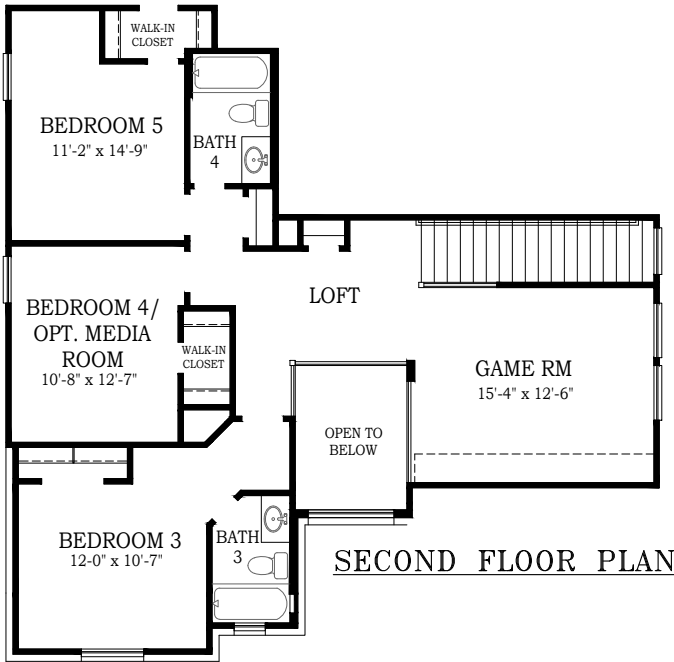

RIVERS

CHESMAR.com

Plan 322150 | 3221 Square Footage | 5 Bedrooms | 4 Baths | 2-Car Garage

ADDITIONAL APPLIANCE OPTIONS AVAILABLE PER COMMUNITY

Square footage and room dimensions are approximate and may vary per elevation. Window placement, roof line and porches may also vary by elevation. Plans, features, prices and availability are subject to change without notice. V1.0 TX