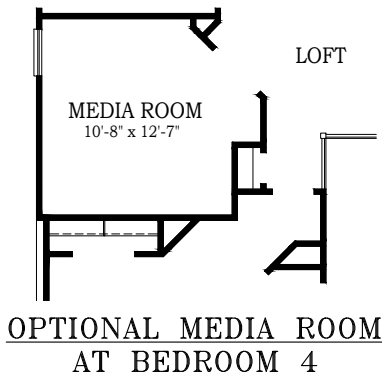

RIVERS

CHESMAR.com

Plan 322150 | 3221 Square Footage | 5 Bedrooms | 4 Baths | 2-Car Garage

ADDITIONAL APPLIANCE OPTIONS AVAILABLE PER COMMUNITY

Square footage and room dimensions are approximate and may vary per elevation. Window placement, roof line and porches may also vary by elevation. Plans, features, prices and availability are subject to change without notice. V1.0 TX