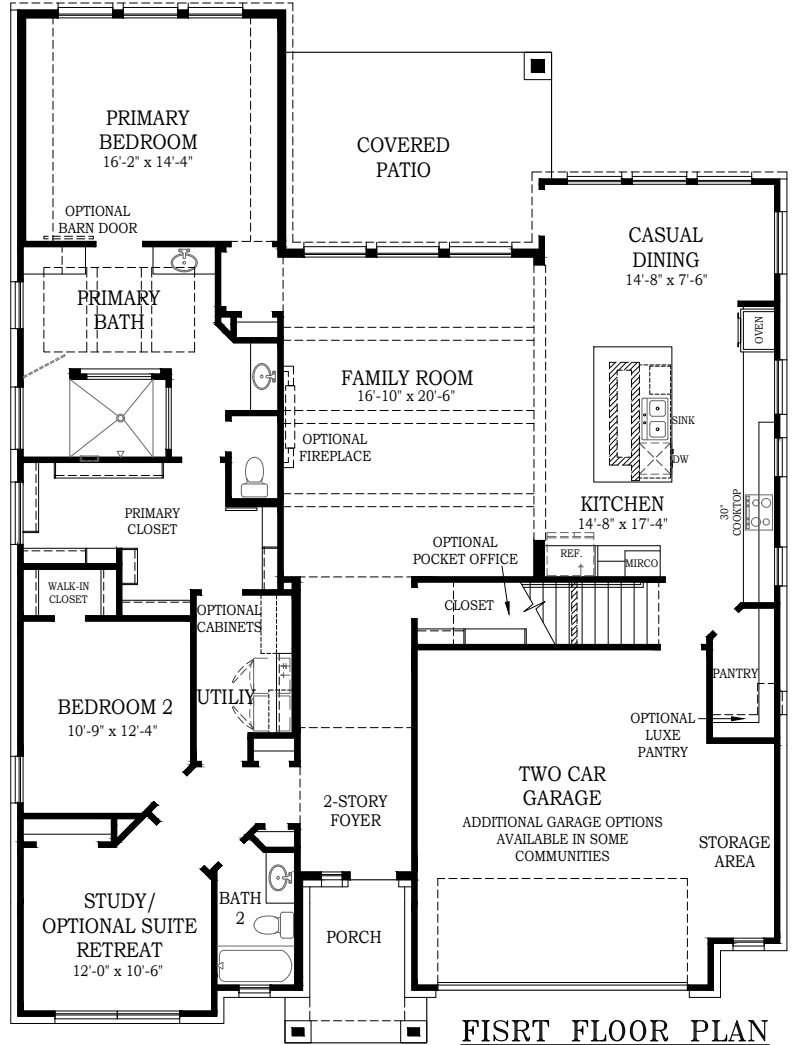

RIVERS

CHESMAR.com

Plan 322150 | 3221 Square Footage | 5 Bedrooms | 4 Baths | 2-Car Garage

ADDITIONAL APPLIANCE OPTIONS AVAILABLE PER COMMUNITY

Square footage and room dimensions are approximate and may vary per elevation. Window placement, roof line and porches may also vary by elevation. Plans, features, prices and availability are subject to change without notice. V1.0 TX