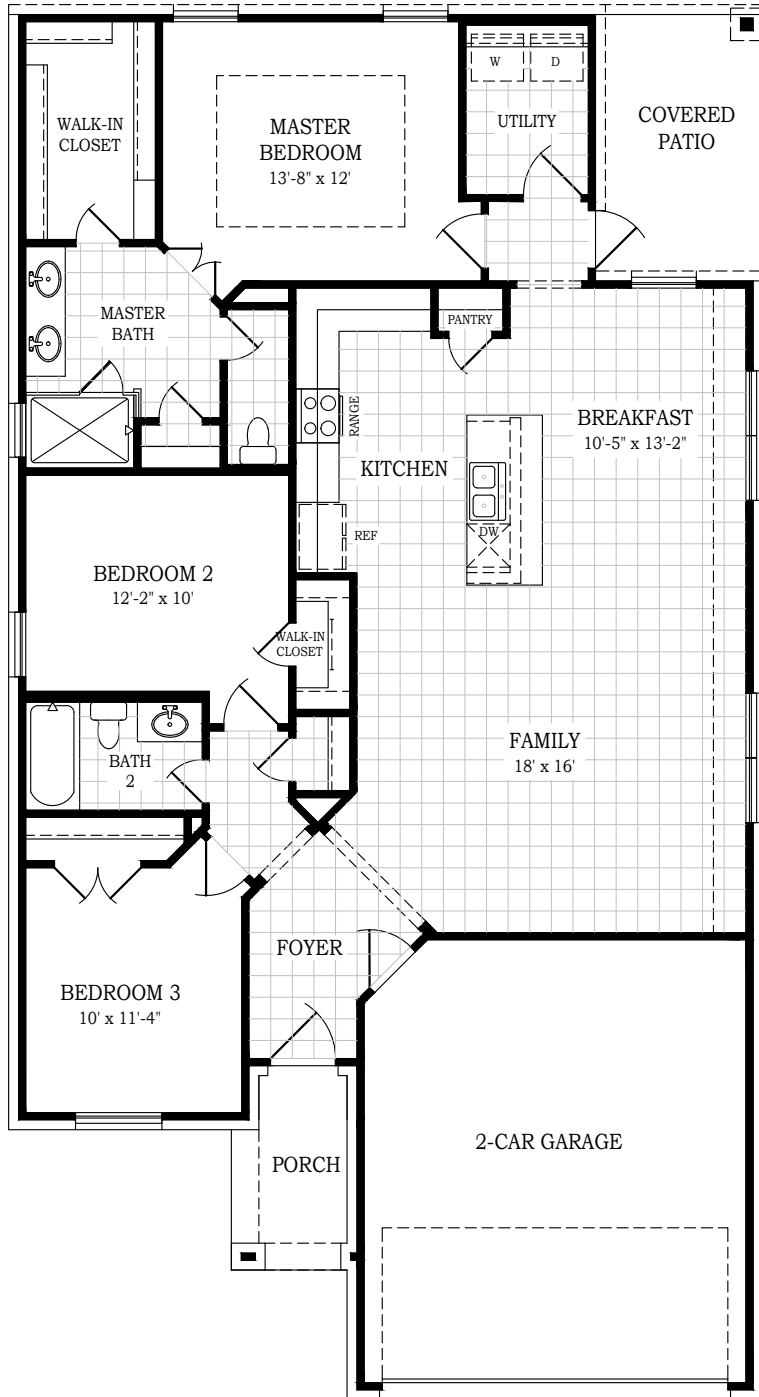

Setting a Higher Standard

Plan 1535 • Avery • 1,535 Conditioned sq. ft.

Opt. Electric Fireplace at Family Room

Square footage and room dimensions are approximate and may vary per elevation. Window placement, roof line and porches may also vary by elevation. Plans, features, prices and availability are subject to change without notice.

Print Date: 7/6/22

*Setting a Higher Standard*

*Plan 1535 • Avery • 1,535 Conditioned sq. ft.*

*Elevation A*

*Elevation B*

Setting a Higher Standard

Plan 1535 • Avery • 1,535 Conditioned sq. ft.

Optional Elevation A1