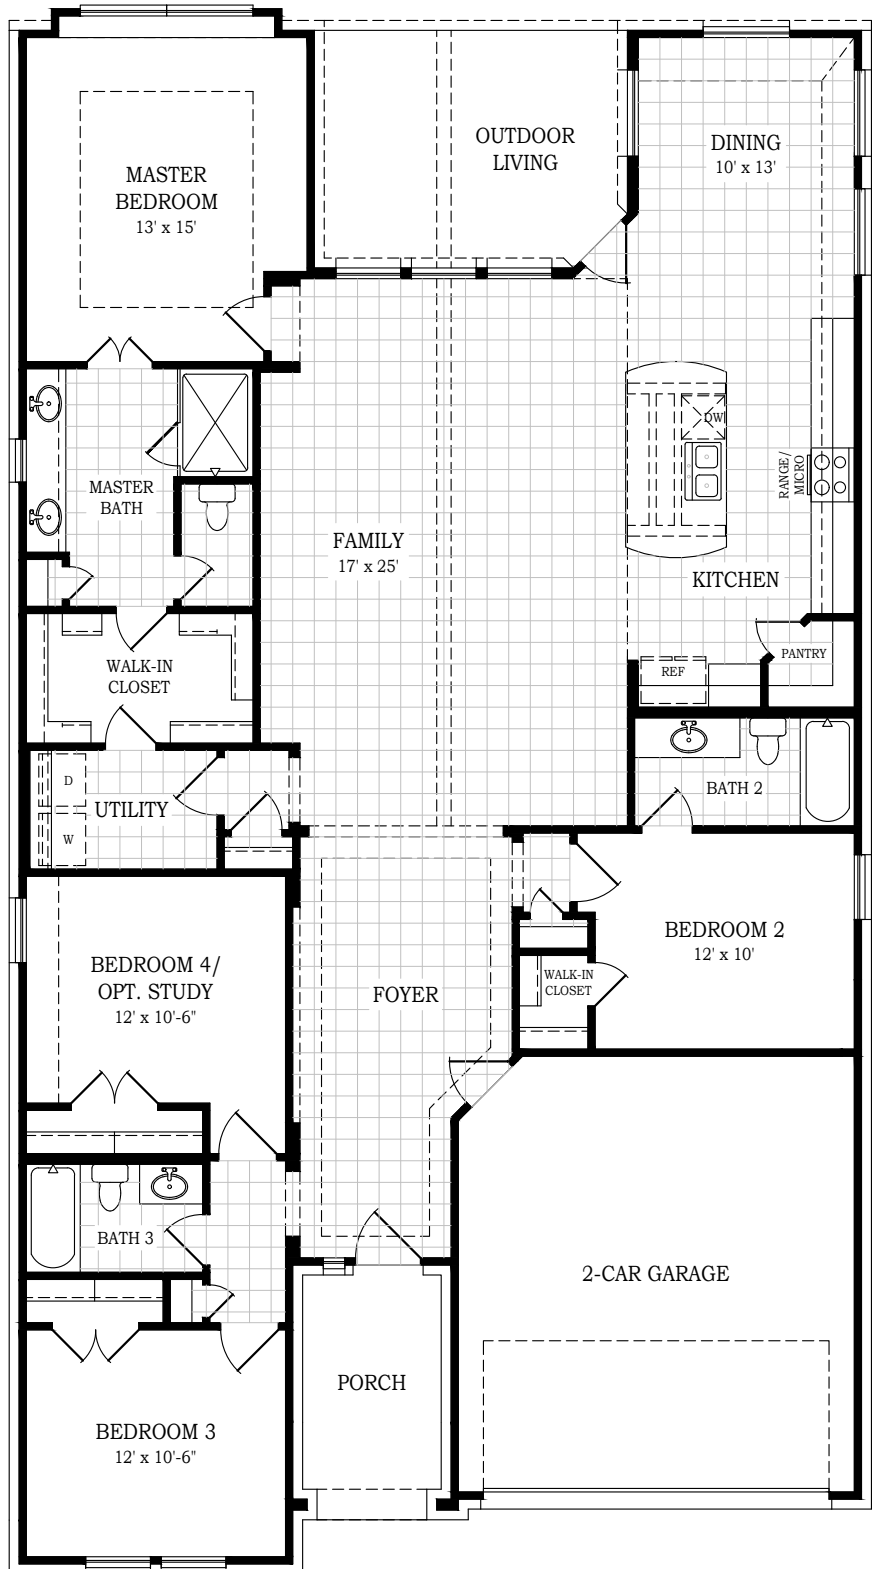

Setting a Higher Standard

Plan 2142 • Barron • 2,142 Conditioned sq. ft.

*Opt. Electric Fireplace at Family Rm.*

*Opt. Study*

Square footage and room dimensions are approximate and may vary per elevation. Window placement, roof line and porches may also vary by elevation. Plans, features, prices and availability are subject to change without notice.

Print Date: 4/3/24

*Setting a Higher Standard*

*Plan 2142 • Barron • 2,142 Conditioned sq. ft.*

*Elevation A*

*Elevation B*

Setting a Higher Standard

Plan 2142 • *Barron* • 2,142 Conditioned sq. ft.

Optional Elevation A1

Optional Elevation B1