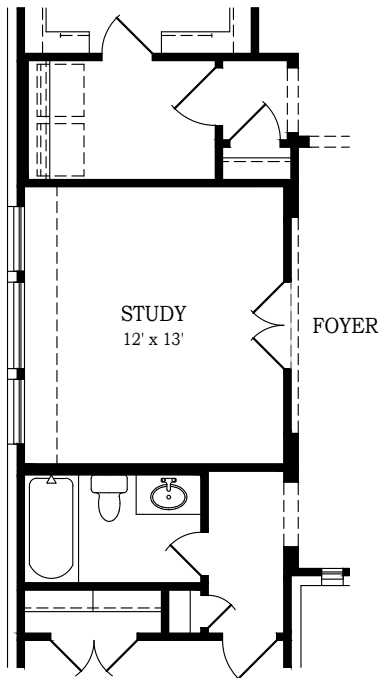

Setting a Higher Standard

Plan 2142 • Barron • 2,142 Conditioned sq. ft.

*Opt. Electric Fireplace at Family Rm.*

*Opt. Study*

Square footage and room dimensions are approximate and may vary per elevation. Window placement, roof line and porches may also vary by elevation. Plans, features, prices and availability are subject to change without notice.

Print Date: 4/3/24

*Setting a Higher Standard*

*Plan 2142 • Barron • 2,142 Conditioned sq. ft.*

*Elevation A*

*Elevation B*

Setting a Higher Standard

Plan 2142 • *Barron* • 2,142 Conditioned sq. ft.

Optional Elevation A1