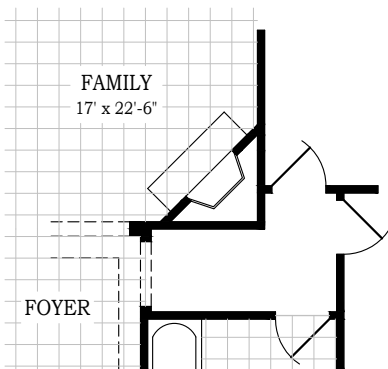

Setting a Higher Standard

Plan 2341 • Branford • 2,341 Conditioned sq. ft.

Opt. Fireplace

Opt. Electric Fireplace at Family Rm.

Square footage and room dimensions are approximate and may vary per elevation. Window placement, roof line and porches may also vary by elevation. Plans, features, prices and availability are subject to change without notice.

Print Date: 8/26/21

*Setting a Higher Standard*

*Plan 2341 • Branford • 2,341 Conditioned sq. ft.*

*Elevation A*

*Elevation B*

Setting a Higher Standard

Plan 2341 • Branford • 2,341 Conditioned sq. ft.

Optional Elevation A1