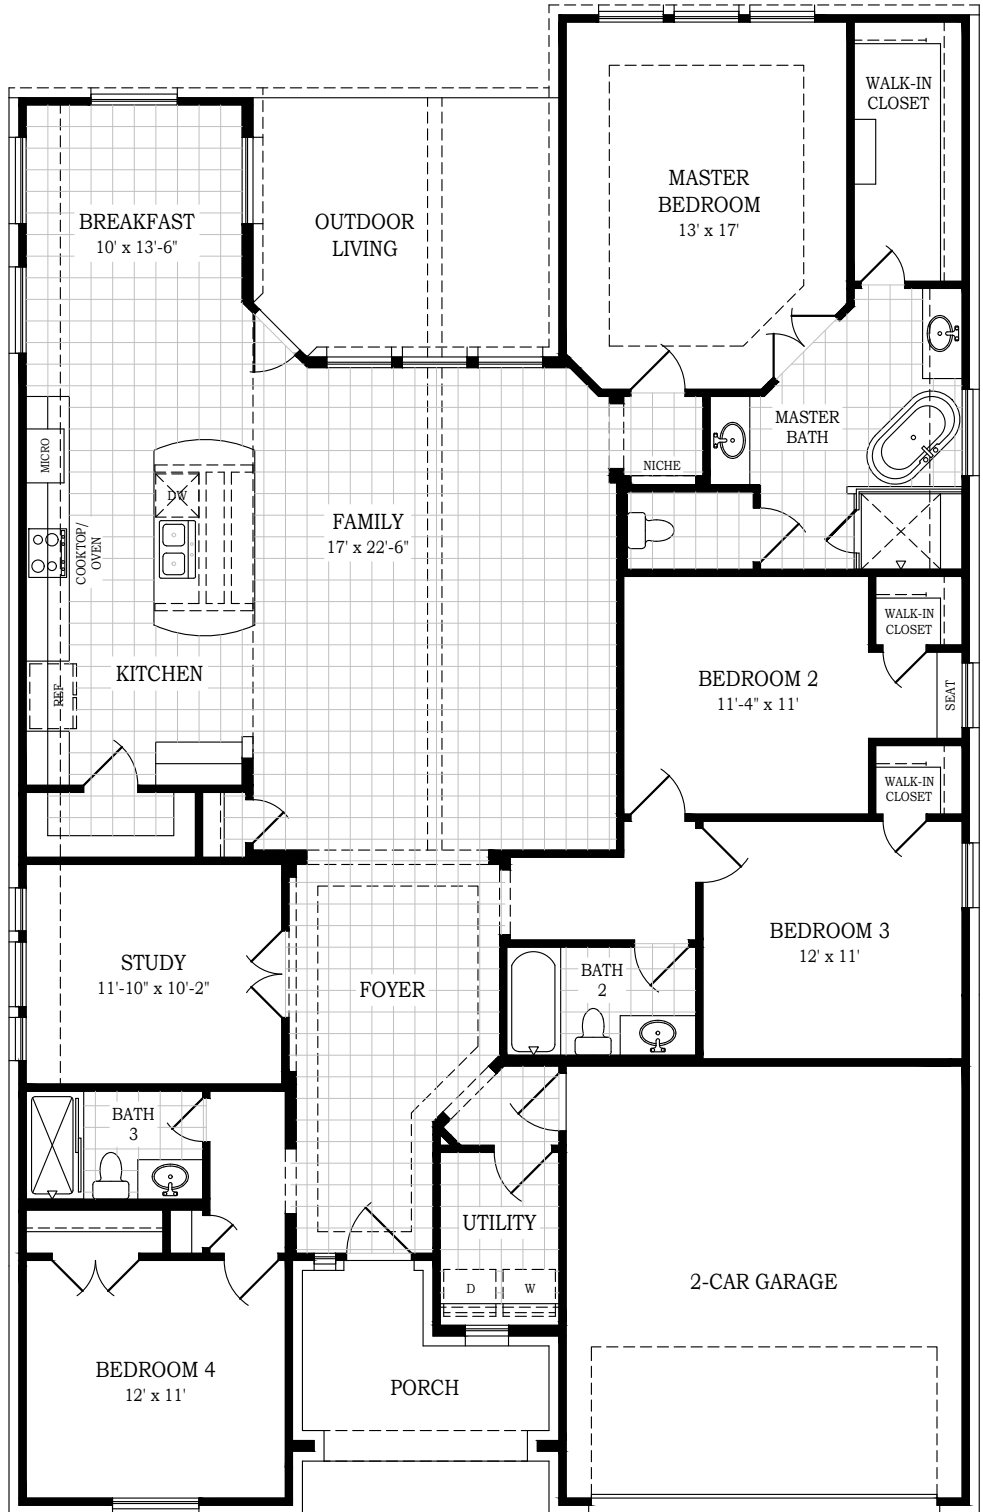

Setting a Higher Standard

Plan 2341 • Branford • 2,341 Conditioned sq. ft.

Opt. Fireplace

Opt. Electric Fireplace at Family Rm.

Square footage and room dimensions are approximate and may vary per elevation. Window placement, roof line and porches may also vary by elevation. Plans, features, prices and availability are subject to change without notice.

Print Date: 8/26/21

*Setting a Higher Standard*

*Plan 2341 • Branford • 2,341 Conditioned sq. ft.*

*Elevation A*

*Elevation B*

Setting a Higher Standard

Plan 2341 • Branford • 2,341 Conditioned sq. ft.

Optional Elevation A1

Optional Elevation A2

Optional Elevation B1

Optional Elevation B2