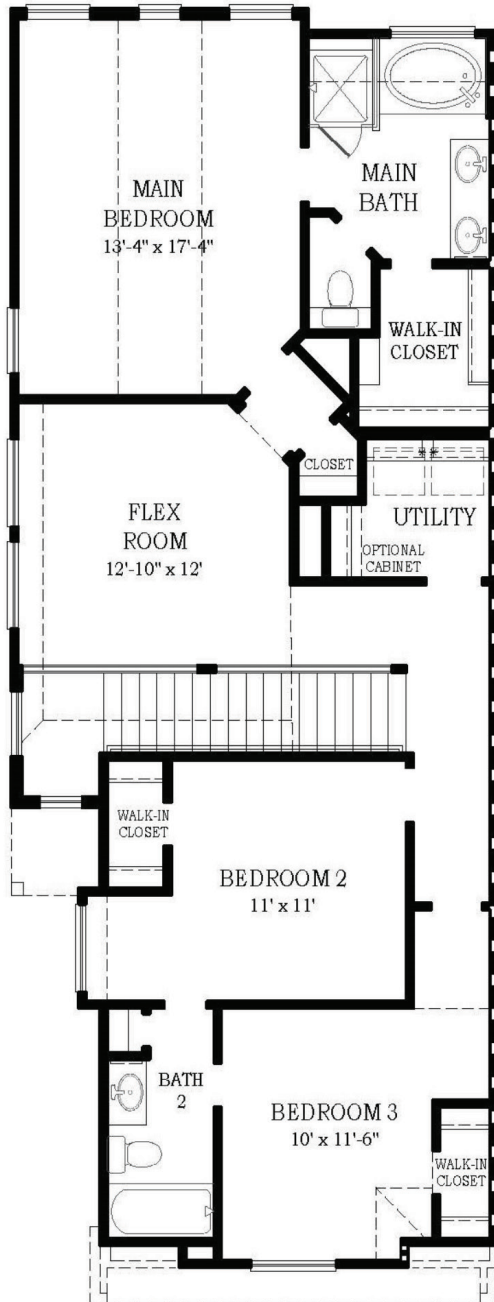

**THIS HOME FEATURES | OPTIONS**

- 3 Bedrooms
- 2.5 Baths
- Flex Room
- Covered Patio
- 2-Car Attached Garage

Fireplace

**SECOND FLOOR**

**FIRST FLOOR**