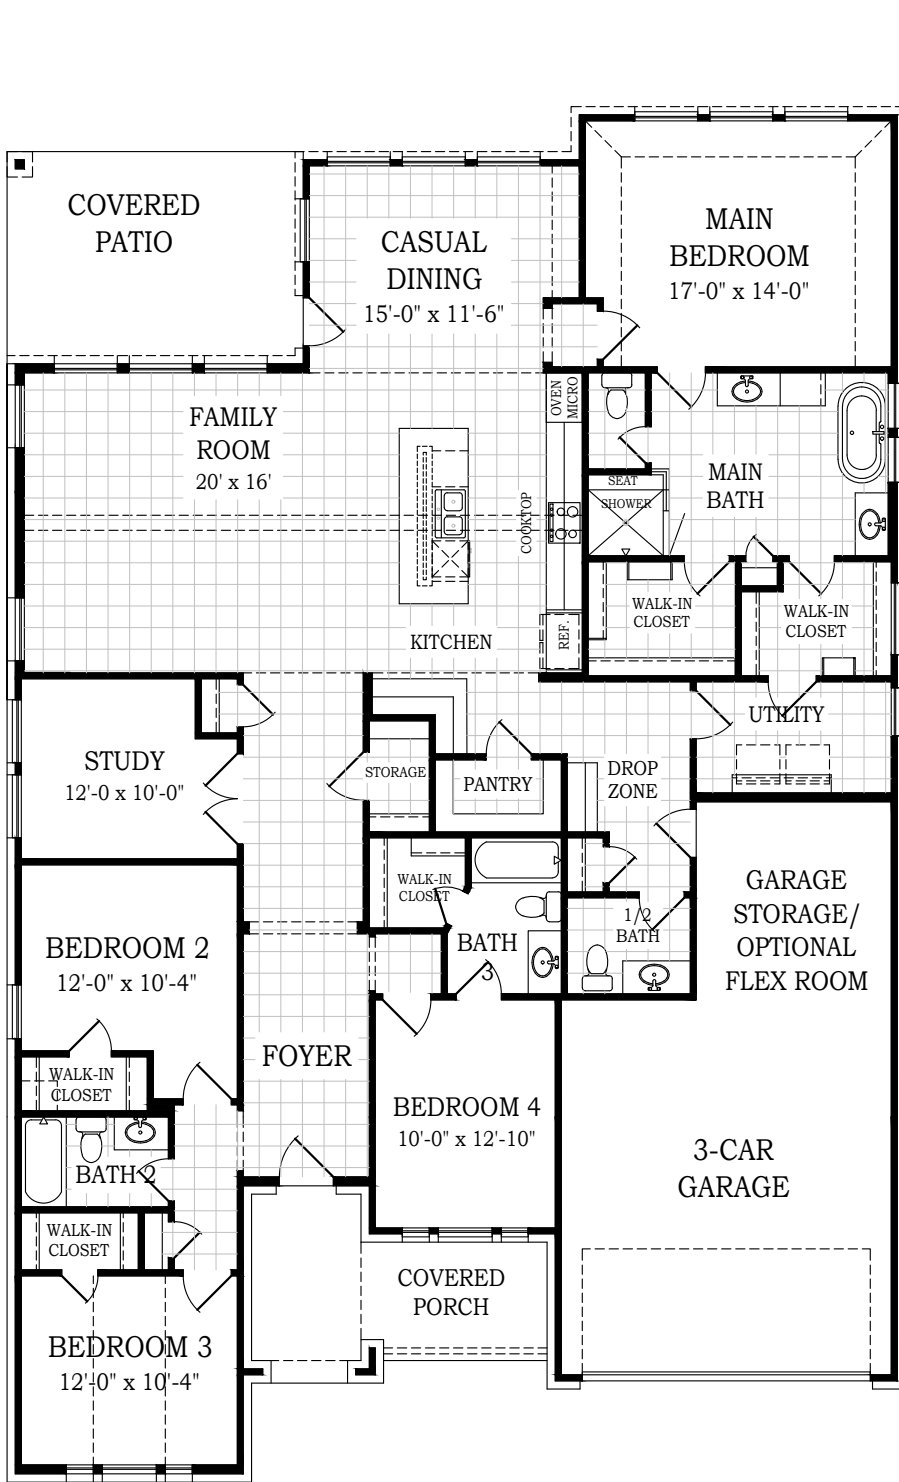

# MALIA

CHESMAR.com

Plan 2632 | 2,632 Conditioned sq. ft. | 4 Bedrooms | 3.5 Baths | 3-Car Garage

Square footage and room dimensions are approximate and may vary per elevation. Window placement, roof line and porches may also vary by elevation. Plans, features, prices and availability are subject to change without notice. V1.0 (CT)

# MALIA

CHESMAR.com

Plan 2632 | 2,632 Conditioned sq. ft. | 4 Bedrooms | 3.5 Baths | 3-Car Garage

ELEVATION A

ELEVATION A OPT. STONE

ELEVATION C

ELEVATION C OPT. STONE

Square footage and room dimensions are approximate and may vary per elevation. Window placement, roof line and porches may also vary by elevation. Plans, features, prices and availability are subject to change without notice. V1.0 (CT)