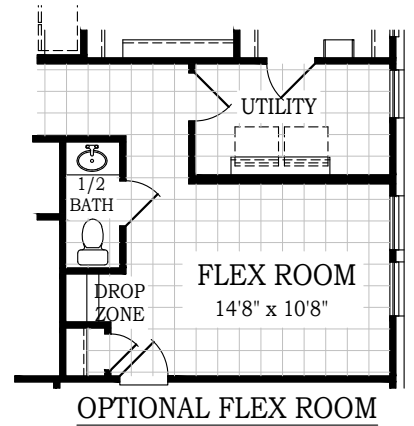

# MALIA

CHESMAR.com

Plan 2632 | 2,632 Conditioned sq. ft. | 4 Bedrooms | 3.5 Baths | 3-Car Garage

Square footage and room dimensions are approximate and may vary per elevation. Window placement, roof line and porches may also vary by elevation. Plans, features, prices and availability are subject to change without notice. V1.0 (CT)

# MALIA

CHESMAR.com

Plan 2632 | 2,632 Conditioned sq. ft. | 4 Bedrooms | 3.5 Baths | 3-Car Garage

ELEVATION A

ELEVATION A OPT. STONE

ELEVATION C

ELEVATION C OPT. STONE

Square footage and room dimensions are approximate and may vary per elevation. Window placement, roof line and porches may also vary by elevation. Plans, features, prices and availability are subject to change without notice. V1.0 (CT)