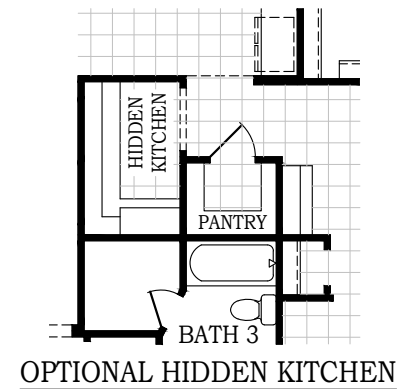

# MALIA

CHESMAR.com

Plan 2632 | 2,632 Conditioned sq. ft. | 4 Bedrooms | 3.5 Baths | 3-Car Garage

Square footage and room dimensions are approximate and may vary per elevation. Window placement, roof line and porches may also vary by elevation. Plans, features, prices and availability are subject to change without notice. V1.0 (CT)