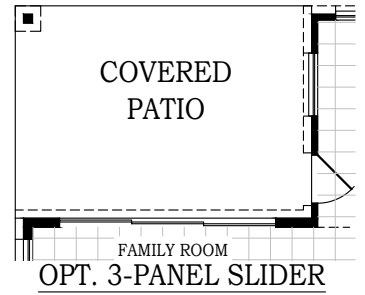

# MALIA

CHESMAR.com

Plan 2632 | 2,632 Conditioned sq. ft. | 4 Bedrooms | 3.5 Baths | 3-Car Garage

Square footage and room dimensions are approximate and may vary per elevation. Window placement, roof line and porches may also vary by elevation. Plans, features, prices and availability are subject to change without notice. V1.0 (CT)

# MALIA

CHESMAR.com

Plan 2632 | 2,632 Conditioned sq. ft. | 4 Bedrooms | 3.5 Baths | 3-Car Garage

ELEVATION A

ELEVATION A OPT. STONE

ELEVATION C

ELEVATION C OPT. STONE

Square footage and room dimensions are approximate and may vary per elevation. Window placement, roof line and porches may also vary by elevation. Plans, features, prices and availability are subject to change without notice. V1.0 (CT)