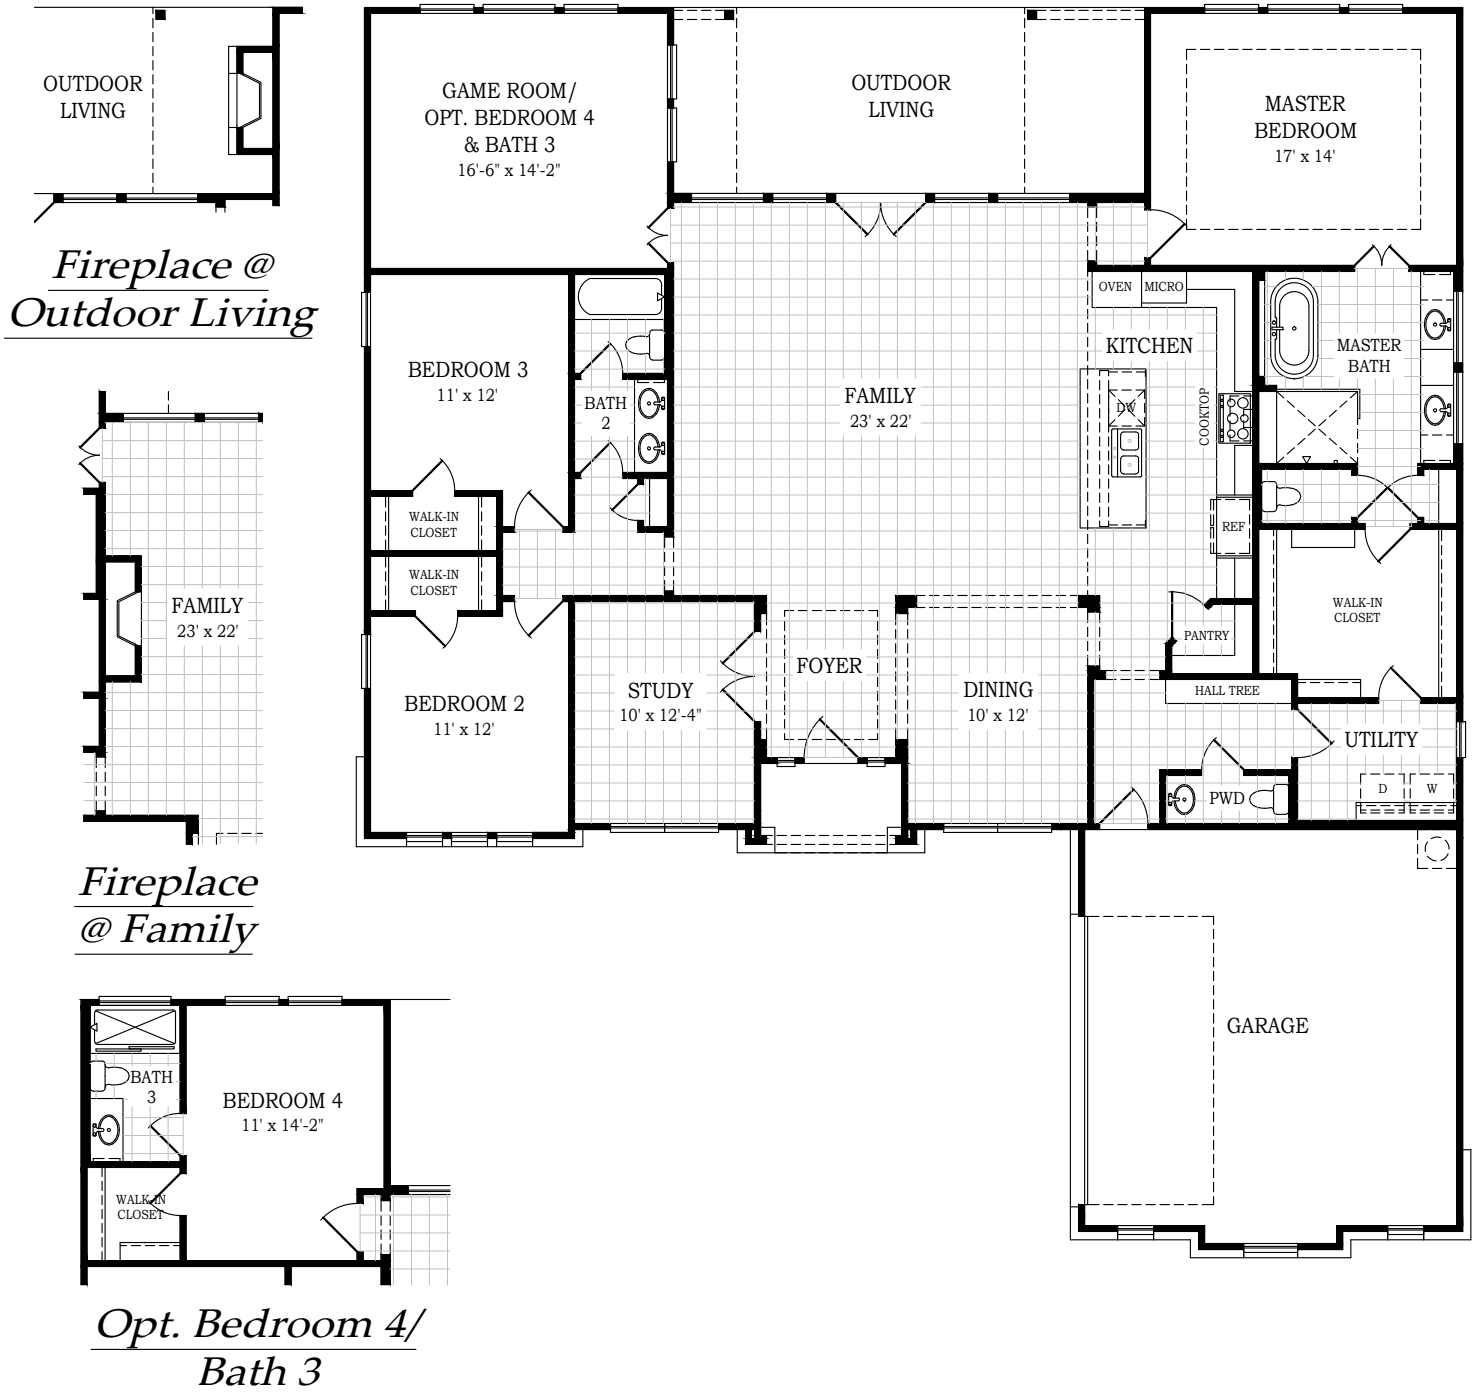

# AINSLEY

CHESMAR.com

Plan 2500 | 2,770 Living sq. ft. | 2,500 Conditioned sq. ft. | 3-4 Bedrooms | 2.5-3.5 Baths | 2-Car Garage

# AINSLEY

CHESMAR.com

Plan 2500 | 2,770 Living sq. ft. | 2,500 Conditioned sq. ft. | 3-4 Bedrooms | 2.5-3.5 Baths | 2-Car Garage

*Elevation C*

*Elevation D*

Square footage and room dimensions are approximate and may vary per elevation. Window placement, roof line and porches may also vary by elevation. Plans, features, prices and availability are subject to change without notice. 6/10/22 V2.0 (SA)