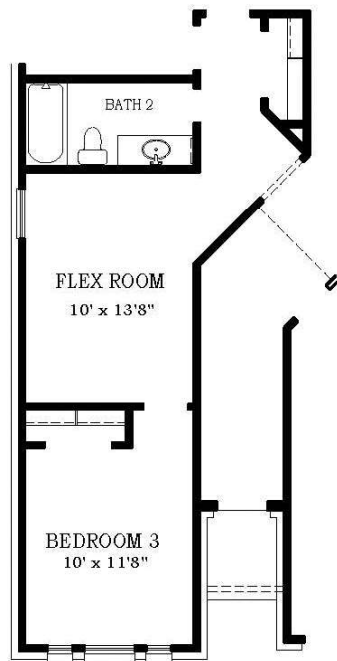

THIS HOME FEATURES | OPTIONS

- 3 Bedrooms
- 2.5 Baths
- Covered Patio
- 2-Car Attached Garage

- Fireplace
- Extended Patio
- Main Bath Large Shower Only
- Flex Room at Bedroom 3 & Study

OPTIONAL MAIN BATH LARGE SHOWER ONLY

FLEX ROOM AT BEDROOM 3 & STUDY

FLOOR PLAN