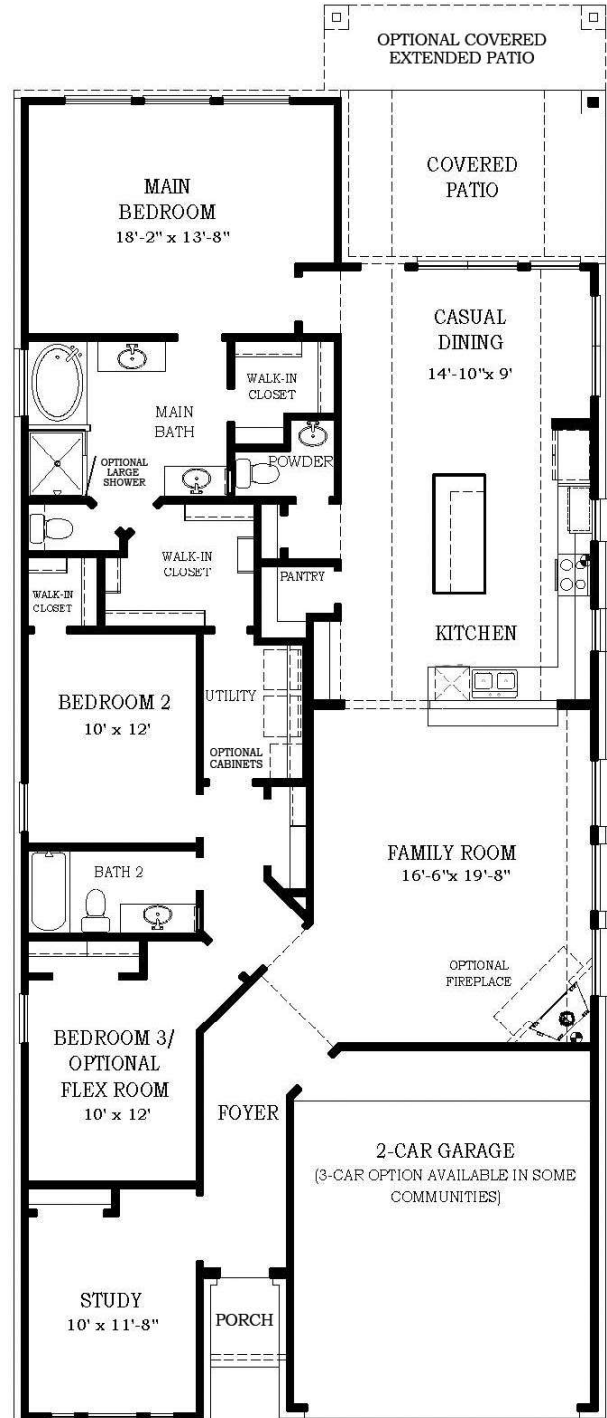

THIS HOME FEATURES | OPTIONS

- 3 Bedrooms
- 2.5 Baths
- Covered Patio
- 2-Car Attached Garage

- Fireplace
- Extended Patio
- Main Bath Large Shower Only
- Flex Room at Bedroom 3 & Study

OPTIONAL MAIN BATH LARGE SHOWER ONLY

FLEX ROOM AT BEDROOM 3 & STUDY

FLOOR PLAN