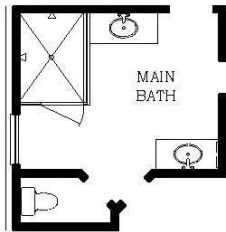

THIS HOME FEATURES | OPTIONS

- 3 Bedrooms
- 2.5 Baths
- Covered Patio
- 2-Car Attached Garage

- Fireplace
- Extended Patio
- Main Bath Large Shower Only
- Flex Room at Bedroom 3 & Study

OPTIONAL MAIN BATH LARGE SHOWER ONLY

FLEX ROOM AT BEDROOM 3 & STUDY

FLOOR PLAN