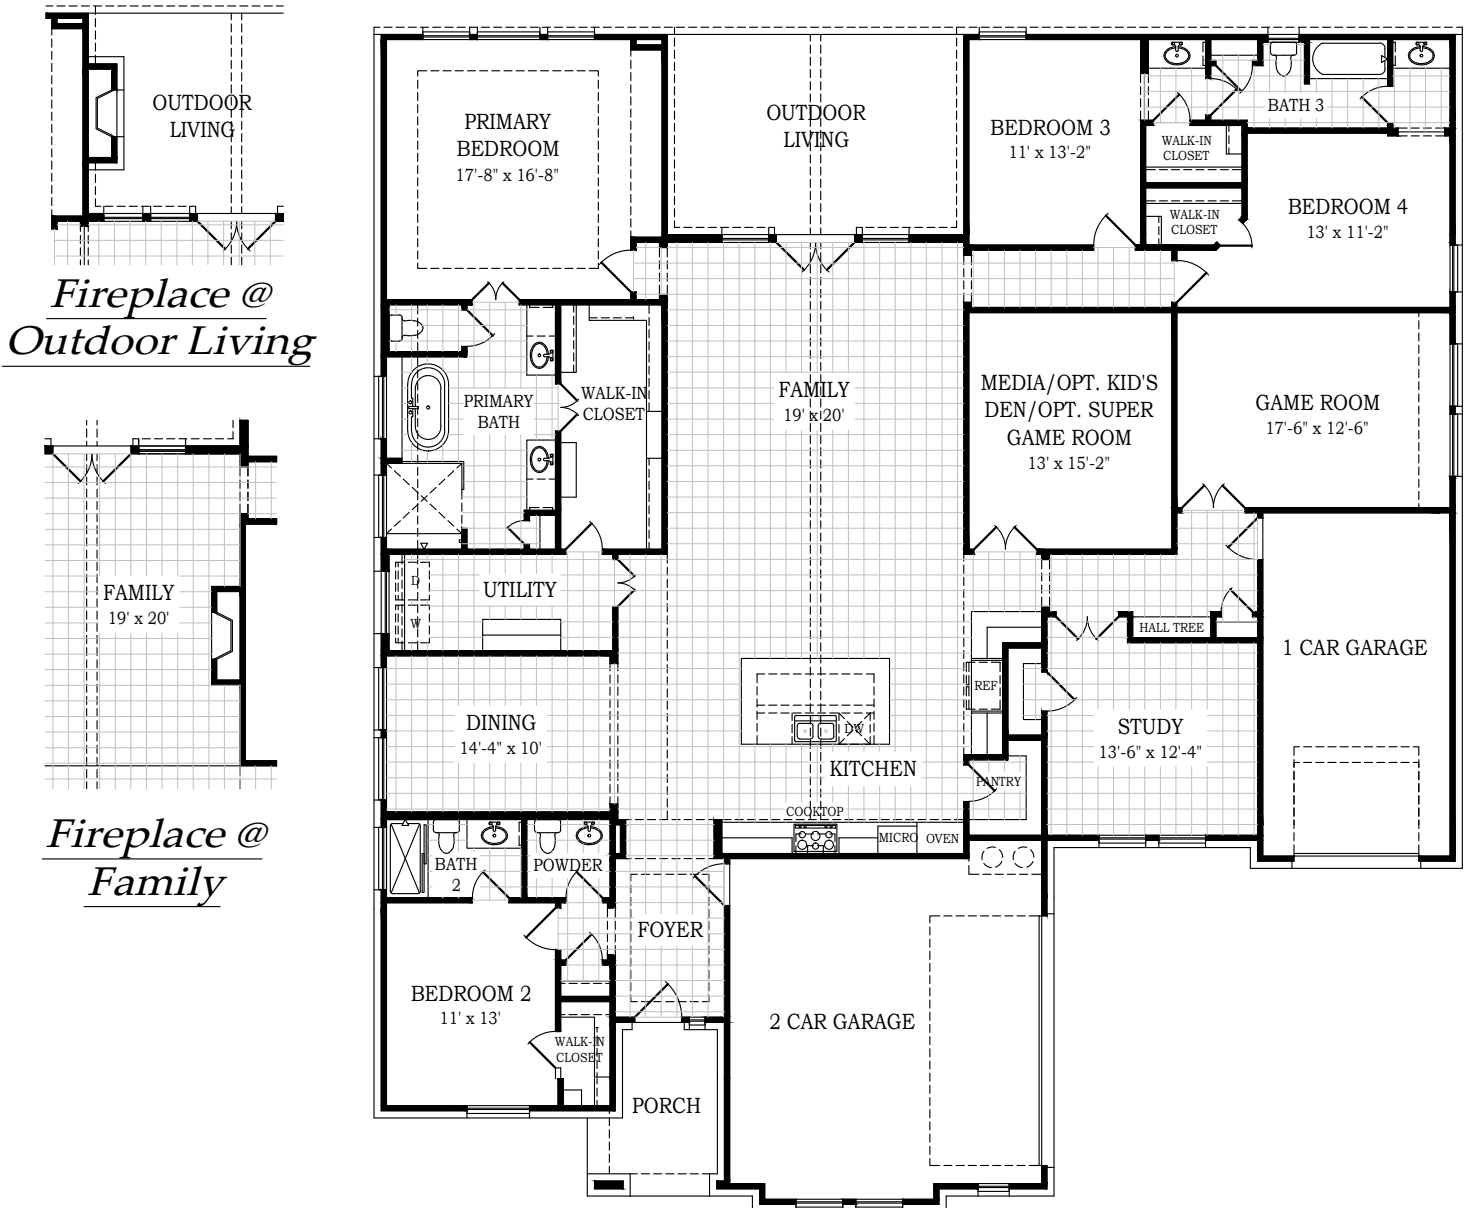

CALVIN

CHESMAR.com

Plan 3460 | 3,705 Living sq. ft. | 3,481 Conditioned sq. ft. | 4 Bedrooms | 3.5-4.5 Baths | 3-Car Garage

CALVIN

CHESMAR.com

Plan 3460 | 3,705 Living sq. ft. | 3,481 Conditioned sq. ft. | 4 Bedrooms | 3.5-4.5 Baths | 3-Car Garage

Elevation A

Elevation B

Elevation A1

Elevation B1

Elevation C

Elevation D

Square footage and room dimensions are approximate and may vary per elevation. Window placement, roof line and porches may also vary by elevation. Plans, features, prices and availability are subject to change without notice. 1/2/24 V6.0 (SA)