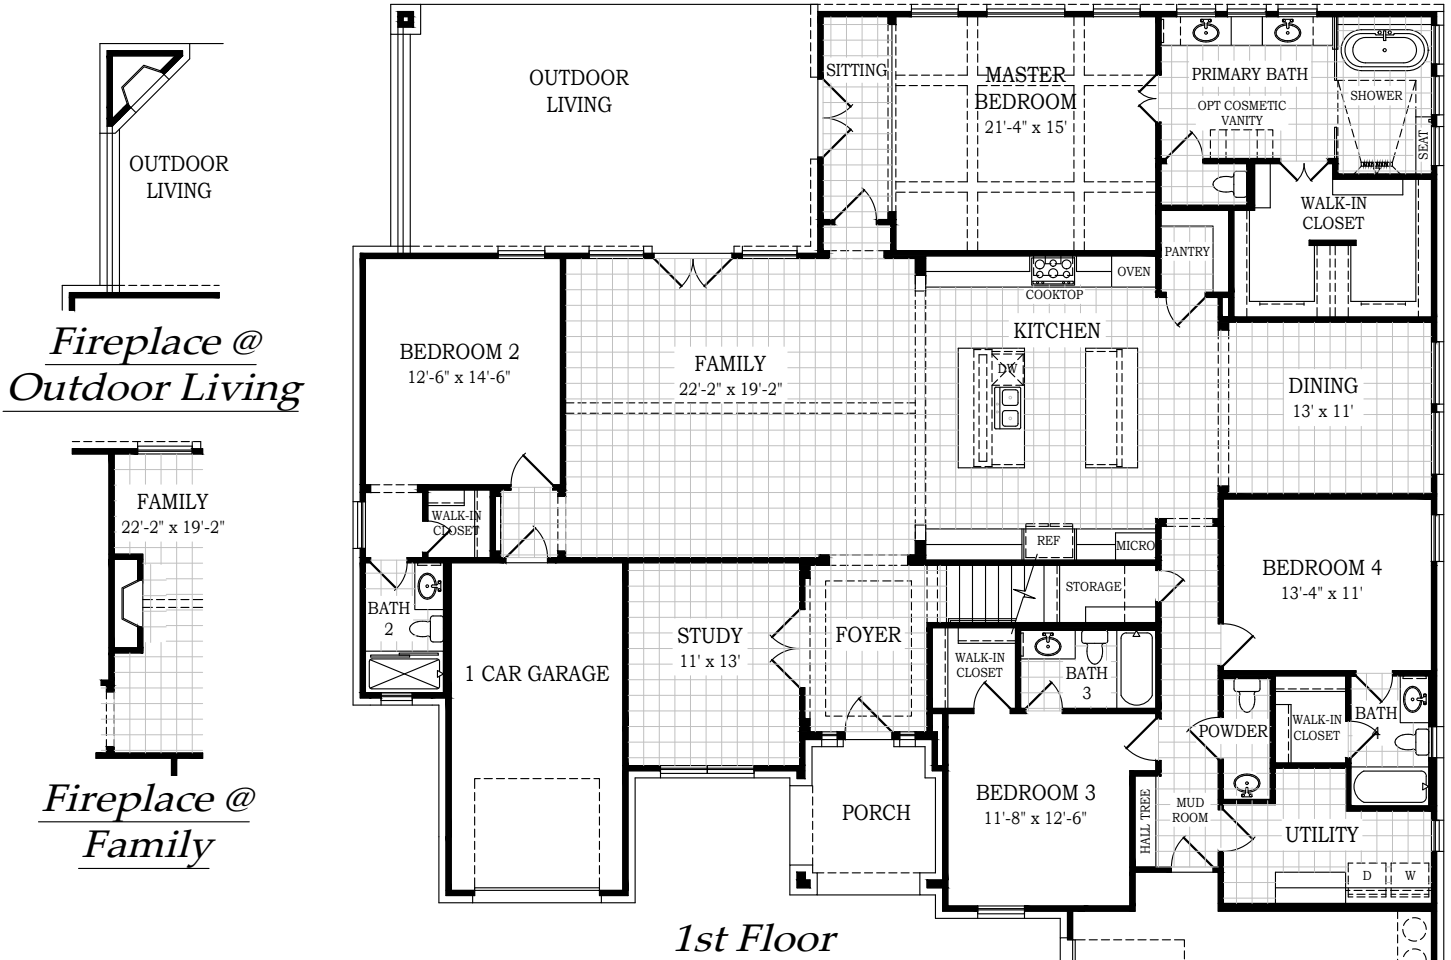

# BETHANY

CHESMAR.com

Plan 3800 | 3,800 Conditioned sq. ft. | 4-5 Bedrooms | 4.5 Baths | 3-Car Garage

# BETHANY

CHESMAR.com

Plan 3800 | 3,800 Conditioned sq. ft. | 4-5 Bedrooms | 4.5 Baths | 3-Car Garage

*Elevation A*

*Elevation B*

*Elevation A1*

*Elevation B1*

*Elevation C*

*Elevation D*

*Elevation E*

Square footage and room dimensions are approximate and may vary per elevation. Window placement, roof line and porches may also vary by elevation. Plans, features, prices and availability are subject to change without notice. 2/14/25 V7.0 (SA)