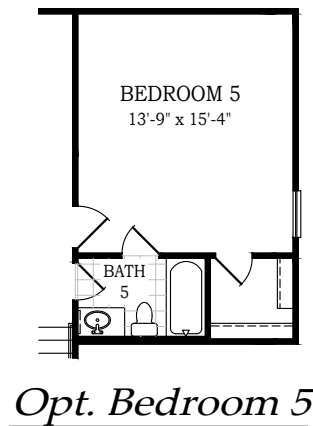

# BETHANY

CHESMAR.com

Plan 3800 | 3,800 Conditioned sq. ft. | 4-5 Bedrooms | 4.5 Baths | 3-Car Garage

# BETHANY

CHESMAR.com

Plan 3800 | 3,800 Conditioned sq. ft. | 4-5 Bedrooms | 4.5 Baths | 3-Car Garage

*Elevation A*

*Elevation B*

*Elevation A1*

*Elevation B1*

*Elevation C*

*Elevation D*

*Elevation E*

Square footage and room dimensions are approximate and may vary per elevation. Window placement, roof line and porches may also vary by elevation. Plans, features, prices and availability are subject to change without notice. 2/14/25 V7.0 (SA)