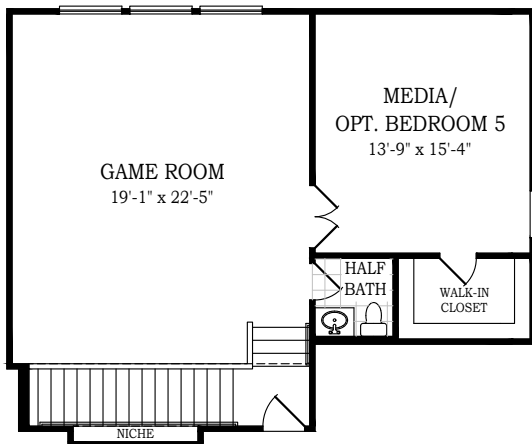

# BETHANY

CHESMAR.com

Plan 3800 | 3,800 Conditioned sq. ft. | 4-5 Bedrooms | 4.5 Baths | 3-Car Garage

# BETHANY

CHESMAR.com

Plan 3800 | 3,800 Conditioned sq. ft. | 4-5 Bedrooms | 4.5 Baths | 3-Car Garage

*Elevation A*

*Elevation B*

*Elevation A1*

*Elevation B1*

*Elevation C*

*Elevation D*

*Elevation E*

Square footage and room dimensions are approximate and may vary per elevation. Window placement, roof line and porches may also vary by elevation. Plans, features, prices and availability are subject to change without notice. 2/14/25 V7.0 (SA)