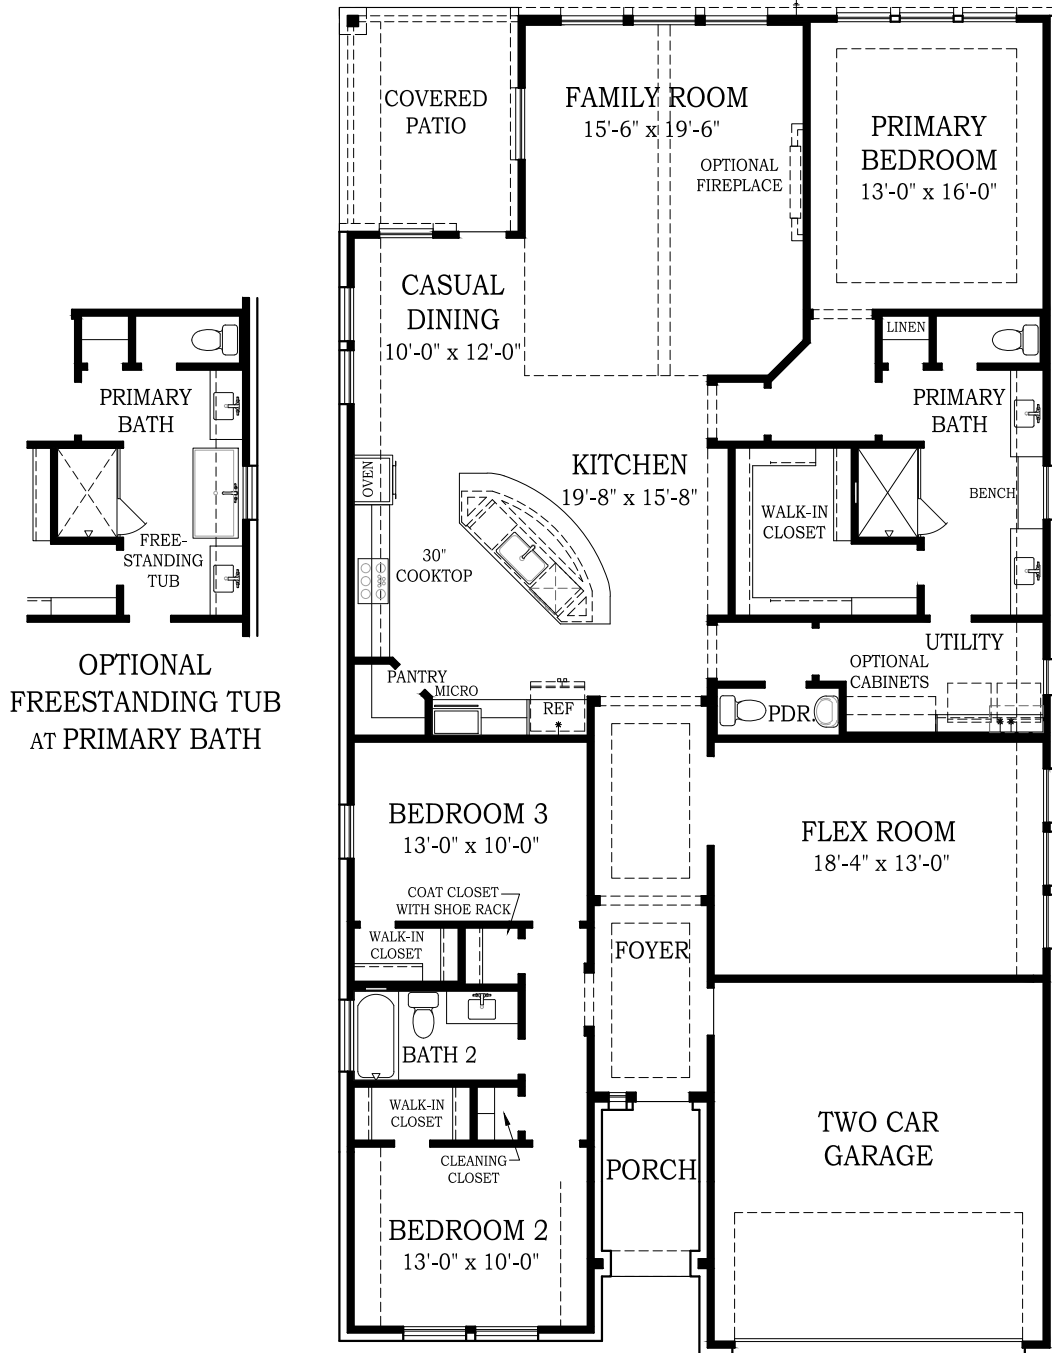

# MARIAH

CHESMAR.com

Plan 235840 | 2358 Square Footage | 3 Bedrooms | 2- 1/2 Baths | 2-Car Garage

OPTIONAL  
FREESTANDING TUB  
AT PRIMARY BATH

ADDITIONAL APPLIANCE  
OPTIONS AVAILABLE PER  
COMMUNITY