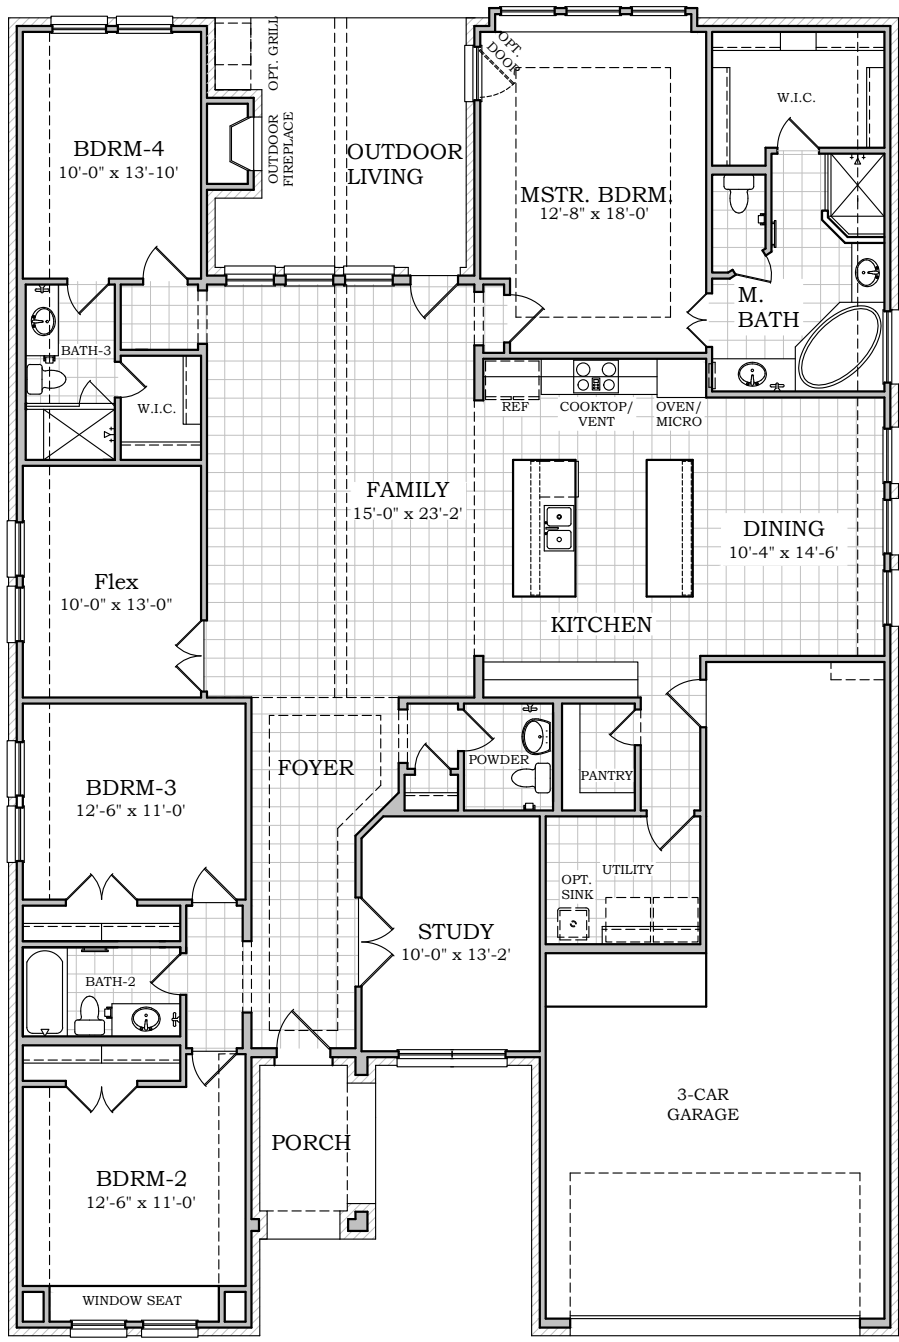

Setting a Higher Standard

Plan 2648 • Laurel • 2,648 sq. ft. - Indoor Living  
197 sq. ft. - Outdoor Living

Opt. Fireplace

Opt. Sliding Door

1st Floor Plan

Square footage and room dimensions are approximate and may vary per elevation. Window placement, roof line and porches may also vary by elevation. Plans, features, prices and availability are subject to change without notice.  
Print Date: 03/19/20