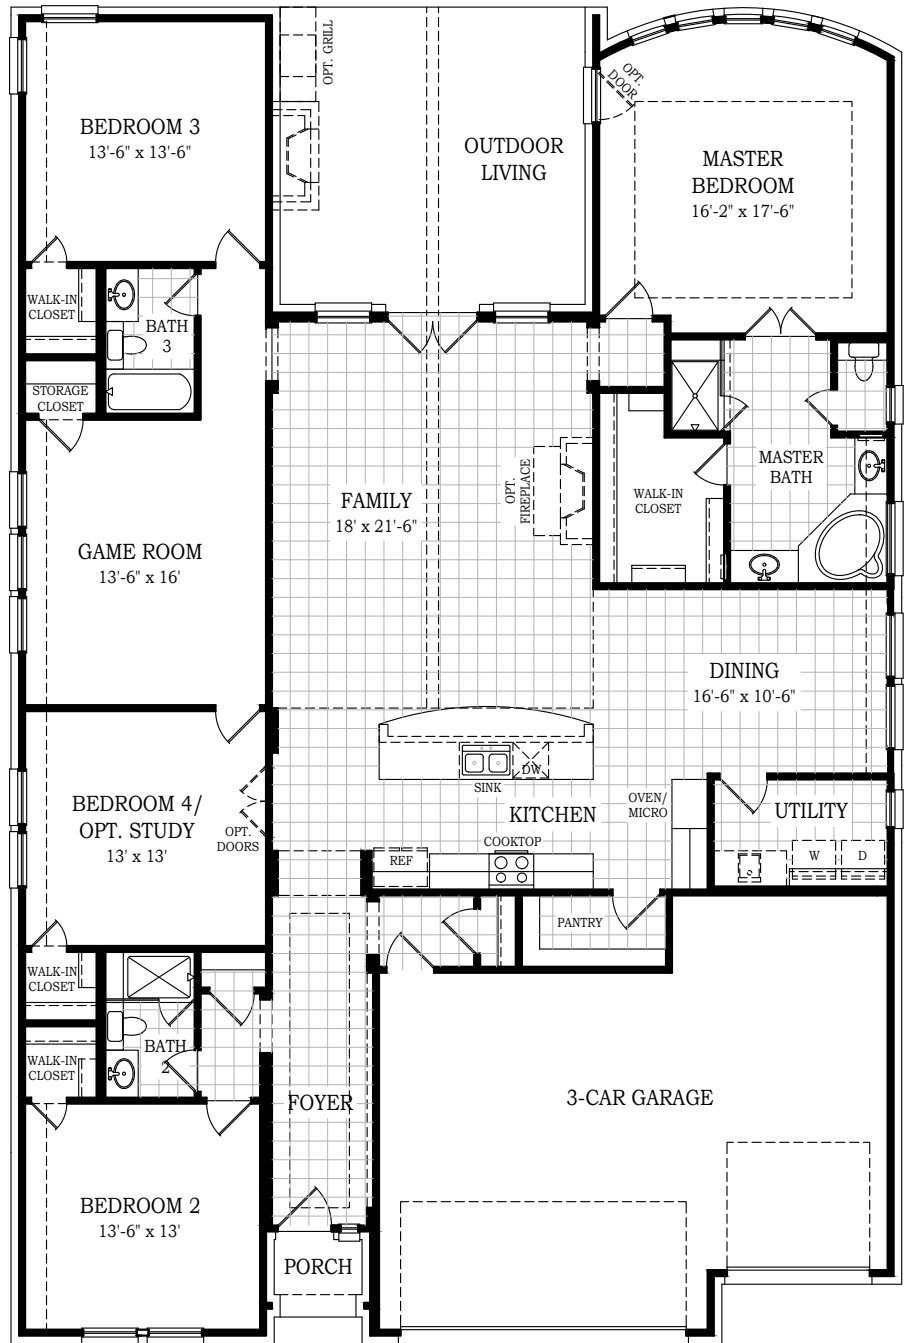

CHESMAR HOMES

Setting a Higher Standard

Plan 2713 • Williamsburg • 2,713 sq. ft. - Indoor Living
310 sq. ft. - Outdoor Living

Floor Plan

Square footage and room dimensions are approximate and may vary per elevation. Window placement, roof line and porches may also vary by elevation. Plans, features, prices and availability are subject to change without notice.
Print Date: 09/02/20