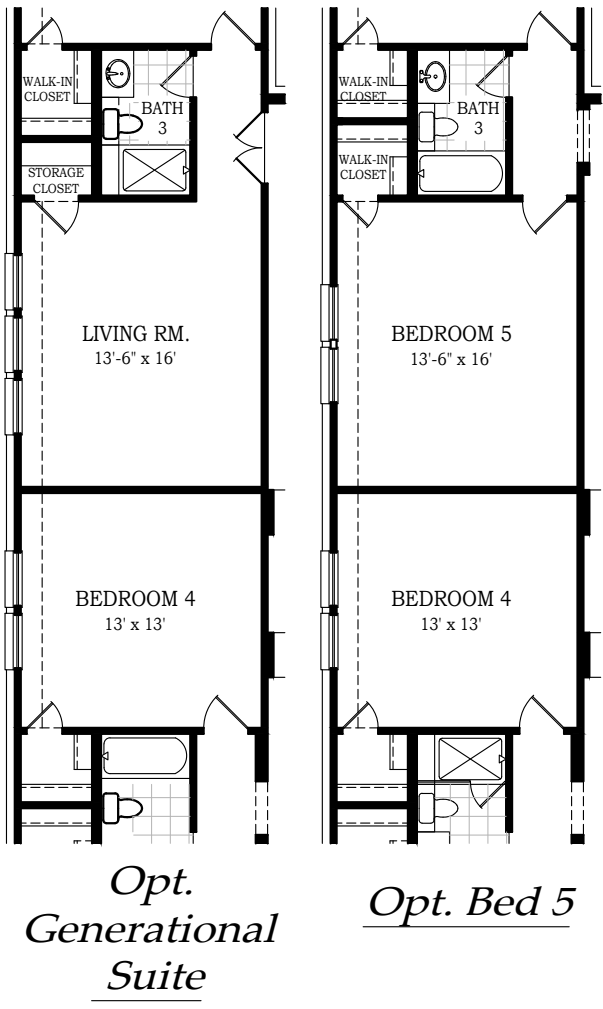

CHESMAR HOMES

Setting a Higher Standard

Plan 2713 • Williamsburg • 2,713 sq. ft. - Indoor Living
310 sq. ft. - Outdoor Living

Floor Plan

Square footage and room dimensions are approximate and may vary per elevation. Window placement, roof line and porches may also vary by elevation. Plans, features, prices and availability are subject to change without notice.
Print Date: 09/02/20