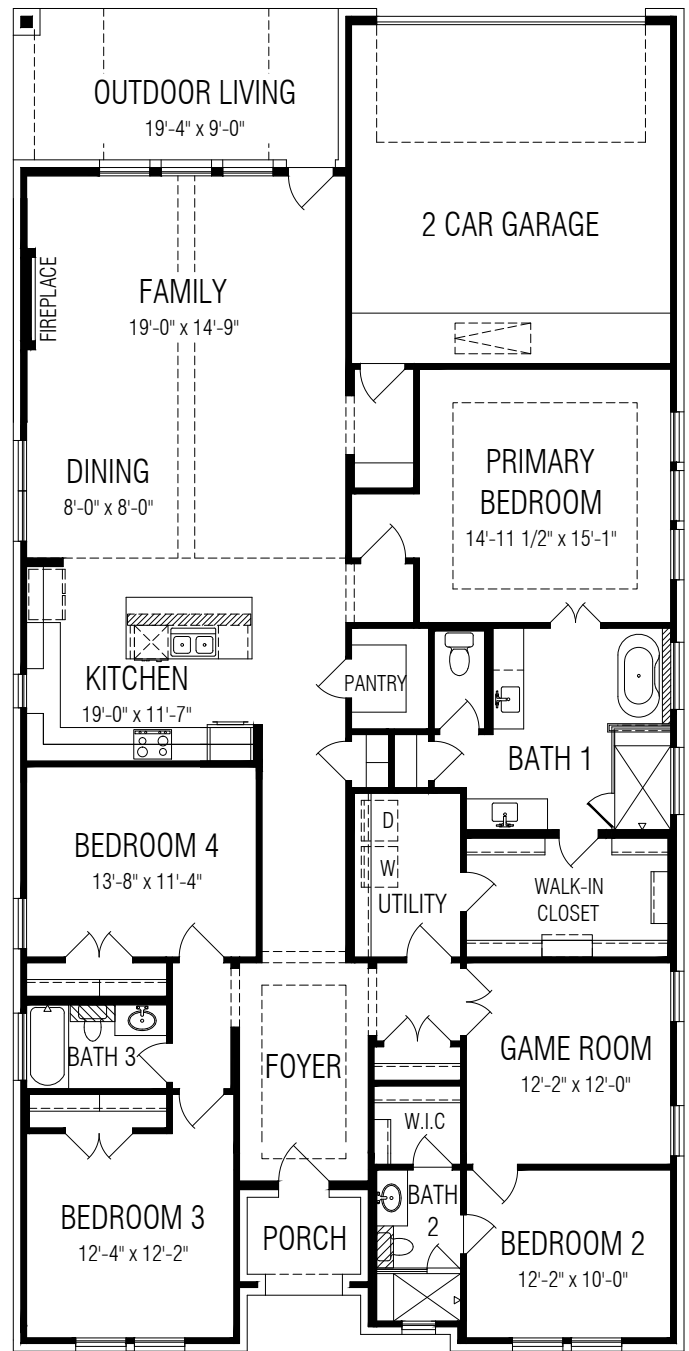

THIS HOME FEATURES | OPTIONS

4 Bedroom
3 Bath
174 sq.ft. Outdoor Living
Gameroom
Elec. Fireplace

Outdoor Gas Fireplace
Indoor Gas Fireplace
Sliding Glass Door
Study

OPT. 18" BASE CAB
@ PANTRY

OPT. 42" DOOR

OPT. DRESSER
@ PRIMARY CLOSET

OPT. OUTDOOR GAS FIREPLACE
@ FAMILY

OPT. GAS FIREPLACE
@ FAMILY

OPT. SLIDING GLASS DOOR
@ FAMILY

OPT. STUDY
ILO BEDROOM 4

OPT. OVERSIZED SHOWER
@ BATH 1

FLOOR PLAN