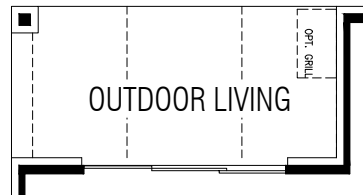

OPT. SLIDING GLASS DOOR
@ FAMILY