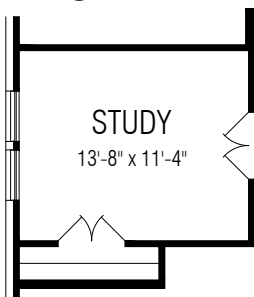

THIS HOME FEATURES | OPTIONS

4 Bedroom
3 Bath
174 sq.ft. Outdoor Living
Gameroom
Elec. Fireplace

Outdoor Gas Fireplace
Indoor Gas Fireplace
Sliding Glass Door
Study

OPT. 18" BASE CAB
@ PANTRY

OPT. 42" DOOR

OPT. DRESSER
@ PRIMARY CLOSET

OPT. OUTDOOR GAS FIREPLACE
@ FAMILY

OPT. GAS FIREPLACE
@ FAMILY

OPT. SLIDING GLASS DOOR
@ FAMILY

OPT. STUDY
ILO BEDROOM 4

OPT. OVERSIZED SHOWER
@ BATH 1

FLOOR PLAN