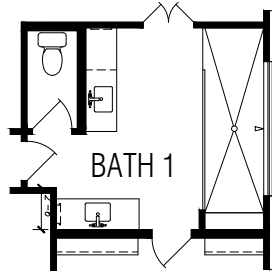

THIS HOME FEATURES | OPTIONS

4 Bedroom
3 Bath
174 sq.ft. Outdoor Living
Gameroom
Elec. Fireplace

Outdoor Gas Fireplace
Indoor Gas Fireplace
Sliding Glass Door
Study

OPT. 18" BASE CAB
@ PANTRY

OPT. 42" DOOR

OPT. DRESSER
@ PRIMARY CLOSET

OPT. OUTDOOR GAS FIREPLACE
@ FAMILY

OPT. GAS FIREPLACE
@ FAMILY

OPT. SLIDING GLASS DOOR
@ FAMILY

OPT. STUDY
ILO BEDROOM 4

OPT. OVERSIZED SHOWER
@ BATH 1

FLOOR PLAN