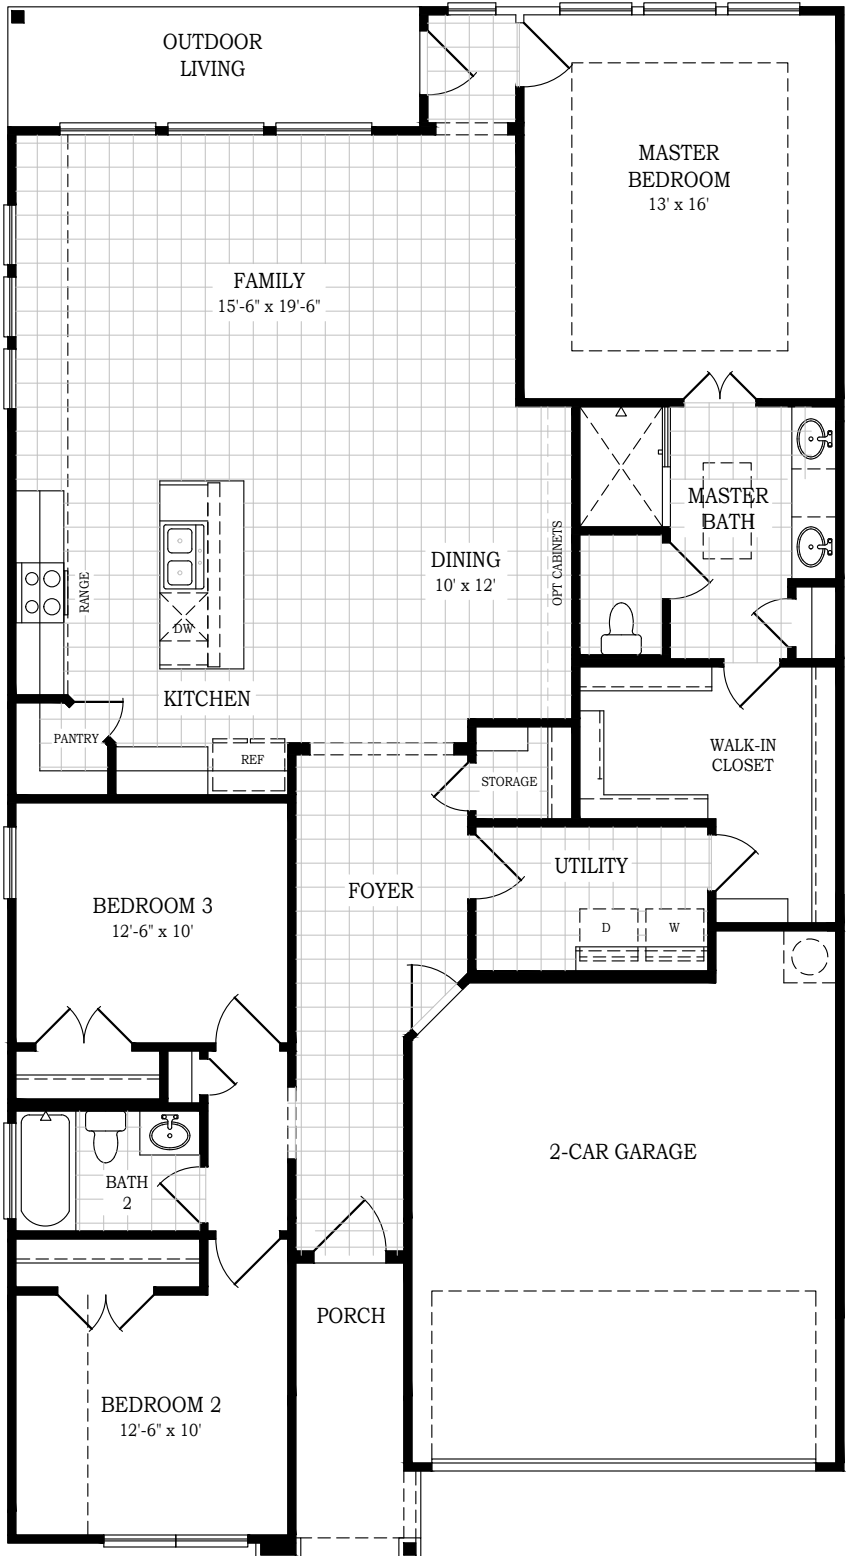

DELOS

CHESMAR.com

Plan 1661 | 1,661 Conditioned sq. ft. | 3 Bedrooms | 2 Baths | 2-Car Garage

*Opt. Tub & Shower
@ M. Bath*

*Opt. 48" Elec.
Fireplace*

*Opt. Built-in
Appliances*

Square footage and room dimensions are approximate and may vary per elevation. Window placement, roof line and porches may also vary by elevation. Plans, features, prices and availability are subject to change without notice. 9/11/24 V4.0 (SA) CENTERO

DELOS

CHESMAR.com

Plan 1661 | 1,661 Conditioned sq. ft. | 3 Bedrooms | 2 Baths | 2-Car Garage

Elevation C

Elevation D

Square footage and room dimensions are approximate and may vary per elevation. Window placement, roof line and porches may also vary by elevation. Plans, features, prices and availability are subject to change without notice. 9/11/24 V4.0 (SA) CENTER0