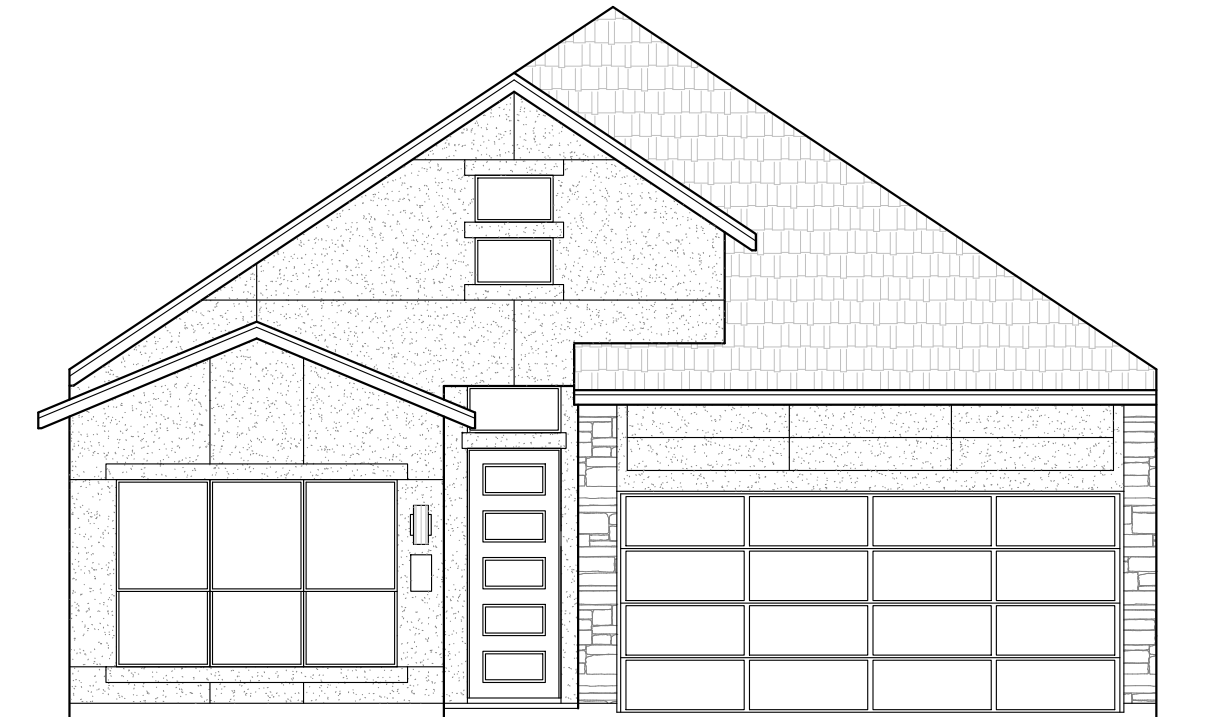

DELOS

CHESMAR.com

Plan 1661 | 1,661 Conditioned sq. ft. | 3 Bedrooms | 2 Baths | 2-Car Garage

*Opt. Tub & Shower
@ M. Bath*

*Opt. 48" Elec.
Fireplace*

*Opt. Built-in
Appliances*

Square footage and room dimensions are approximate and may vary per elevation. Window placement, roof line and porches may also vary by elevation. Plans, features, prices and availability are subject to change without notice. 9/11/24 V4.0 (SA) CENTERO

DELOS

CHESMAR.com

Plan 1661 | 1,661 Conditioned sq. ft. | 3 Bedrooms | 2 Baths | 2-Car Garage

Elevation C

Elevation D

Square footage and room dimensions are approximate and may vary per elevation. Window placement, roof line and porches may also vary by elevation. Plans, features, prices and availability are subject to change without notice. 9/11/24 V4.0 (SA) CENTER0