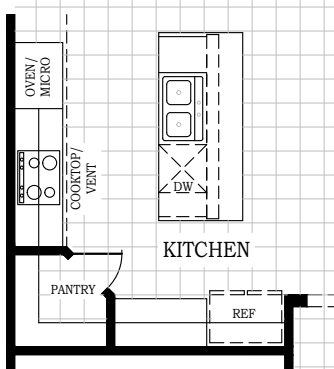

DELOS

CHESMAR.com

Plan 1661 | 1,661 Conditioned sq. ft. | 3 Bedrooms | 2 Baths | 2-Car Garage

*Opt. Tub & Shower
@ M. Bath*

*Opt. 48" Elec.
Fireplace*

*Opt. Built-in
Appliances*

Square footage and room dimensions are approximate and may vary per elevation. Window placement, roof line and porches may also vary by elevation. Plans, features, prices and availability are subject to change without notice. 9/11/24 V4.0 (SA) CENTERO

DELOS

CHESMAR.com

Plan 1661 | 1,661 Conditioned sq. ft. | 3 Bedrooms | 2 Baths | 2-Car Garage

Elevation C

Elevation D

Square footage and room dimensions are approximate and may vary per elevation. Window placement, roof line and porches may also vary by elevation. Plans, features, prices and availability are subject to change without notice. 9/11/24 V4.0 (SA) CENTER0