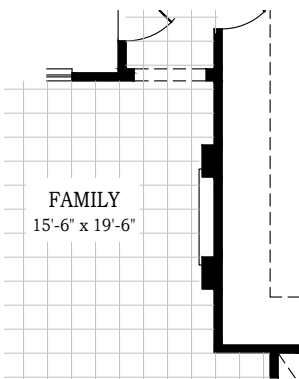

DELOS

CHESMAR.com

Plan 1661 | 1,661 Conditioned sq. ft. | 3 Bedrooms | 2 Baths | 2-Car Garage

*Opt. Tub & Shower
@ M. Bath*

*Opt. 48" Elec.
Fireplace*

*Opt. Built-in
Appliances*

Square footage and room dimensions are approximate and may vary per elevation. Window placement, roof line and porches may also vary by elevation. Plans, features, prices and availability are subject to change without notice. 9/11/24 V4.0 (SA) CENTERO

DELOS

CHESMAR.com

Plan 1661 | 1,661 Conditioned sq. ft. | 3 Bedrooms | 2 Baths | 2-Car Garage

Elevation C

Elevation D

Square footage and room dimensions are approximate and may vary per elevation. Window placement, roof line and porches may also vary by elevation. Plans, features, prices and availability are subject to change without notice. 9/11/24 V4.0 (SA) CENTER0