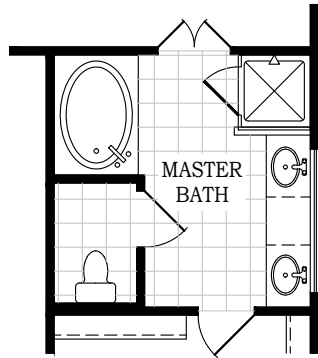

DELOS

CHESMAR.com

Plan 1661 | 1,661 Conditioned sq. ft. | 3 Bedrooms | 2 Baths | 2-Car Garage

*Opt. Tub & Shower
@ M. Bath*

*Opt. 48" Elec.
Fireplace*

*Opt. Built-in
Appliances*

Square footage and room dimensions are approximate and may vary per elevation. Window placement, roof line and porches may also vary by elevation. Plans, features, prices and availability are subject to change without notice. 9/11/24 V4.0 (SA) CENTERO

DELOS

CHESMAR.com

Plan 1661 | 1,661 Conditioned sq. ft. | 3 Bedrooms | 2 Baths | 2-Car Garage

Elevation C

Elevation D

Square footage and room dimensions are approximate and may vary per elevation. Window placement, roof line and porches may also vary by elevation. Plans, features, prices and availability are subject to change without notice. 9/11/24 V4.0 (SA) CENTER0