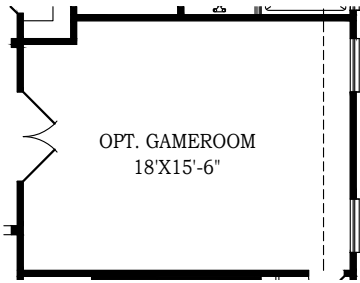

MEGAN

CHESMAR.com

Plan 2301 | 2,301 Conditioned sq. ft. | 4 Bedrooms | 3 Baths | 2-Car Garage

Opt. Dining Room

Opt. Game Room

1/2 OF BED 4/BATH 3

*Opt. Electric
Fireplace*

Square footage and room dimensions are approximate and may vary per elevation. Window placement, roof line and porches may also vary by elevation. Plans, features, prices and availability are subject to change without notice. V3.0

Setting a Higher Standard

MEGAN

CHESMAR.com

Plan 2301 | 2,301 Conditioned sq. ft. | 4 Bedrooms | 3 Baths | 2-Car Garage

Elevation A

Elevation B

Elevation C

Square footage and room dimensions are approximate and may vary per elevation. Window placement, roof line and porches may also vary by elevation. Plans, features, prices and availability are subject to change without notice. V3.0