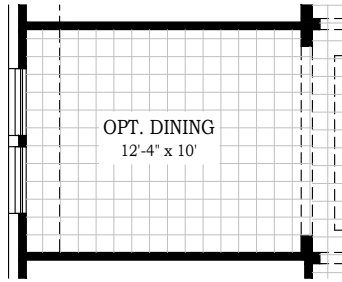

MEGAN

CHESMAR.com

Plan 2301 | 2,301 Conditioned sq. ft. | 4 Bedrooms | 3 Baths | 2-Car Garage

Opt. Dining Room

Opt. Game Room

1/2 OF BED 4/BATH 3

*Opt. Electric
Fireplace*

Square footage and room dimensions are approximate and may vary per elevation. Window placement, roof line and porches may also vary by elevation. Plans, features, prices and availability are subject to change without notice. V3.0

Setting a Higher Standard

MEGAN

CHESMAR.com

Plan 2301 | 2,301 Conditioned sq. ft. | 4 Bedrooms | 3 Baths | 2-Car Garage

Elevation A

Elevation B

Elevation C

Square footage and room dimensions are approximate and may vary per elevation. Window placement, roof line and porches may also vary by elevation. Plans, features, prices and availability are subject to change without notice. V3.0