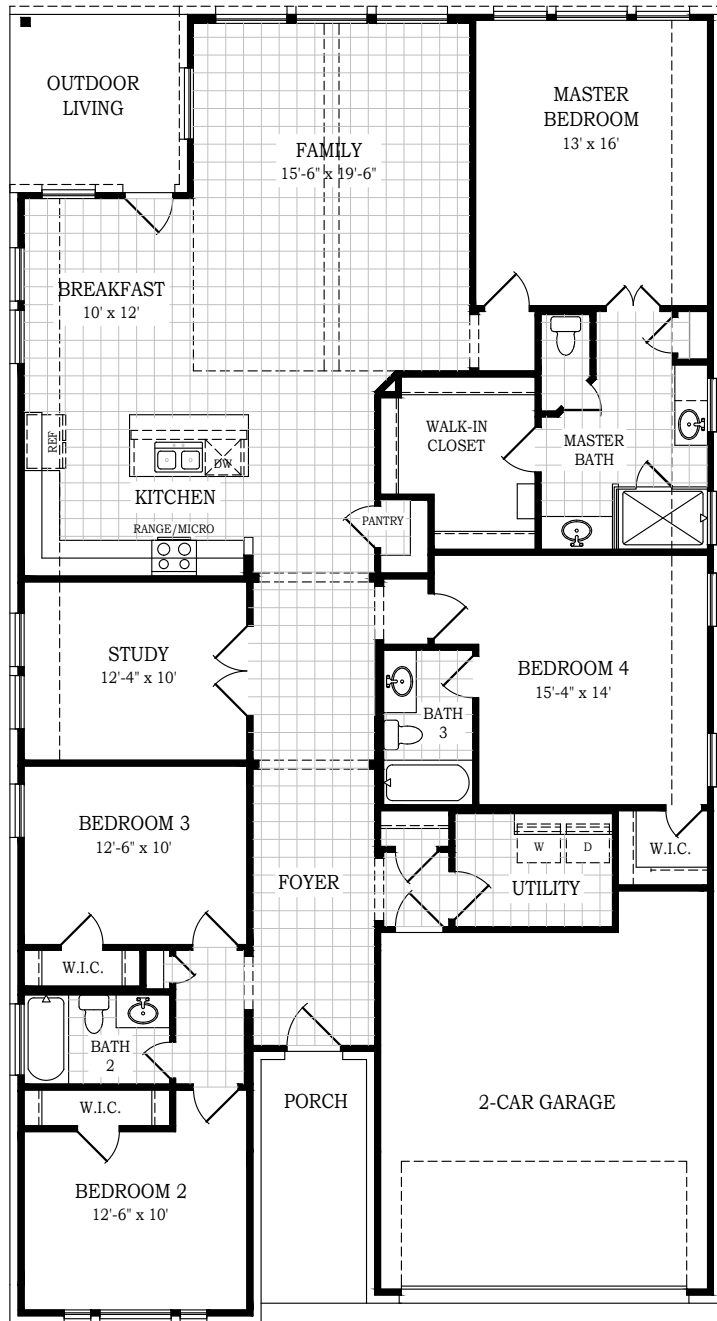

MEGAN

CHESMAR.com

Plan 2301 | 2,301 Conditioned sq. ft. | 4 Bedrooms | 3 Baths | 2-Car Garage

Opt. Dining Room

Opt. Game Room

1/2 OF BED 4/BATH 3

*Opt. Electric
Fireplace*

Square footage and room dimensions are approximate and may vary per elevation. Window placement, roof line and porches may also vary by elevation. Plans, features, prices and availability are subject to change without notice. V3.0

Setting a Higher Standard

MEGAN

CHESMAR.com

Plan 2301 | 2,301 Conditioned sq. ft. | 4 Bedrooms | 3 Baths | 2-Car Garage

Elevation A

Elevation B

Elevation C

Square footage and room dimensions are approximate and may vary per elevation. Window placement, roof line and porches may also vary by elevation. Plans, features, prices and availability are subject to change without notice. V3.0